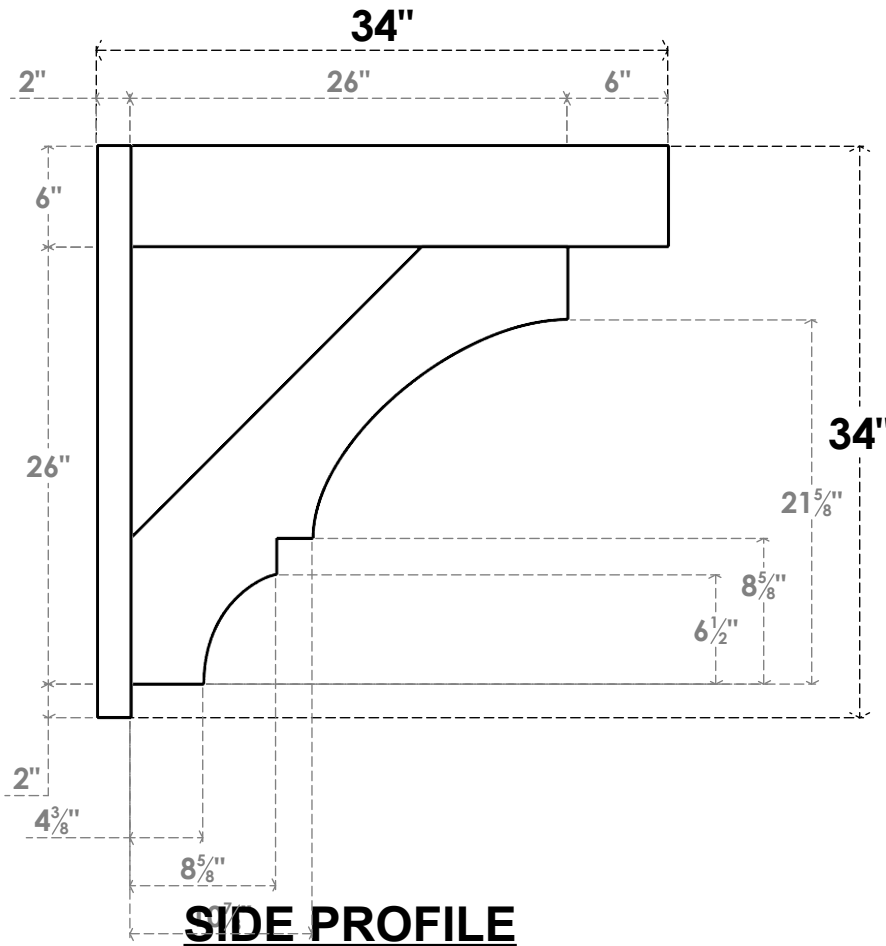

**ITEM NUMBER: OUTUROC060X080X34000X34000X060X020X060BOA44RCPR**

6"W TOP X 8"W BACK X 34"D X 34"H X 6"T TOP X 2"T BACK TIMBERTHANE ROUGH CEDAR BALBOA FAUX WOOD OPEN OUTLOOKER, BLOCK TOP AND BACK, 6"W CLOSED BRACE, PRIMED TAN

EKENA MILLWORK  
2300 WEST MAIN ST.  
CLARKSVILLE, TX 75426  
TOLL FREE: 866-607-0453  
WWW.EKENAMILLWORK.COM

**NOTES**

1. INSTALLATION TO BE COMPLETED IN ACCORDANCE WITH MANUFACTURER'S SPECIFICATIONS.
2. DRAWING MAY NOT BE TO SCALE
3. THIS DRAWING IS INTENDED FOR DESIGN AND PLANNING PURPOSES ONLY.
4. ALL INFORMATION CONTAINED HEREIN WAS CURRENT AT THE TIME OF DEVELOPMENT BUT MUST BE REVIEWED AND APPROVED BY THE PRODUCT MANUFACTURER TO BE CONSIDERED ACCURATE.
5. TIMBERTHANE ARCHITECTURAL PRODUCTS ARE MADE FROM HIGH DENSITY URETHANE AND COME FACTORY PRIMED