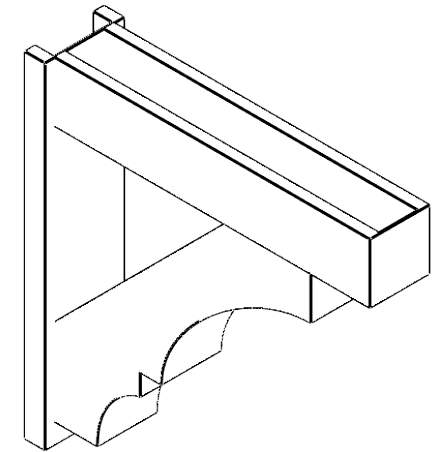

**ITEM NUMBER: OUTUROC060X080X34000X34000X060X020X060BOA44RCPR**

6"W TOP X 8"W BACK X 34"D X 34"H X 6"T TOP X 2"T BACK TIMBERTHANE ROUGH CEDAR BALBOA FAUX WOOD OPEN OUTLOOKER, BLOCK TOP AND BACK, 6"W CLOSED BRACE, PRIMED TAN

EKENA MILLWORK  
2300 WEST MAIN ST.  
CLARKSVILLE, TX 75426  
TOLL FREE: 866-607-0453  
WWW.EKENAMILLWORK.COM

**NOTES**

1. INSTALLATION TO BE COMPLETED IN ACCORDANCE WITH MANUFACTURER'S SPECIFICATIONS.
2. DRAWING MAY NOT BE TO SCALE
3. THIS DRAWING IS INTENDED FOR DESIGN AND PLANNING PURPOSES ONLY.
4. ALL INFORMATION CONTAINED HEREIN WAS CURRENT AT THE TIME OF DEVELOPMENT BUT MUST BE REVIEWED AND APPROVED BY THE PRODUCT MANUFACTURER TO BE CONSIDERED ACCURATE.
5. TIMBERTHANE ARCHITECTURAL PRODUCTS ARE MADE FROM HIGH DENSITY URETHANE AND COME FACTORY PRIMED