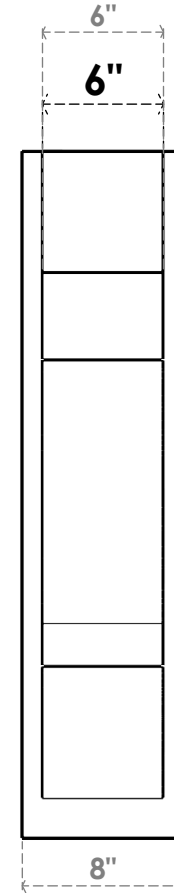

**ITEM NUMBER: OUTUROC060X080X34000X34000X060X020X060BOA44RCPR**

6"W TOP X 8"W BACK X 34"D X 34"H X 6"T TOP X 2"T BACK TIMBERTHANE ROUGH CEDAR BALBOA FAUX WOOD OPEN OUTLOOKER, BLOCK TOP AND BACK, 6"W CLOSED BRACE, PRIMED TAN

EKENA MILLWORK  
2300 WEST MAIN ST.  
CLARKSVILLE, TX 75426  
TOLL FREE: 866-607-0453  
WWW.EKENAMILLWORK.COM

**NOTES**

1. INSTALLATION TO BE COMPLETED IN ACCORDANCE WITH MANUFACTURER'S SPECIFICATIONS.
2. DRAWING MAY NOT BE TO SCALE
3. THIS DRAWING IS INTENDED FOR DESIGN AND PLANNING PURPOSES ONLY.
4. ALL INFORMATION CONTAINED HEREIN WAS CURRENT AT THE TIME OF DEVELOPMENT BUT MUST BE REVIEWED AND APPROVED BY THE PRODUCT MANUFACTURER TO BE CONSIDERED ACCURATE.
5. TIMBERTHANE ARCHITECTURAL PRODUCTS ARE MADE FROM HIGH DENSITY URETHANE AND COME FACTORY PRIMED