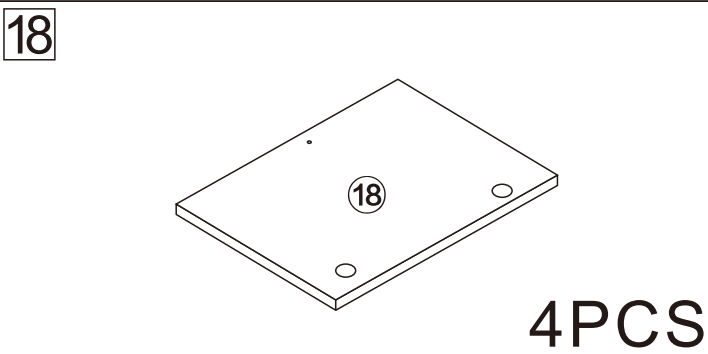

Sideboard cabinet

2 Persons

Installation Instructions

Notes: Don't tighten screws completely at first, just in case parts were assembled wrongly and need disassemble. Tighten screws at last when all parts are put together.

Disassembly and installation of accessories

A 53PCS  15*10mm	B 53PCS  6*28mm	C 24PCS  3.5*14mm	D 4PCS  Three-section Rail	E 8PCS  3.5*40mm	F 8PCS  8*30mm	G 10PCS  φ 15mm	 Tools Recommended
H 8PCS  4*20mm	I 8PCS 	J 8PCS 	K 32PCS  4*12mm	L 8PCS 			

1

B	52PCS
	
6*28mm	

2

A	2PCS
	
15*10mm	

3

A	2PCS
	
15*10mm	

4

Dx4

D₁

D₂

D₁ 4PCS

Three-section Rail

5

D₁x4

D₁

Back