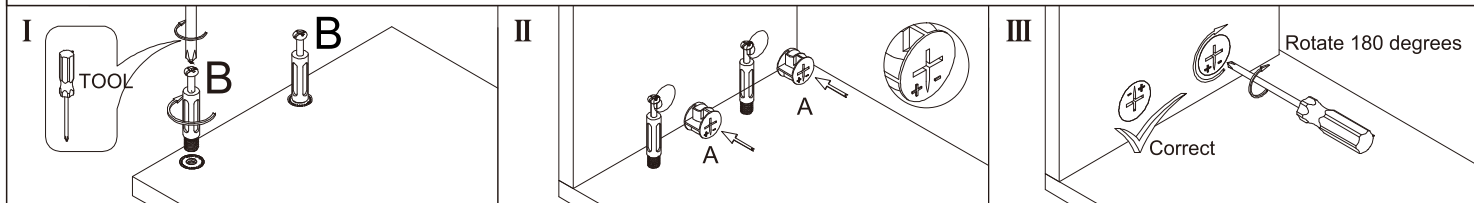

Sideboard cabinet

2 Persons

Installation Instructions

Notes: Don't tighten screws completely at first, just in case parts were assembled wrongly and need disassemble. Tighten screws at last when all parts are put together.

Disassembly and installation of accessories

A 53PCS  15*10mm	B 53PCS  6*28mm	C 24PCS  3.5*14mm	D 4PCS  Three-section Rail	E 8PCS  3.5*40mm	F 8PCS  8*30mm	G 10PCS  φ 15mm	 Tools Recommended
H 8PCS  4*20mm	I 8PCS 	J 8PCS 	K 32PCS  4*12mm	L 8PCS 			