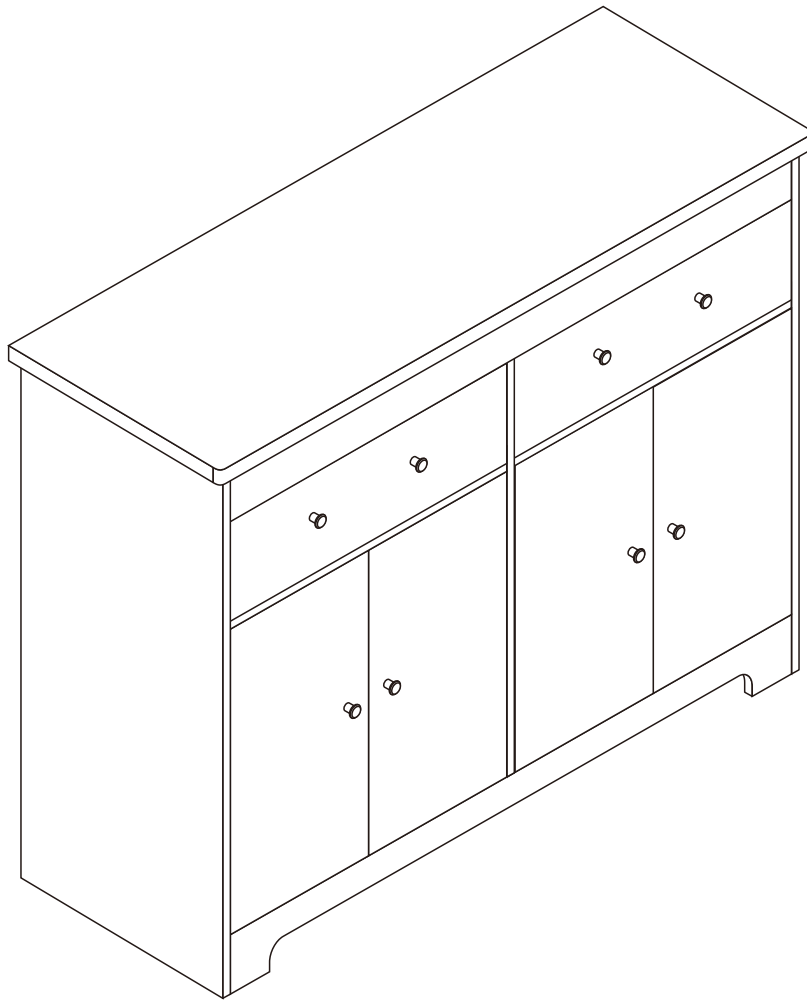

Sideboard cabinet

2 Persons

Installation Instructions

Notes: Don't tighten screws completely at first, just in case parts were assembled wrongly and need disassemble. Tighten screws at last when all parts are put together.

Disassembly and installation of accessories

A 53PCS  15*10mm	B 53PCS  6*28mm	C 24PCS  3.5*14mm	D 4PCS  Three-section Rail	E 8PCS  3.5*40mm	F 8PCS  8*30mm	G 10PCS  φ 15mm	 Tools Recommended
H 8PCS  4*20mm	I 8PCS 	J 8PCS 	K 32PCS  4*12mm	L 8PCS 			