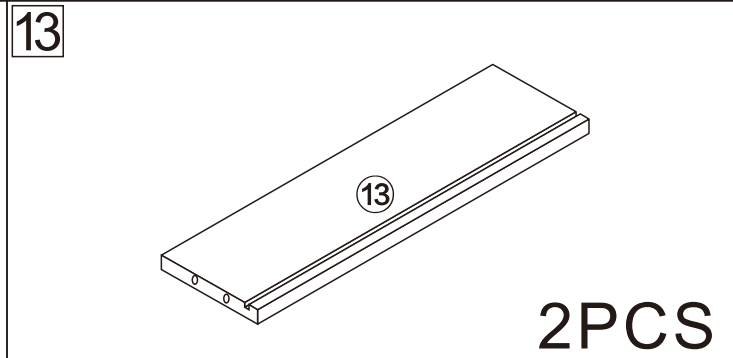

Sideboard cabinet

2 Persons

Installation Instructions

Notes: Don't tighten screws completely at first, just in case parts were assembled wrongly and need disassemble. Tighten screws at last when all parts are put together.

Disassembly and installation of accessories

A 53PCS  15*10mm	B 53PCS  6*28mm	C 24PCS  3.5*14mm	D 4PCS  Three-section Rail	E 8PCS  3.5*40mm	F 8PCS  8*30mm	G 10PCS  φ 15mm	 Tools Recommended
H 8PCS  4*20mm	I 8PCS 	J 8PCS 	K 32PCS  4*12mm	L 8PCS 			

1

B	52PCS
	
6*28mm	

2

A	2PCS
	
15*10mm	

3

A	2PCS
	
15*10mm	

4

Dx4