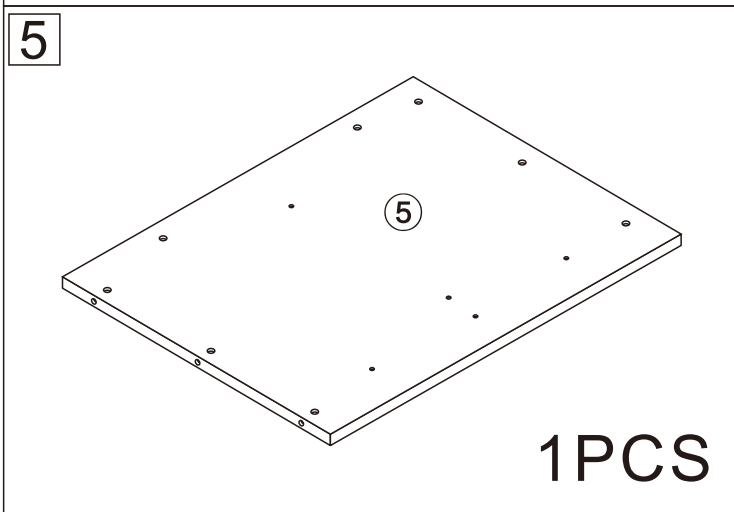

Sideboard cabinet

2 Persons

Installation Instructions

Notes: Don't tighten screws completely at first, just in case parts were assembled wrongly and need disassemble. Tighten screws at last when all parts are put together.

Disassembly and installation of accessories

A 53PCS  15*10mm	B 53PCS  6*28mm	C 24PCS  3.5*14mm	D 4PCS  Three-section Rail	E 8PCS  3.5*40mm	F 8PCS  8*30mm	G 10PCS  φ 15mm	 Tools Recommended
H 8PCS  4*20mm	I 8PCS 	J 8PCS 	K 32PCS  4*12mm	L 8PCS 			

1

B	52PCS
	
6*28mm	

2

A	2PCS
	
15*10mm	

3

A	2PCS
	
15*10mm	

4

Dx4

D₁

D₂

D₁ 4PCS

Three-section Rail

5

D₁x4

D₁

Back