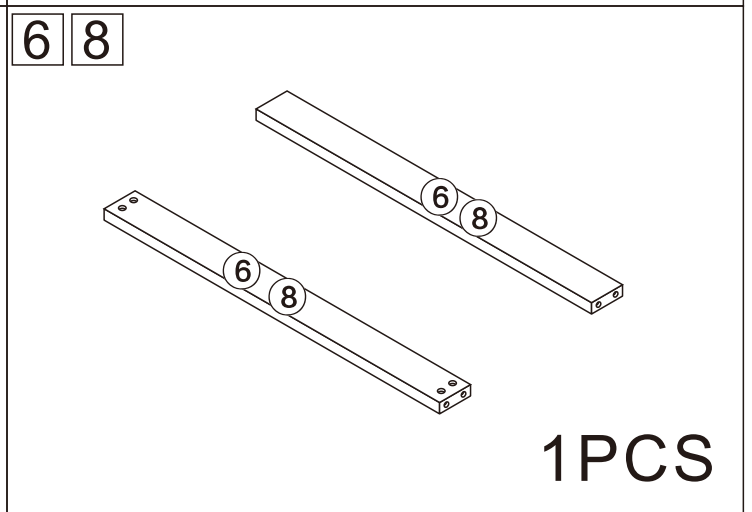

Sideboard cabinet

2 Persons

Installation Instructions

Notes: Don't tighten screws completely at first, just in case parts were assembled wrongly and need disassemble. Tighten screws at last when all parts are put together.

Disassembly and installation of accessories

A 53PCS  15*10mm	B 53PCS  6*28mm	C 24PCS  3.5*14mm	D 4PCS  Three-section Rail	E 8PCS  3.5*40mm	F 8PCS  8*30mm	G 10PCS  φ 15mm	 Tools Recommended
H 8PCS  4*20mm	I 8PCS 	J 8PCS 	K 32PCS  4*12mm	L 8PCS 			

1

B	52PCS
	
6*28mm	

2

A	2PCS
	
15*10mm	

3

A	2PCS
	
15*10mm	

4

Dx4

C	8PCS	D₂	4PCS	H	4PCS
3.5*14mm		Three-section Rail		4*18mm	

14

H	4PCS	I	4PCS
			
4*20mm			
J	8PCS	K	32PCS
			
		4*12mm	

15

OK