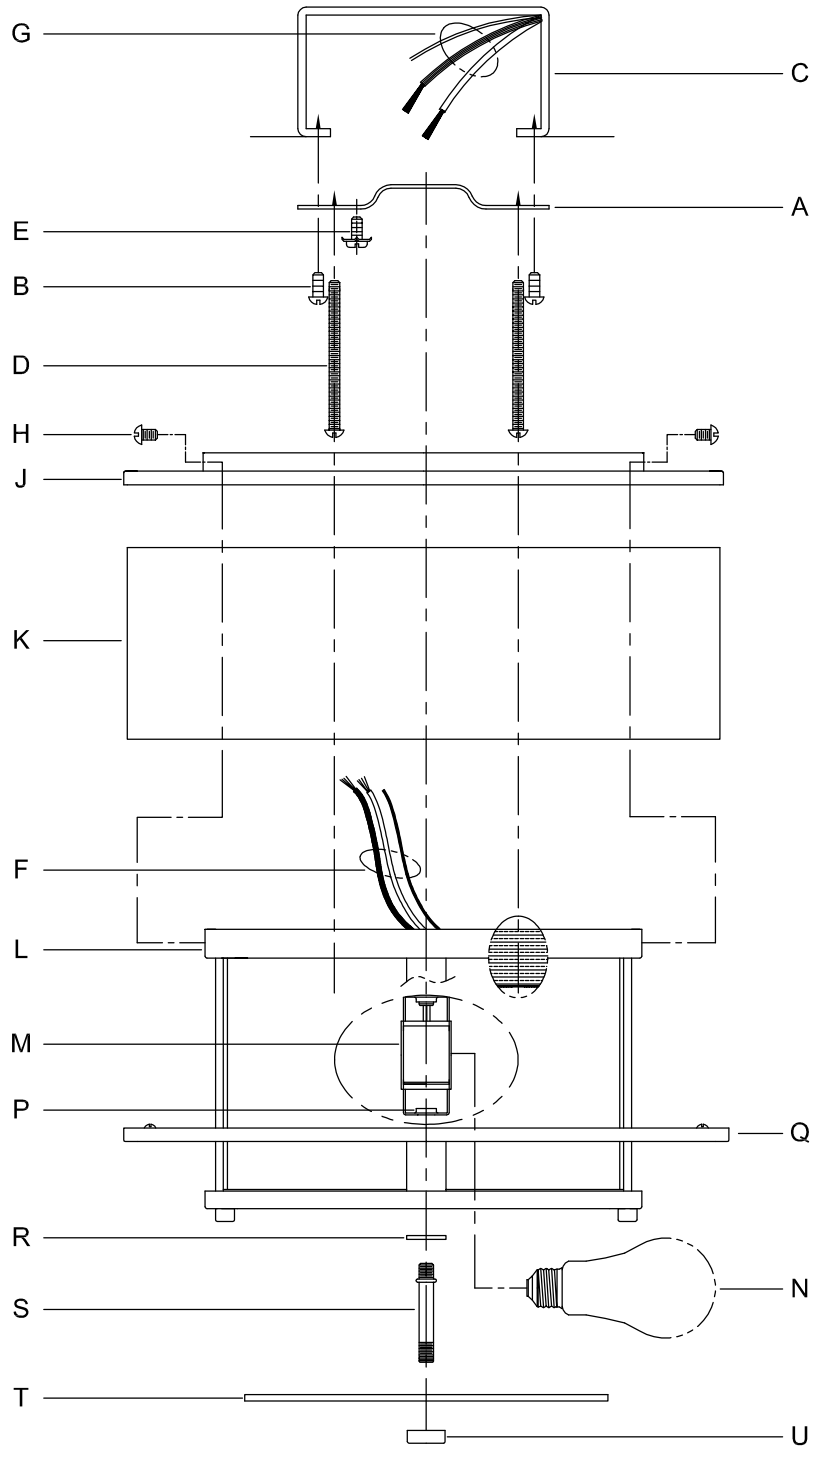

Assembly & Installation Instructions

CAUTION: Read instructions carefully and turn electricity off at main circuit breaker panel before beginning installation.

*****

WARNING - If any Special Control Devices are used with this Fixture, Follow the Instructions Carefully to assure full compliance with N.E.C. requirements. If there are any questions, contact a Qualified Electrical Contractor.

WARNING - This product contains chemicals known to the State of California to cause cancer, birth defects and /or other reproductive harm. Thoroughly wash hands after installing, handling, cleaning, or otherwise touching this product.

CAUTION - All glass is fragile, use care when handling Glass component(s) and or Lamp(s).

*****

ASSEMBLY STEPS:

PASOS PARA ENSAMBLAR:

MODE D'ASSEMBLAGE:

1. D,E → A
2. B,A → C
3. K → Q
4. H → J,L
5. F → G
6. L → D
7. N → M
8. S → R,P
9. T,U → S

B, C, G & N
(NOT FURNISHED)
(NO INCLUIDA)
(NON FOURNIE)