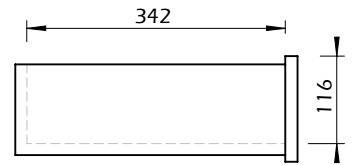

Technical Information

TEMAHOME

FOCUS

45min

50kg