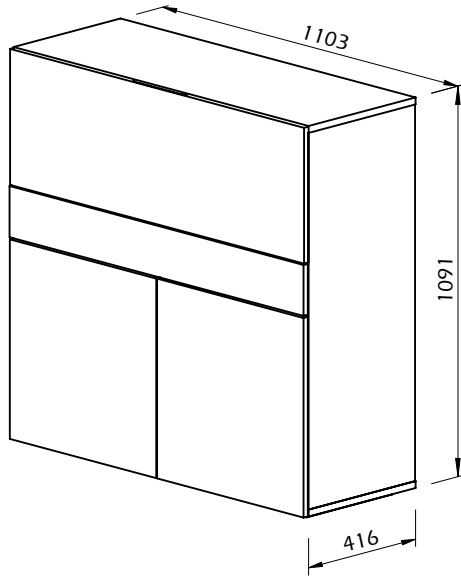

Technical Information

TEMAHOME

FOCUS

45min

50kg