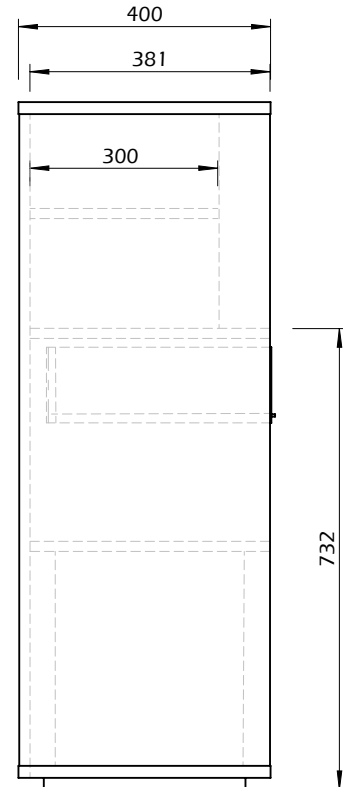

Technical Information

TEMAHOME

FOCUS

45min

50kg