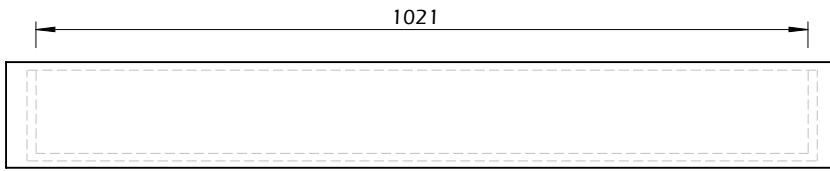

Technical Information

TEMAHOME

FOCUS

45min

50kg