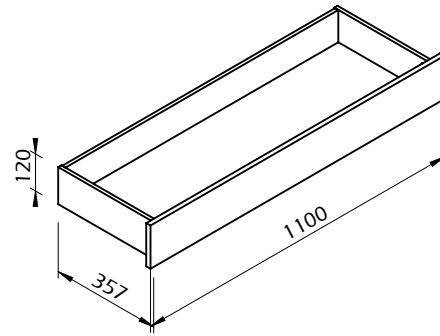

Technical Information

TEMAHOME

FOCUS

45min

50kg