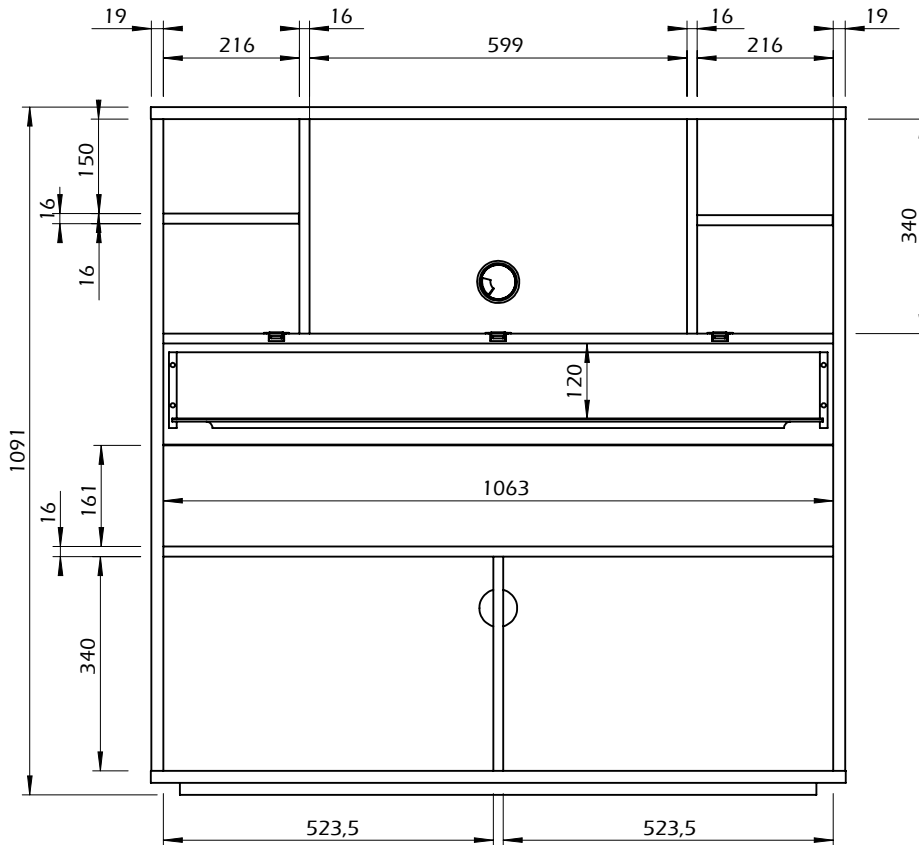

Technical Information

TEMAHOME

FOCUS

45min

50kg