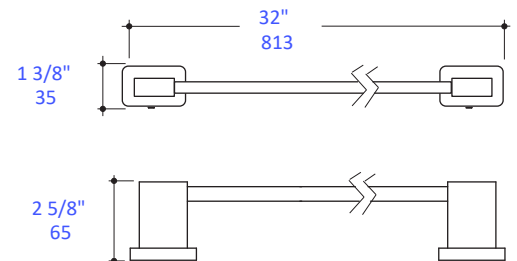

Features:

- Wall-mount towel bar
- Includes mounting hardware
- Plated brass construction

Finish Options:

- CR - Polished Chrome
- PN - Polished Nickel
- NI - Brushed Nickel
- BG - Brushed Gold
- 44 - Matte Black

Recommended Accessories:

- Item #1808: Wall-mount toilet paper holder or towel ring
- Item #1811: Wall-mount towel ring
- Item #1809: Wall-mount toilet paper holder
- Item #1813: Wall-mount double robe hook
- Item #1813S: Wall-mount single robe hook

LACAVA reserves the right to revise any dimension or information on this sheet without notice. Dimensions are nominal and may vary within an industry accepted tolerance of 1/4". Drawings provided herein are meant to give the user an idea of the product and are not made to scale. Location of plumbing is meant for reference, your specific application may vary.

Revised: 08/03/2020