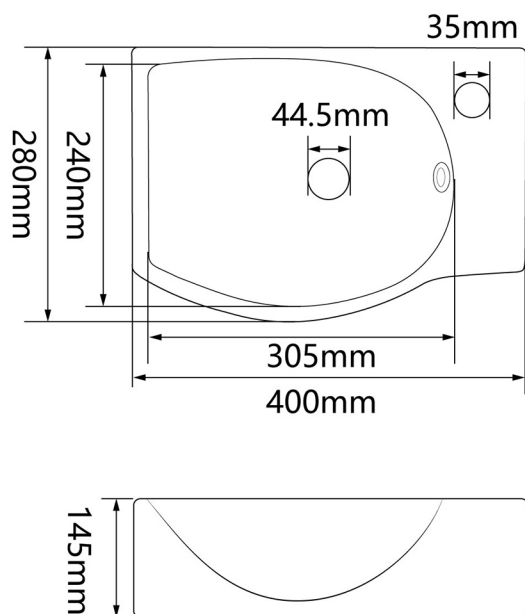

FEATURES

- High-Temperature Fired Ceramic Construction
- Smooth, Easy-to-Clean Surface
- Dense Curved Basin Design
- Non-Yellowing, Long-Lasting Material
- Standard 95mm Basin Depth
- Compatible with Standard Drain Assembly
- Sleek Wall-Mounted Design
- Flexible Faucet Hole Options

SPECIFICATIONS

- Material: Ceramic
- Outer Dimensions: 400mm × 280mm × 145mm
- Inner Dimensions: 305mm × 240mm × 95mm
- Mounting Hole Distance: 260mm
- Drain Diameter: 44.5mm
- Faucet Hole Diameter: 35mm
- Faucet Hole Position: Right
- Drain Position: Center
- Overflow: Yes
- Overflow Ring Color: Electroplated Silver
- Weight: 8.15 KG
- Shape: Irregular