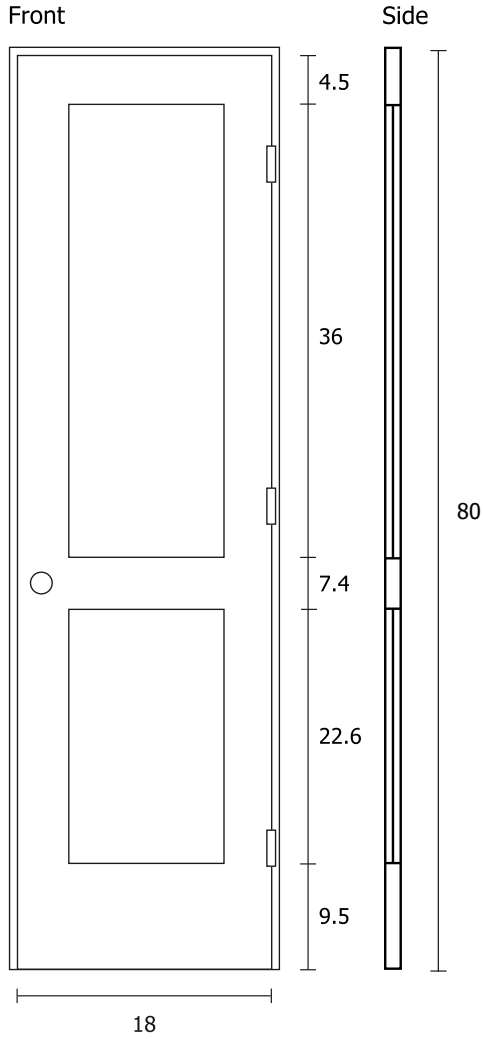

Prehung Door (Double Panel)

SKU# RID-18-80-2W-ORB-LH

Single Prehung Door

SKU Name	RID-18-80-2W-ORB-LH
Style	Double Panel
Material	Composite Wood
Height	80 inches (6/8)
Width	18 inches (1/6)
Thickness	1.375 inches
Framing Type	Prehung
Hinge Color/Finish	Oil Rubbed Bronze
Rough Opening Height	82 inches
Rough Opening Width	20.25 inches