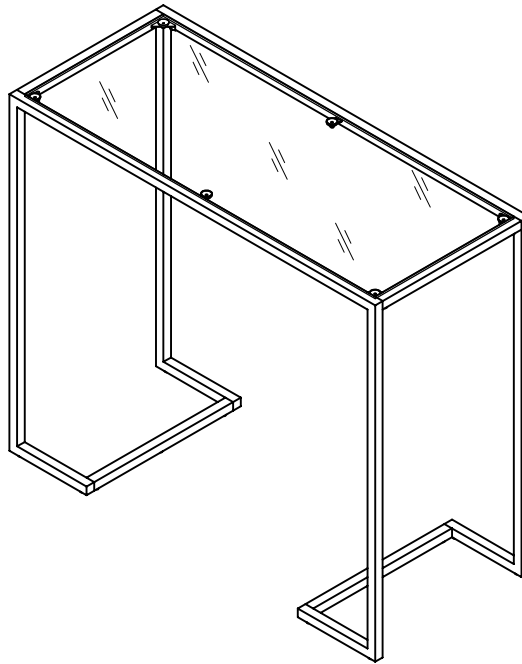

### Rectangle Console

Thank you for purchasing product. This product has been designed for easy assembly and is constructed for durability. Please take the time to read and follow the assembly instructions carefully. If a part or hardware is missing or you have any difficulties in assembling this product, please contact us.

NO.	PART	DESCRIPTION	Q'TY	NO.	PARTS	DESCRIPTION	Q'TY
<b>A</b>		<b>C Leg Assembly</b>	2PCS	<b>E</b>		Allen Head Bolt 1/4" × 5/8"	12PCS
<b>B</b>		<b>Top Rail</b>	2PCS	<b>F</b>		Spring Washer Ø10	12PCS
<b>C</b>		<b>Bottom Rail</b>	2PCS	<b>G</b>		Flat Washer Ø12*T1.0	12PCS
<b>D</b>		<b>Glass Top</b>	1PC	<b>H</b>		Allen Head Wrench 4MM	1PC