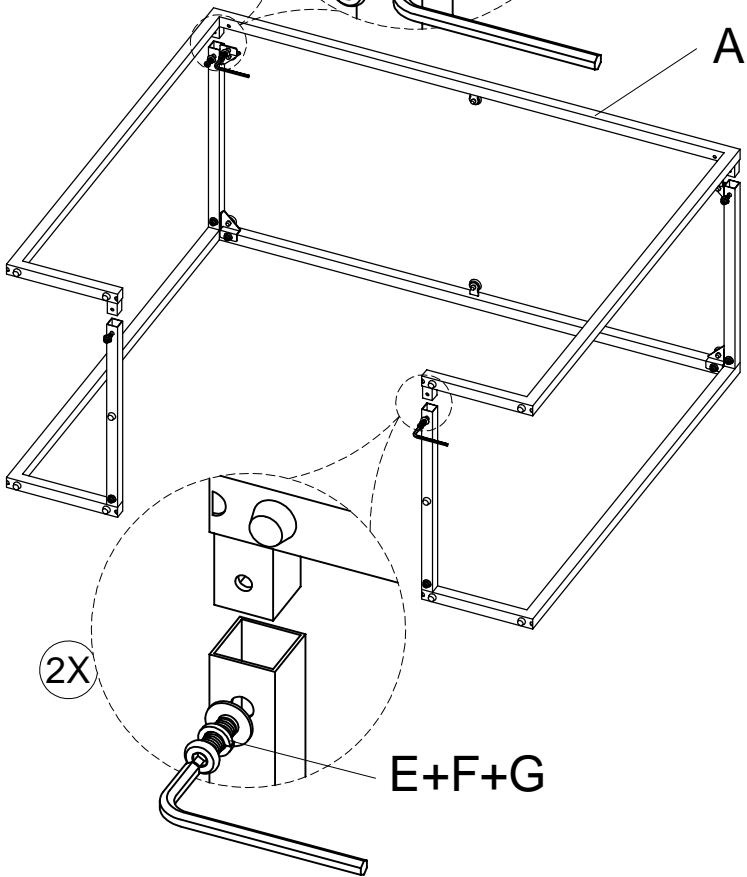

Assembly Instructions

Rectangle Console

STEP 1

STEP 2

STEP 3