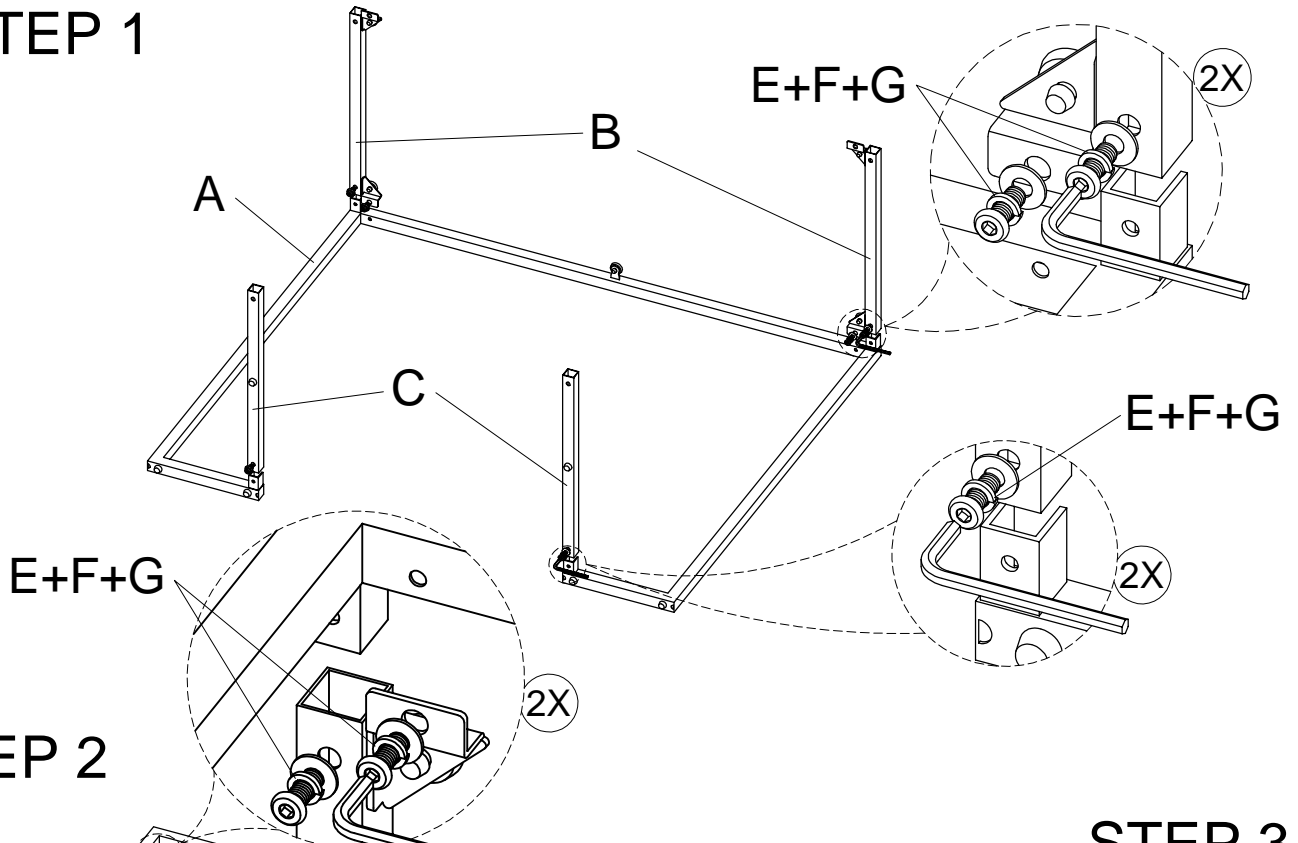

Assembly Instructions

Rectangle Console

STEP 1

STEP 2