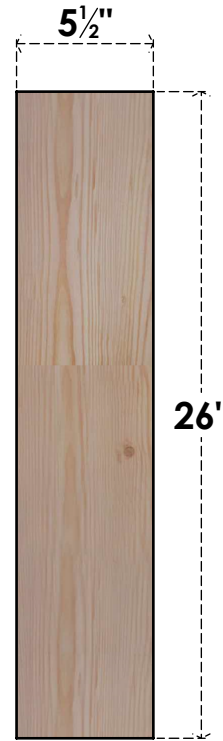

# BRC06X18X26TRA00SDF

5 1/2"W X 18"D X 26"H TRADITIONAL SMOOTH BRACE, DOUGLAS FIR

**SIDE**

**FRONT**

EKENA MILLWORK  
 2300 WEST MAIN ST.  
 CLARKSVILLE, TX 75426  
 TOLL FREE: 866-607-0453  
 WWW.EKENAMILLWORK.COM

**NOTES**

1. INSTALLATION TO BE COMPLETED IN ACCORDANCE WITH MANUFACTURER'S SPECIFICATIONS.
2. DRAWING MAY NOT BE TO SCALE
3. THIS DRAWING IS INTENDED FOR DESIGN AND PLANNING PURPOSES ONLY.
4. ALL INFORMATION CONTAINED HEREIN WAS CURRENT AT THE TIME OF DEVELOPMENT BUT MUST BE REVIEWED AND APPROVED BY THE PRODUCT MANUFACTURER TO BE CONSIDERED ACCURATE.
5. PRODUCTS ARE NOT KILN DRIED. THIS ITEM IS UNIQUE AND WILL CONTAIN THE NATURAL VARIATIONS THAT THE WOOD SPECIES OFFERS. THIS MAY RESULT IN VARIATIONS UP TO 1/4"