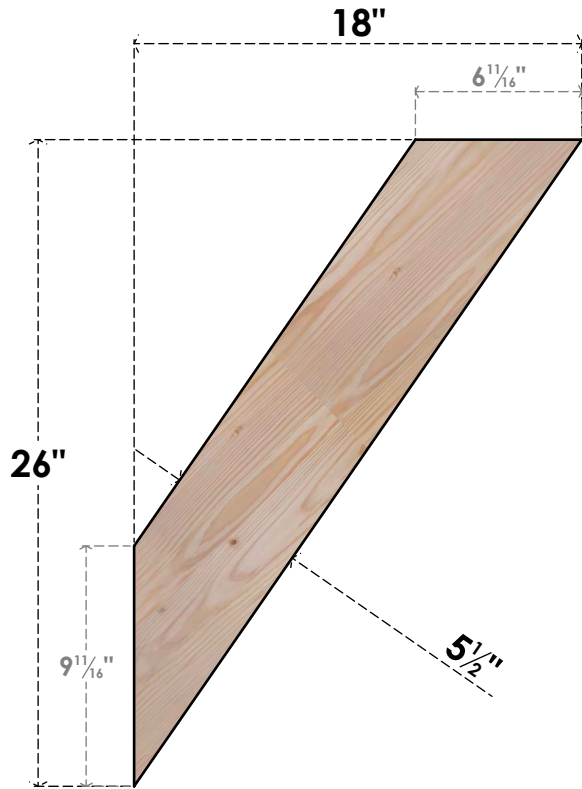

# BRC06X18X26TRA00SDF

5 1/2"W X 18"D X 26"H TRADITIONAL SMOOTH BRACE, DOUGLAS FIR

**SIDE**

**FRONT**

EKENA MILLWORK  
 2300 WEST MAIN ST.  
 CLARKSVILLE, TX 75426  
 TOLL FREE: 866-607-0453  
 WWW.EKENAMILLWORK.COM