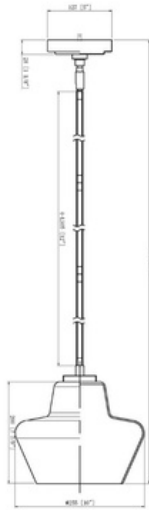

3127-BN

Carlissa

Fixture Attributes

Category: Interior Pendant

Finish: Brushed Nickel

Body: Steel / Glass

Shade Finish: Clear

Overall Size: 9.75"x9.75"x56.13"

Rod/Chain Length: 3x12"+1x6"

Max. Height from Ceiling: 56.13"

Min. Height from Ceiling: 9.25"

Weight of fixture: 3.96 LBS

Certifications/Qualifications: UL / cUL

Smart SkyPlug Compatible: N/A

Warranty: www.skyplug.com/warranty

Number of bulbs: 1

Max Wattage/Range: 60W

Voltage: 120

Socket Type: Ceramic

Mounting / Installations

 Plug-in Mounting System

Lead Wire Length: 98"

Wire Type: 1015 105°C