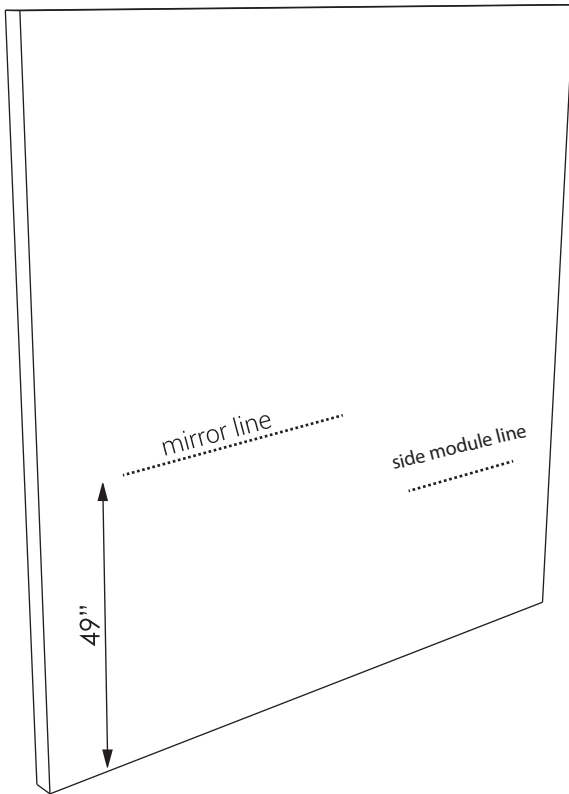

1 - mark on the wall

2 - mount the modules

3 - place the sink

4 - place the mirror

AVALUXURY
BATHROOMS

VIOLET