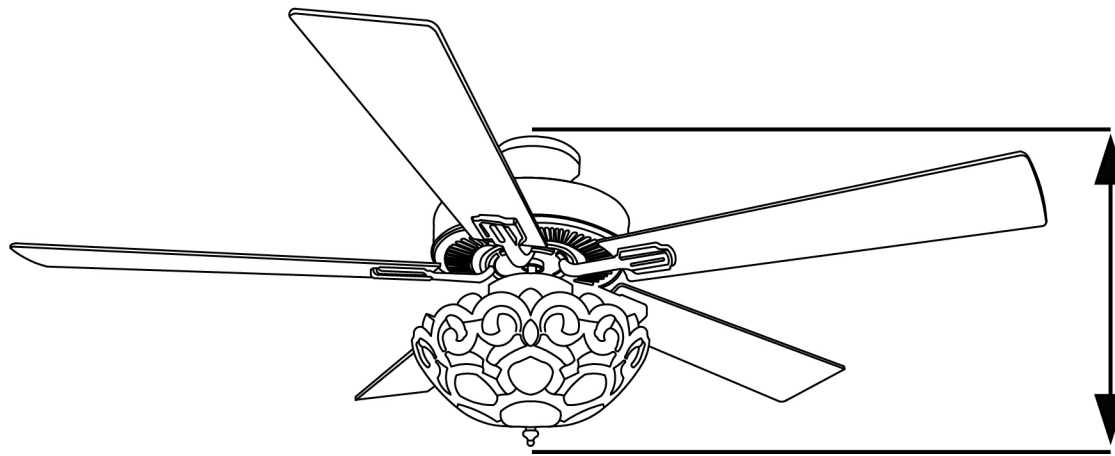

Hanging Options Included

Flushmount
14.75"H

6" Downrod
19.75"H