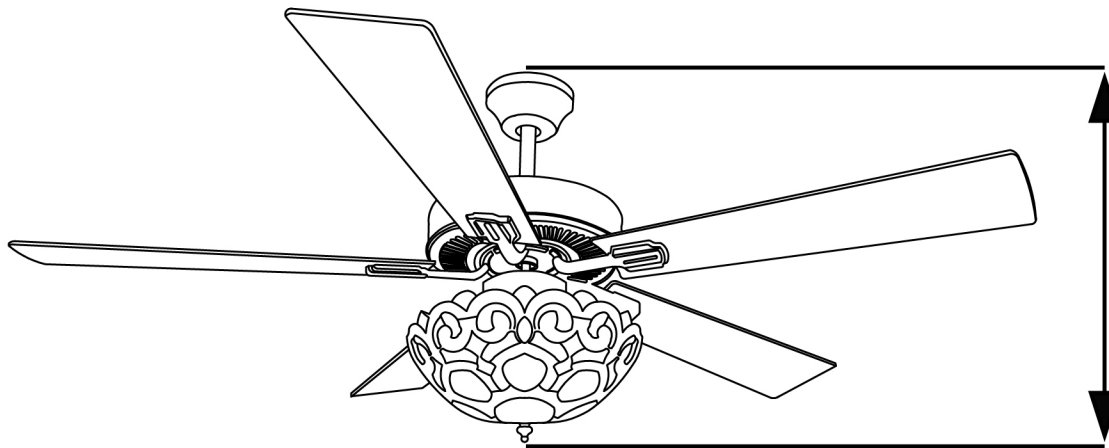

Hanging Options Included

Flushmount
14.75"H

6" Downrod
19.75"H