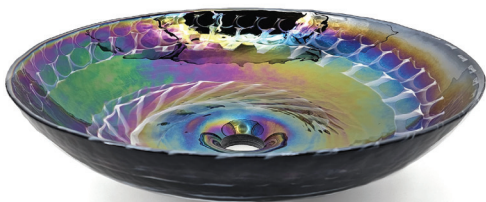

RVB3049

BATHROOM VESSEL SINK

RUVATI[®]
SPECIFICATION SHEET

MATERIAL

- **GLASS:**
Thick solid construction for extreme durability.

FEATURES

- **SMOOTH, GLAZED SURFACE:**
Non-porous and resistant to scratching, chipping, or crazing.
- **ROUND SHAPE:**
Ensures perfect water drainage and makes it easy to clean.

COLOR

Cosmic Black

NOMINAL DIMENSIONS

Exterior: 16¼" (wide) x 16¼" (front-to-back)

Interior Bowl: 16" (wide) x 16" (front-to-back)

Bowl Depth: 4"

Drain Hole Size: 1¾"

Installation Type: