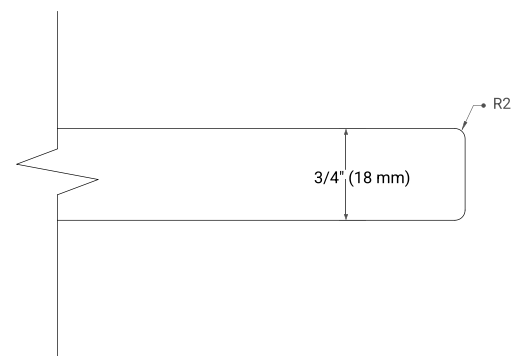

36" RIGHT OFFSET CABINET

BASE CABINET DIMENSIONS

36" W x 21.6" D x 34.5" H

FEATURES

- Solid wood frame & plywood panels
- Dovetail drawers and joints
- Soft closing doors & drawers

HARDWARE FINISHES*

Brushed Nickel Satin Brass Matte Black Polished Chrome

37" RIGHT RECTANGLE SINK COUNTERTOP WITH 0.75 IN. THICKNESS

OVERALL DIMENSIONS

37" W x 22" D x 0.75" H

COUNTERTOP OPTIONS

Carrara Marble

FEATURES

- Solid countertop with mitered edges & seams
- Undermount white rectangular sink
- Pre-drilled for 8" widespread faucet

INCLUDED

- Countertop
- Matching Backsplash
- Rectangle Sink

COUNTERTOP PLAN VIEW

EDGE SIDE VIEW

THREE DIMENSIONAL COUNTERTOP VIEW