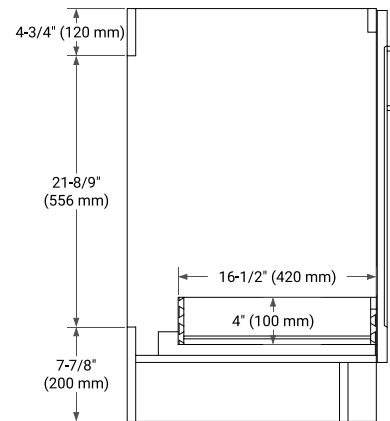

36" RIGHT OFFSET CABINET

BASE CABINET DIMENSIONS

36" W x 21.6" D x 34.5" H

FEATURES

- Solid wood frame & plywood panels
- Dovetail drawers and joints
- Soft closing doors & drawers

HARDWARE FINISHES*

Brushed Nickel   Satin Brass   Matte Black   Polished Chrome

Hardware comes preinstalled with the illustrated option. Other finishes are available on our online store if you prefer a different one.

AVAILABLE COLORS

White   Grey   Midnight Blue

FRONT VIEW

SIDE VIEW

PLAN VIEW