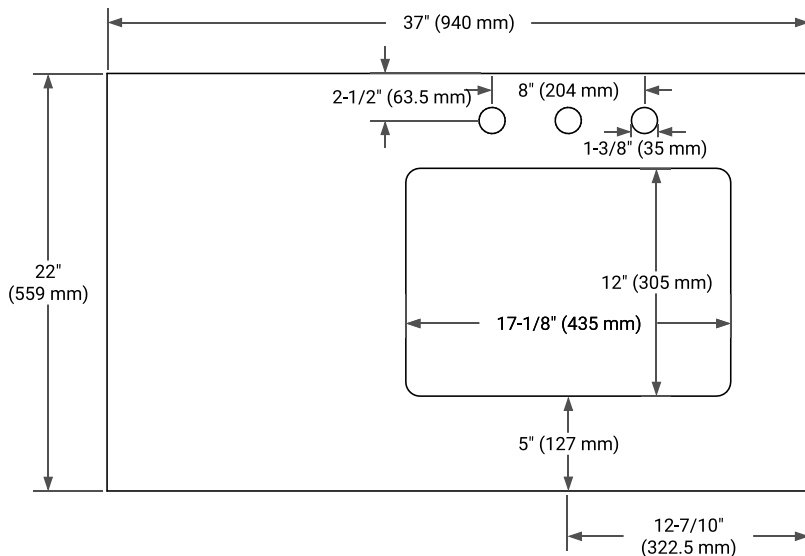

36" RIGHT OFFSET CABINET

BASE CABINET DIMENSIONS

36" W x 21.6" D x 34.5" H

FEATURES

- Solid wood frame & plywood panels
- Dovetail drawers and joints
- Soft closing doors & drawers

HARDWARE FINISHES*

Brushed Nickel Satin Brass Matte Black Polished Chrome

37" RIGHT RECTANGLE SINK COUNTERTOP WITH 0.75 IN. THICKNESS

OVERALL DIMENSIONS

37" W x 22" D x 0.75" H

COUNTERTOP OPTIONS

Carrara Marble

FEATURES

- Solid countertop with mitered edges & seams
- Undermount white rectangular sink
- Pre-drilled for 8" widespread faucet

INCLUDED

- Countertop
- Matching Backsplash
- Rectangle Sink

COUNTERTOP PLAN VIEW

EDGE SIDE VIEW

THREE DIMENSIONAL COUNTERTOP VIEW