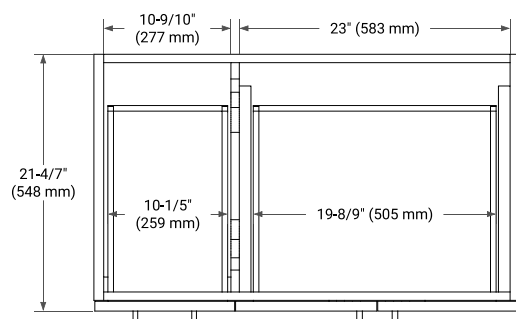

36" RIGHT OFFSET CABINET

BASE CABINET DIMENSIONS

36" W x 21.6" D x 34.5" H

FEATURES

- Solid wood frame & plywood panels
- Dovetail drawers and joints
- Soft closing doors & drawers

HARDWARE FINISHES*

Brushed Nickel Satin Brass Matte Black Polished Chrome

37" RIGHT RECTANGLE SINK COUNTERTOP WITH 0.75 IN. THICKNESS

OVERALL DIMENSIONS

37" W x 22" D x 0.75" H

COUNTERTOP OPTIONS

Carrara Marble

FEATURES

- Solid countertop with mitered edges & seams
- Undermount white rectangular sink
- Pre-drilled for 8" widespread faucet

INCLUDED

- Countertop
- Matching Backsplash
- Rectangle Sink

COUNTERTOP PLAN VIEW

EDGE SIDE VIEW

THREE DIMENSIONAL COUNTERTOP VIEW