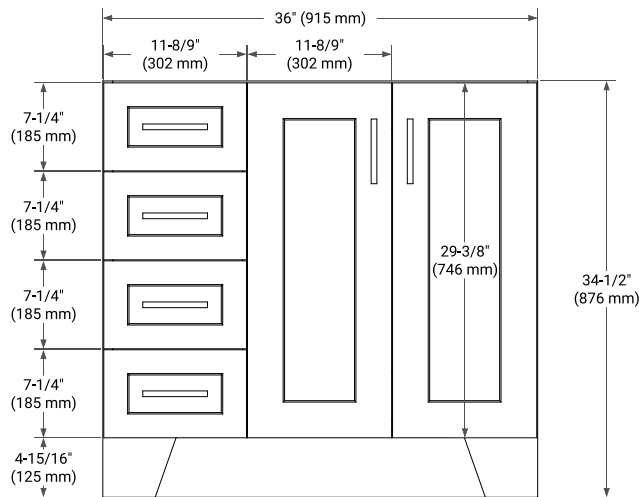

36" RIGHT OFFSET CABINET

BASE CABINET DIMENSIONS

36" W x 21.6" D x 34.5" H

FEATURES

- Solid wood frame & plywood panels
- Dovetail drawers and joints
- Soft closing doors & drawers

HARDWARE FINISHES*

Brushed Nickel   Satin Brass   Matte Black   Polished Chrome

Hardware comes preinstalled with the illustrated option. Other finishes are available on our online store if you prefer a different one.

AVAILABLE COLORS

White   Grey   Midnight Blue

FRONT VIEW

SIDE VIEW

PLAN VIEW