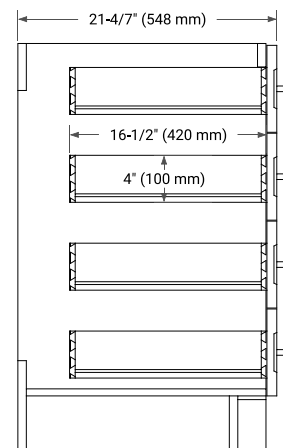

36" RIGHT OFFSET CABINET

BASE CABINET DIMENSIONS

36" W x 21.6" D x 34.5" H

FEATURES

- Solid wood frame & plywood panels
- Dovetail drawers and joints
- Soft closing doors & drawers

HARDWARE FINISHES*

Brushed Nickel Satin Brass Matte Black Polished Chrome

37" RIGHT RECTANGLE SINK COUNTERTOP WITH 0.75 IN. THICKNESS

OVERALL DIMENSIONS

37" W x 22" D x 0.75" H

COUNTERTOP OPTIONS

Carrara Marble

FEATURES

- Solid countertop with mitered edges & seams
- Undermount white rectangular sink
- Pre-drilled for 8" widespread faucet

INCLUDED

- Countertop
- Matching Backsplash
- Rectangle Sink

COUNTERTOP PLAN VIEW

EDGE SIDE VIEW

THREE DIMENSIONAL COUNTERTOP VIEW