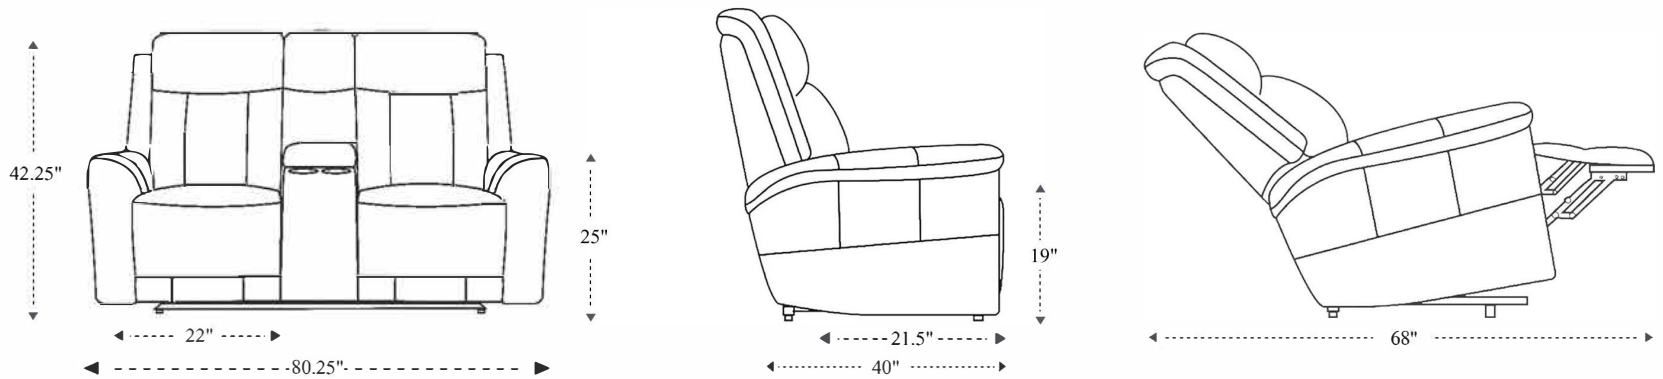

Power Reclining Zero Gravity Sofa

Overall Dimensions	89.5" x 40" x 42.25"
Overall Width	89.5"
Overall Depth	40"
Overall Height	42.25"
Overall Weight	255.6 lbs.
Fully Reclined	68"
Distance from Wall	9"
Back of Seat to end of Chaise	41"
Leg Height (Distance from Foot Rest to Floor in Full Recline)	25.5"
Head Height (Distance from Headrest to Floor in Full Recline)	27"

Seat Width	22"
Seat Depth	21.5"
Seat Height	19"
Arm Width	10"
Arm Depth	25"
Arm Height	25"
Back Width	23"
Back Height	27"
Headrest Extended from Back	7"

Power Zero Gravity Console Loveseat

Overall Dimensions	80.25" x 40" x 42.25"
Overall Width	80.25"
Overall Depth	40"
Overall Height	42.25"
Overall Weight	265.9 lbs.
Fully Reclined	68"
Distance from Wall	9"
Back of Seat to end of Chaise	41"
Leg Height (Distance from Foot Rest to Floor in Full Recline)	25.5"
Head Height (Distance from Headrest to Floor in Full Recline)	27"

Seat Width	22"
Seat Depth	21.5"
Seat Height	19"
Arm Width	10"
Arm Depth	25"
Arm Height	25"
Back Width	23"
Back Height	27"
Headrest Extended from Back	7"