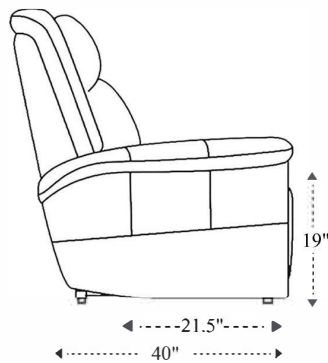

Power Reclining Zero Gravity Sofa

Overall Dimensions	89.5" x 40" x 42.25"
Overall Width	89.5"
Overall Depth	40"
Overall Height	42.25"
Overall Weight	255.6 lbs.
Fully Reclined	68"
Distance from Wall	9"
Back of Seat to end of Chaise	41"
Leg Height (Distance from Foot Rest to Floor in Full Recline)	25.5"
Head Height (Distance from Headrest to Floor in Full Recline)	27"

Seat Width	22"
Seat Depth	21.5"
Seat Height	19"
Arm Width	10"
Arm Depth	25"
Arm Height	25"
Back Width	23"
Back Height	27"
Headrest Extended from Back	7"

Power Zero Gravity Console Loveseat

Overall Dimensions	80.25" x 40" x 42.25"
Overall Width	80.25"
Overall Depth	40"
Overall Height	42.25"
Overall Weight	265.9 lbs.
Fully Reclined	68"
Distance from Wall	9"
Back of Seat to end of Chaise	41"
Leg Height (Distance from Foot Rest to Floor in Full Recline)	25.5"
Head Height (Distance from Headrest to Floor in Full Recline)	27"

Seat Width	22"
Seat Depth	21.5"
Seat Height	19"
Arm Width	10"
Arm Depth	25"
Arm Height	25"
Back Width	23"
Back Height	27"
Headrest Extended from Back	7"