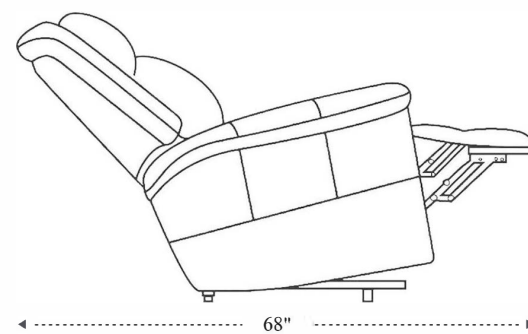

Power Reclining Zero Gravity Sofa

Overall Dimensions	89.5" x 40" x 42.25"
Overall Width	89.5"
Overall Depth	40"
Overall Height	42.25"
Overall Weight	255.6 lbs.
Fully Reclined	68"
Distance from Wall	9"
Back of Seat to end of Chaise	41"
Leg Height (Distance from Foot Rest to Floor in Full Recline)	25.5"
Head Height (Distance from Headrest to Floor in Full Recline)	27"

Seat Width	22"
Seat Depth	21.5"
Seat Height	19"
Arm Width	10"
Arm Depth	25"
Arm Height	25"
Back Width	23"
Back Height	27"
Headrest Extended from Back	7"

Power Zero Gravity Console Loveseat

Overall Dimensions	80.25" x 40" x 42.25"
Overall Width	80.25"
Overall Depth	40"
Overall Height	42.25"
Overall Weight	265.9 lbs.
Fully Reclined	68"
Distance from Wall	9"
Back of Seat to end of Chaise	41"
Leg Height (Distance from Foot Rest to Floor in Full Recline)	25.5"
Head Height (Distance from Headrest to Floor in Full Recline)	27"

Seat Width	22"
Seat Depth	21.5"
Seat Height	19"
Arm Width	10"
Arm Depth	25"
Arm Height	25"
Back Width	23"
Back Height	27"
Headrest Extended from Back	7"