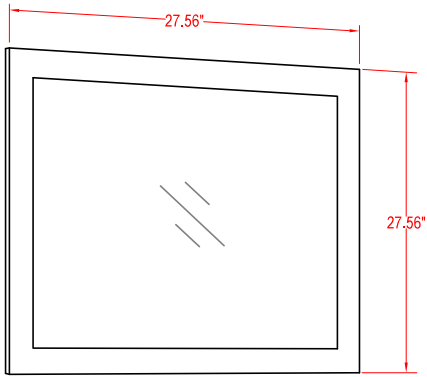

Bathroom Cabinet

Unit

inch

Mirror:

Cabinet: 11.8"x18.1"x33.5" inch

Bathroom Cabinet

Unit	inch	Model	VA3030
------	------	-------	--------

(PLAN)

Mirror: 27.56"x27.56" inch
Cabinet: 29.9"x18.1"x35.8" inch
Handle: 6.2" inch

(BACK)