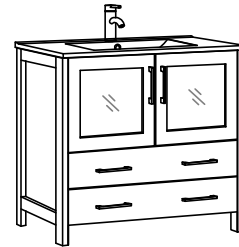

Bathroom Cabinet

Unit

inch

Mirror:

Cabinet: 11.8"x18.1"x33.5" inch

Bathroom Cabinet

Unit	inch	Model	VA3030
------	------	-------	--------

(PLAN)

Mirror: 27.56"x27.56" inch
Cabinet: 29.9"x18.1"x35.8" inch
Handle: 6.2" inch

(BACK)