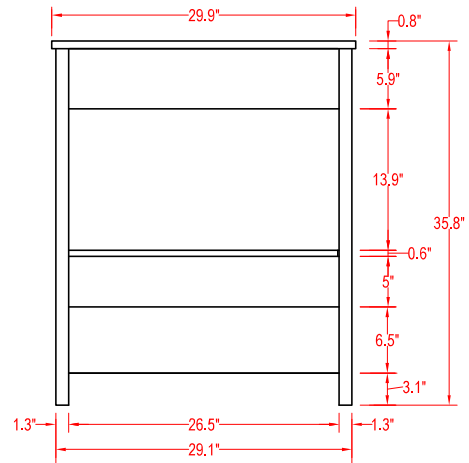

Bathroom Cabinet

Unit

inch

Mirror:

Cabinet: 11.8"x18.1"x33.5" inch

Bathroom Cabinet

Unit	inch	Model	VA3030
------	------	-------	--------

(PLAN)

Mirror: 27.56"x27.56" inch
Cabinet: 29.9"x18.1"x35.8" inch
Handle: 6.2" inch

(BACK)