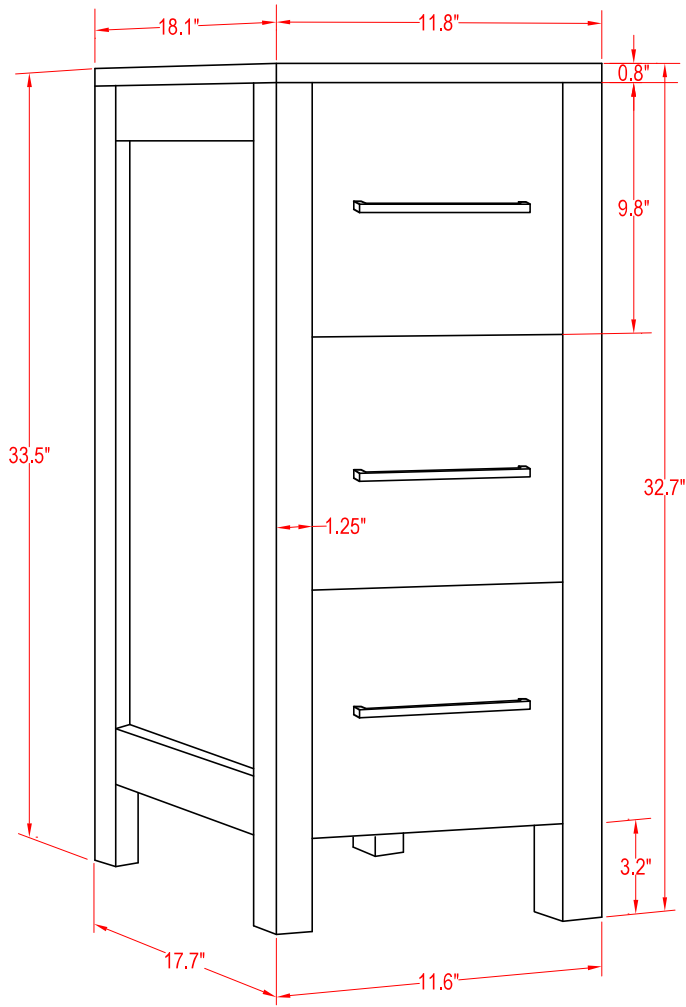

Bathroom Cabinet

Unit

inch

Mirror:

Cabinet: 11.8"x18.1"x33.5" inch

Bathroom Cabinet

Unit	inch	Model	VA3030
------	------	-------	--------

(PLAN)

Mirror: 27.56"x27.56" inch
Cabinet: 29.9"x18.1"x35.8" inch
Handle: 6.2" inch

(BACK)