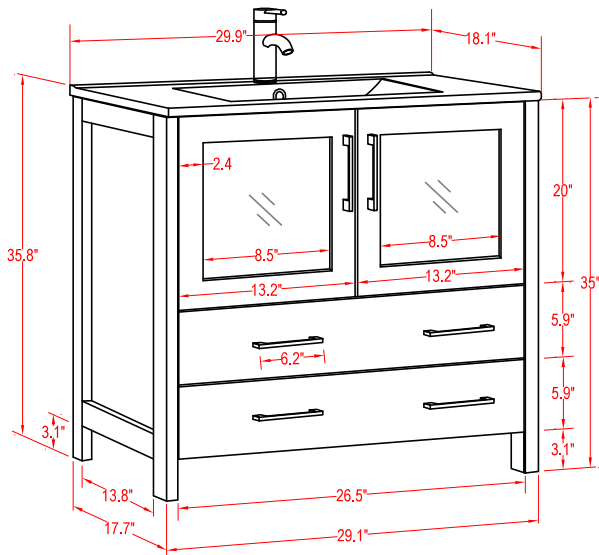

Bathroom Cabinet

Unit

inch

Mirror:

Cabinet: 11.8"x18.1"x33.5" inch

Bathroom Cabinet

Unit	inch	Model	VA3030
------	------	-------	--------

(PLAN)

Mirror: 27.56"x27.56" inch
Cabinet: 29.9"x18.1"x35.8" inch
Handle: 6.2" inch

(BACK)