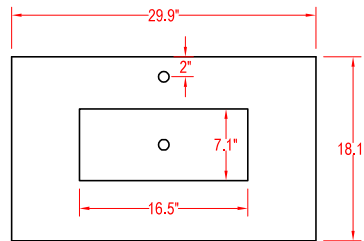

Bathroom Cabinet

Unit

inch

Mirror:

Cabinet: 11.8"x18.1"x33.5" inch

Bathroom Cabinet

Unit	inch	Model	VA3030
------	------	-------	--------

(PLAN)

Mirror: 27.56"x27.56" inch
Cabinet: 29.9"x18.1"x35.8" inch
Handle: 6.2" inch

(BACK)