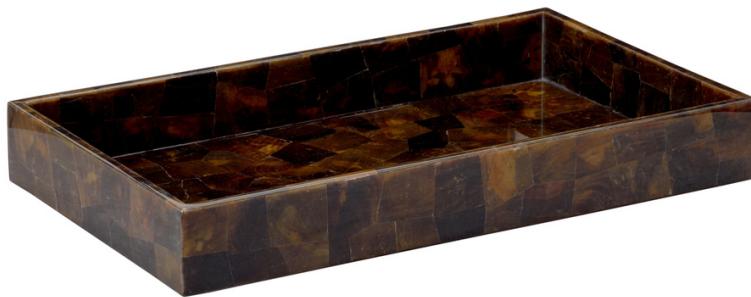

WILDWOOD CHELSEA HOUSE

295622 • Your Serve Tray-Pen Shell-Sm

2.8h x 20w x 12d
Plywood/Fiberglass/Penshell
Natural Brown

SERVE YOUR GUESTS IN SOUTHERN STYLE WITH THE YOUR SERVE TRAY FROM THE CHERYL LUCKETT COLLECTION FOR WILDWOOD. AN EXQUISITE HAND CUT AND LAID PEN SHELL VENEER CREATES A MOSAIC OF WARM CHOCOLATE TONALITY AND DISTINCT TEXTURE. NATURAL VARIATIONS IN THE PEN SHELL MAKE EACH TRAY A UNIQUE WORK OF ART. THIS VERSATILE TRAY MAY ALSO BE USED ON A OTTOMAN TO HOLD THE REMOTE, A BAR TO HOLD GLASSES OR A TABLETOP TO DISPLAY YOUR FAVORITE DECORATIVE ACCESSORIES.