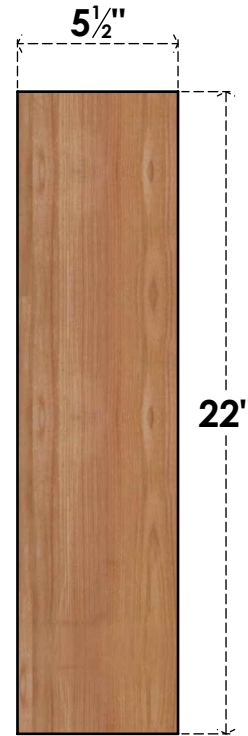

BRC06X10X22TRA00SWR

5 1/2"W X 10"D X 22"H TRADITIONAL SMOOTH BRACE, WESTERN RED CEDAR

SIDE

FRONT

EKENA MILLWORK
 2300 WEST MAIN ST.
 CLARKSVILLE, TX 75426
 TOLL FREE: 866-607-0453
 WWW.EKENAMILLWORK.COM

NOTES