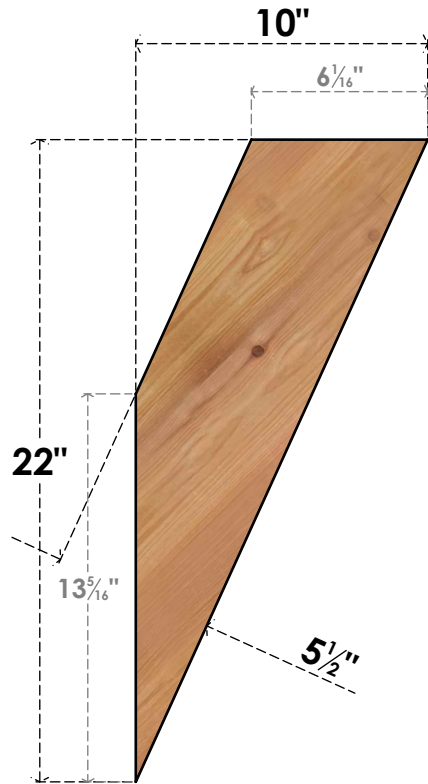

BRC06X10X22TRA00SWR

5 1/2"W X 10"D X 22"H TRADITIONAL SMOOTH BRACE, WESTERN RED CEDAR

SIDE

FRONT

EKENA MILLWORK
 2300 WEST MAIN ST.
 CLARKSVILLE, TX 75426
 TOLL FREE: 866-607-0453
 WWW.EKENAMILLWORK.COM

NOTES