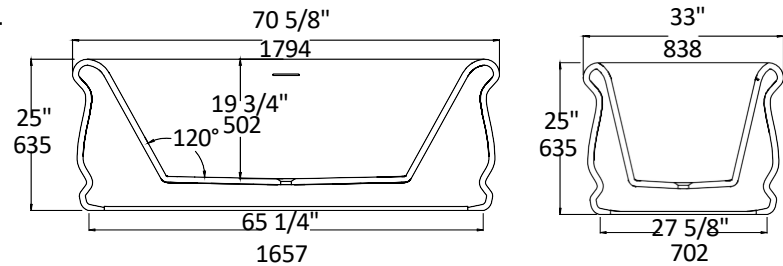

### Specifications:

<b>Installation:</b>	Freestanding
<b>Exterior Dimensions:</b>	70 5/8" w x 33" d x 25" h
<b>Material:</b>	Acrylic
<b>Water capacity</b>	84 gal.
<b>Net Weight:</b>	132 lbs.
<b>Overflow:</b>	Yes
<b>Finishes:</b>	001 - Luster white
<b>Freight:</b>	Class 4

### Features:

- Includes click-clack drain assembly in white finish
- Luster white acrylic soaking bathtub with overflow
- 4-5mm fiberglass structure coated in 4mm double coat acrylic
- Max weight capacity 661 lbs (300 kgs)

### Recommended Items:

- Furniture
  - TUB11-BR: Tubbridge in wood, 6" w, 34" d, 1 1/2" h
  - Available in: white (08), black (16), natural walnut (07)
- Trap connections
  - TBSH90 - L-shaped 90 degree brass tub shoe
  - TBSH180 - Straight down 180 degree brass tub shoe

LACAVA reserves the right to revise any dimension or information on this sheet without notice. Dimensions are nominal and may vary within an industry accepted tolerance of 1/4". Drawings provided herein are meant to give the user an idea of the product and are not made to scale.