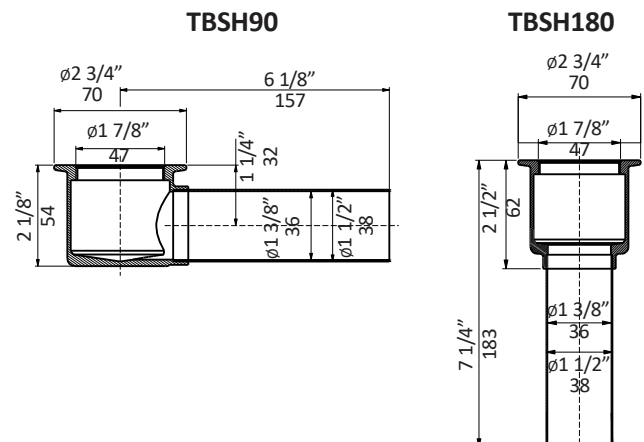

### Specifications:

<b>Installation:</b>	Freestanding
<b>Exterior Dimensions:</b>	70 5/8" w x 33" d x 25" h
<b>Material:</b>	Acrylic
<b>Water capacity</b>	84 gal.
<b>Net Weight:</b>	132 lbs.
<b>Overflow:</b>	Yes
<b>Finishes:</b>	001 - Luster white
<b>Freight:</b>	Class 4

### Features:

- Includes click-clack drain assembly in white finish
- Luster white acrylic soaking bathtub with overflow
- 4-5mm fiberglass structure coated in 4mm double coat acrylic
- Max weight capacity 661 lbs (300 kgs)

### Recommended Items:

- Furniture
  - TUB11-BR: Tubbridge in wood, 6" w, 34" d, 1 1/2" h
  - Available in: white (08), black (16), natural walnut (07)
- Trap connections
  - TBSH90 - L-shaped 90 degree brass tub shoe
  - TBSH180 - Straight down 180 degree brass tub shoe

LACAVA reserves the right to revise any dimension or information on this sheet without notice. Dimensions are nominal and may vary within an industry accepted tolerance of 1/4". Drawings provided herein are meant to give the user an idea of the product and are not made to scale.