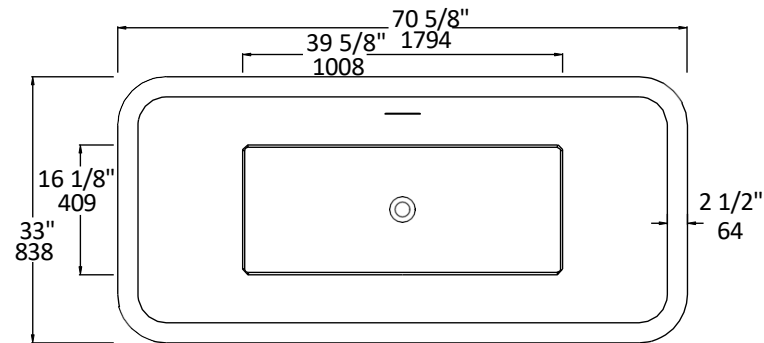

### Specifications:

<b>Installation:</b>	Freestanding
<b>Exterior Dimensions:</b>	70 5/8" w x 33" d x 25" h
<b>Material:</b>	Acrylic
<b>Water capacity</b>	84 gal.
<b>Net Weight:</b>	132 lbs.
<b>Overflow:</b>	Yes
<b>Finishes:</b>	001 - Luster white
<b>Freight:</b>	Class 4

### Features:

- Includes click-clack drain assembly in white finish
- Luster white acrylic soaking bathtub with overflow
- 4-5mm fiberglass structure coated in 4mm double coat acrylic
- Max weight capacity 661 lbs (300 kgs)

### Recommended Items:

- Furniture
  - TUB11-BR: Tubbridge in wood, 6" w, 34" d, 1 1/2" h
  - Available in: white (08), black (16), natural walnut (07)
- Trap connections
  - TBSH90 - L-shaped 90 degree brass tub shoe
  - TBSH180 - Straight down 180 degree brass tub shoe

LACAVA reserves the right to revise any dimension or information on this sheet without notice. Dimensions are nominal and may vary within an industry accepted tolerance of 1/4". Drawings provided herein are meant to give the user an idea of the product and are not made to scale.