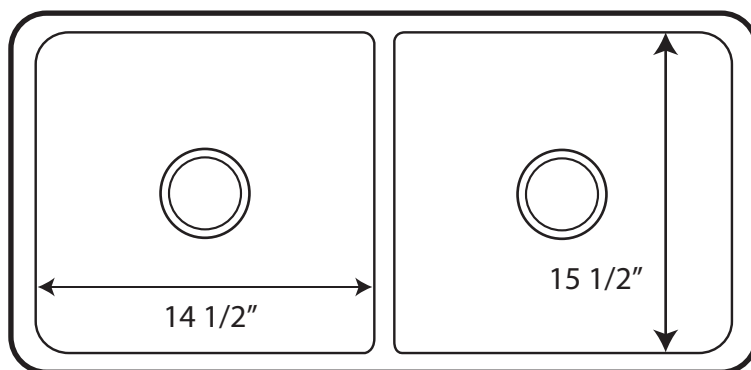

512-7089

This sink is finished on three sides only

As Whitehaus Collection® Farmhaus Fireclay Sinks are individually handmade, sink sizes can vary and all dimensions are approximate. We strongly recommend that your sink be supplied to your cabinetmaker prior to the fabrication of your kitchen cabinets and countertops. Cutouts are not to be made until they are checked against your sink. Whitehaus Collection® recommends the use of a protective grid in the bottom of the sink to avoid potential scuffing from heavy-duty cookware.