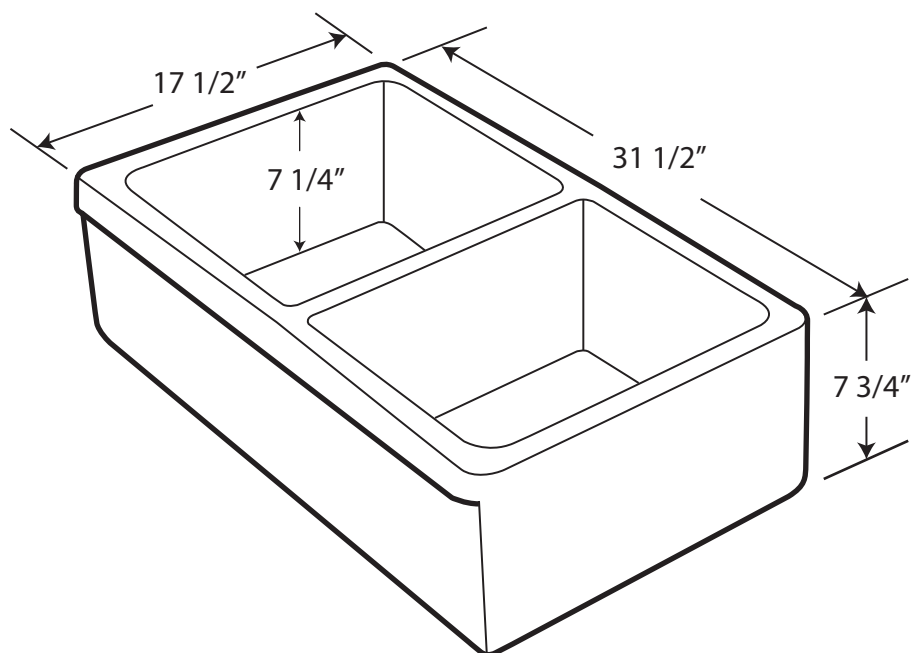

512-7089

This sink is finished on three sides only

As Whitehaus Collection® Farmhaus Fireclay Sinks are individually handmade, sink sizes can vary and all dimensions are approximate. We strongly recommend that your sink be supplied to your cabinetmaker prior to the fabrication of your kitchen cabinets and countertops. Cutouts are not to be made until they are checked against your sink. Whitehaus Collection® recommends the use of a protective grid in the bottom of the sink to avoid potential scuffing from heavy-duty cookware.