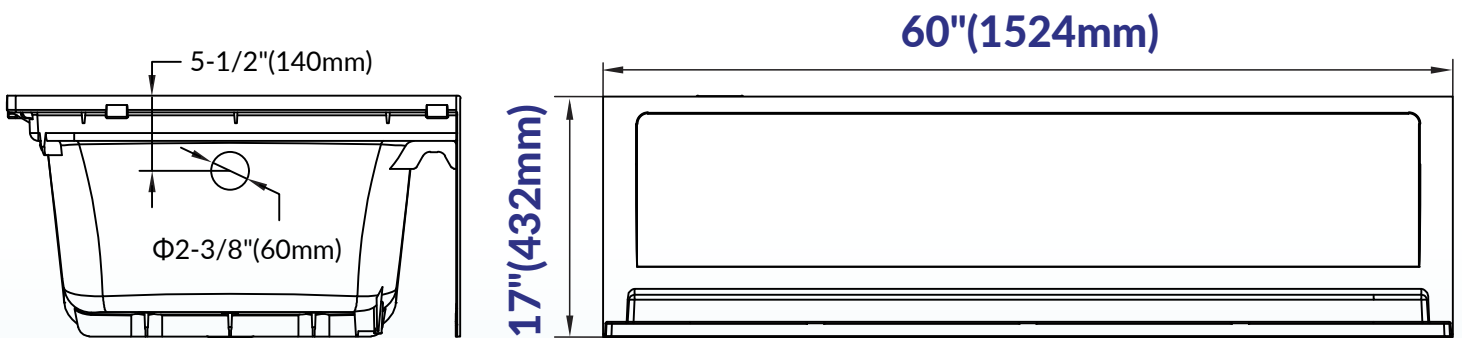

WOODBIDGE®

IMPORTANT INFORMATION

- Measurements are ± 1/2" and subject to change without notice
- Specifications & Configurations are subject to change without notice
- Please measure tub on-site before installation

- Measurements herein supersede all others published prior to publication date shown below
- Before ordering or installing, please consider future access to equipment

WOODBIDGE®

IMPORTANT INFORMATION

- Measurements are $\pm 1/2"$ and subject to change without notice
- Specifications & Configurations are subject to change without notice
- Please measure tub on-site before installation