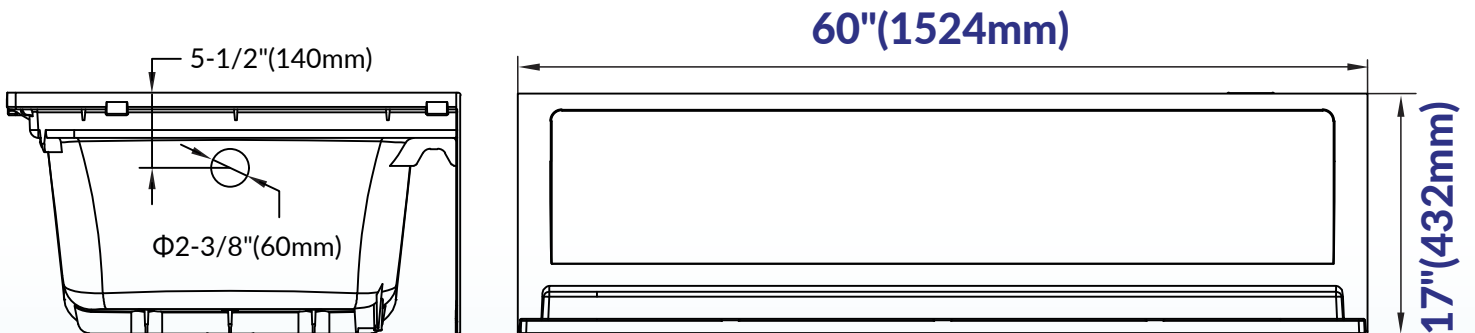

WOODBIDGE®

IMPORTANT INFORMATION

- Measurements are ± 1/2" and subject to change without notice
- Specifications & Configurations are subject to change without notice
- Please measure tub on-site before installation

- Measurements herein supersede all others published prior to publication date shown below
- Before ordering or installing, please consider future access to equipment

WOODBIDGE®

IMPORTANT INFORMATION

- Measurements are $\pm 1/2"$ and subject to change without notice
- Specifications & Configurations are subject to change without notice
- Please measure tub on-site before installation