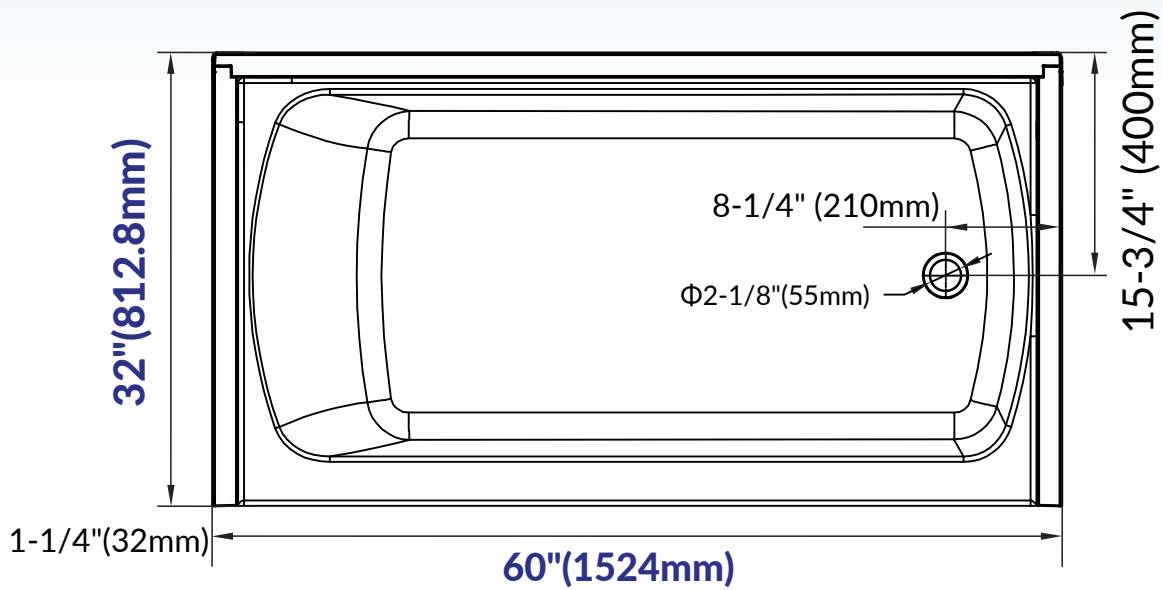

WOODBIDGE®

IMPORTANT INFORMATION

- Measurements are ± 1/2" and subject to change without notice
- Specifications & Configurations are subject to change without notice
- Please measure tub on-site before installation

- Measurements herein supersede all others published prior to publication date shown below
- Before ordering or installing, please consider future access to equipment

WOODBIDGE®

IMPORTANT INFORMATION

- Measurements are $\pm 1/2"$ and subject to change without notice
- Specifications & Configurations are subject to change without notice
- Please measure tub on-site before installation