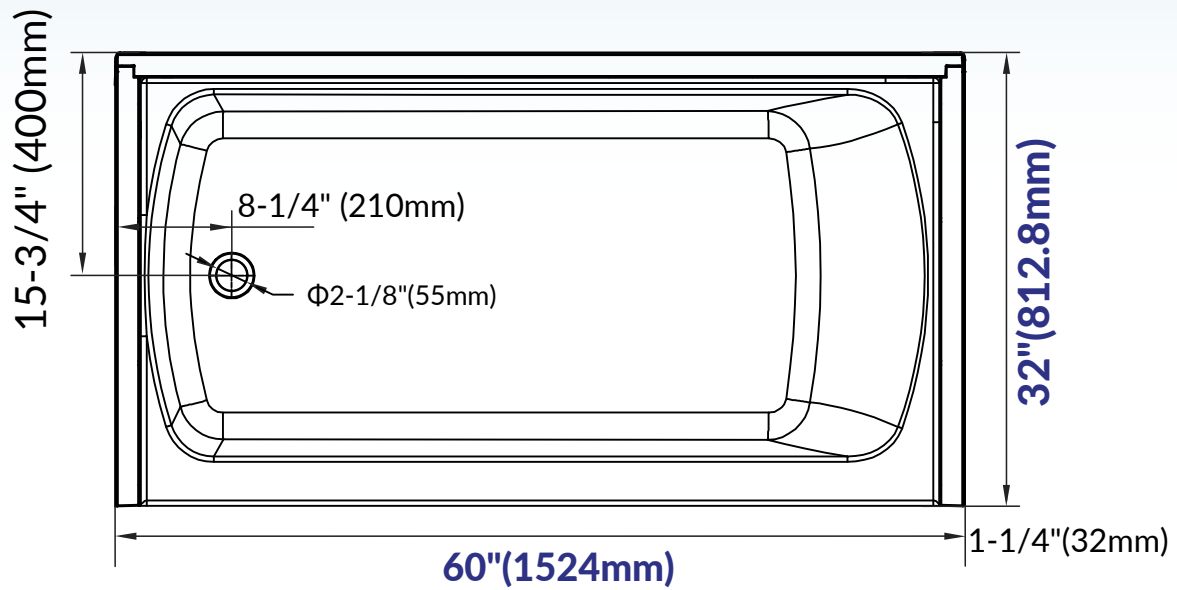

WOODBIDGE®

IMPORTANT INFORMATION

- Measurements are ± 1/2" and subject to change without notice
- Specifications & Configurations are subject to change without notice
- Please measure tub on-site before installation

- Measurements herein supersede all others published prior to publication date shown below
- Before ordering or installing, please consider future access to equipment

WOODBIDGE®

IMPORTANT INFORMATION

- Measurements are $\pm 1/2"$ and subject to change without notice
- Specifications & Configurations are subject to change without notice
- Please measure tub on-site before installation