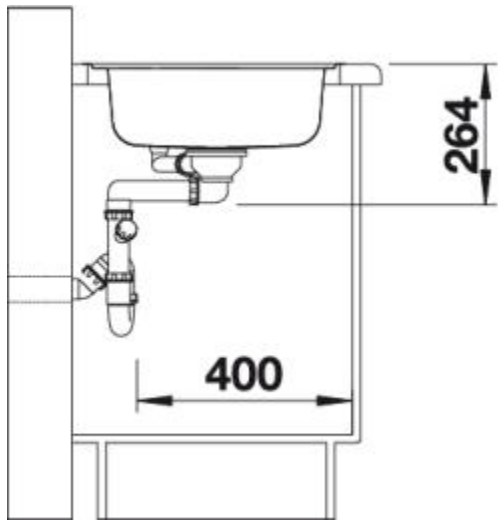

Stainless steel 18/10

Bowl right

Item No. BL450886

Details

Top View

Side View

Front View

Scope of supply

waste fitting with space-saving pipe, two 3 1/2" basket strainers,
pop-up waste for the main bowl

Design tips

Cabinet Width: 60 cm - 90 x 90 cm

Bowl depth: 160 mm / 30 mm

Cut out size: Template provided

Right hand bowl only