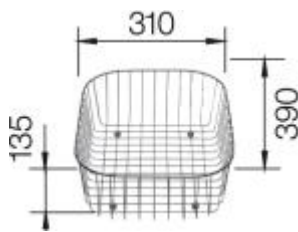

waste fitting with space-saving pipe, two 3 1/2" basket strainers,
pop-up waste for the main bowl

Design tips

Cabinet Width: 60 cm - 90 x 90 cm

Bowl depth: 160 mm / 30 mm

Cut out size: Template provided

Right hand bowl only

SmartCut chopping board
BL468088

Crockery basket
BL220573

Outlet cover CapFlow®
BL517666

BLANCO UK Limited

Tel: 01923 635200

Fax: 0800 0911608

> www.blanco.co.uk