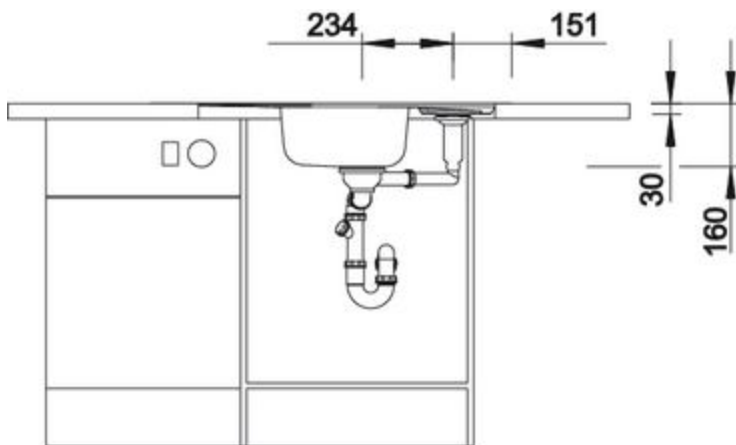

Stainless steel 18/10

Bowl right

Item No. BL450886

Details

Top View

Side View

Front View

Scope of supply

waste fitting with space-saving pipe, two 3 1/2" basket strainers,
pop-up waste for the main bowl

Design tips

Cabinet Width: 60 cm - 90 x 90 cm

Bowl depth: 160 mm / 30 mm

Cut out size: Template provided

Right hand bowl only