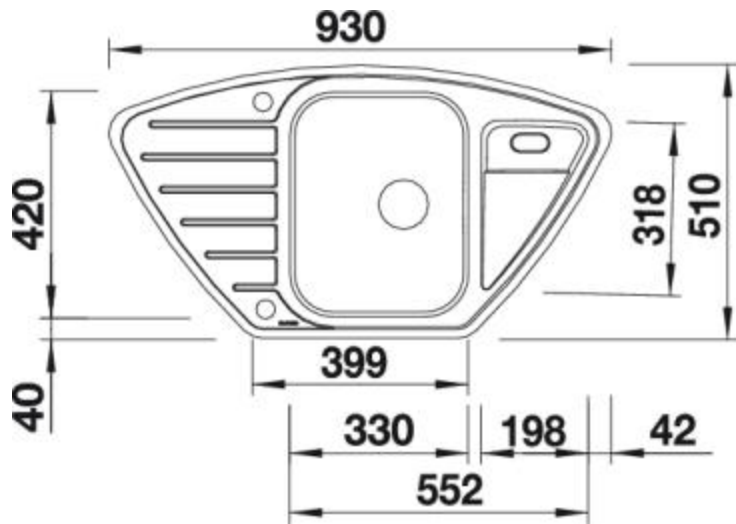

BLANCO LANTOS 9 E-IF

Item No. BL450886

Pros

The comprehensive range for all kitchen worktops

- Wide sink family range with clear shapes
- Compact drainer
- Suitable for corner and line designs

Surfaces

Stainless steel
18/10

Stainless steel 18/10

Bowl right

Item No. BL450886

Details

Top View

Side View

Front View

Scope of supply

waste fitting with space-saving pipe, two 3 1/2" basket strainers,
pop-up waste for the main bowl

Design tips

Cabinet Width: 60 cm - 90 x 90 cm

Bowl depth: 160 mm / 30 mm

Cut out size: Template provided

Right hand bowl only