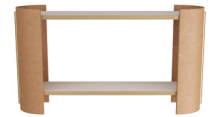

WARLEY CONSOLE

FLI04  
 Russet  
 H: 32.5 IN  
 W: 55 IN  
 D: 16 IN

The Warley offers proof that incorporating a stylish edge doesn't have to mean right angles. Designed with a smart mix of contrasting finishes and materials, the curved console is constructed in a capsule shape with two smoke oak shelves that suspend inside arched, russet leather-wrapped bases. Antique brass is used as banding around each shelf and again as cylindrical embellishments on each stitched, leather end capsule. Finish will vary.