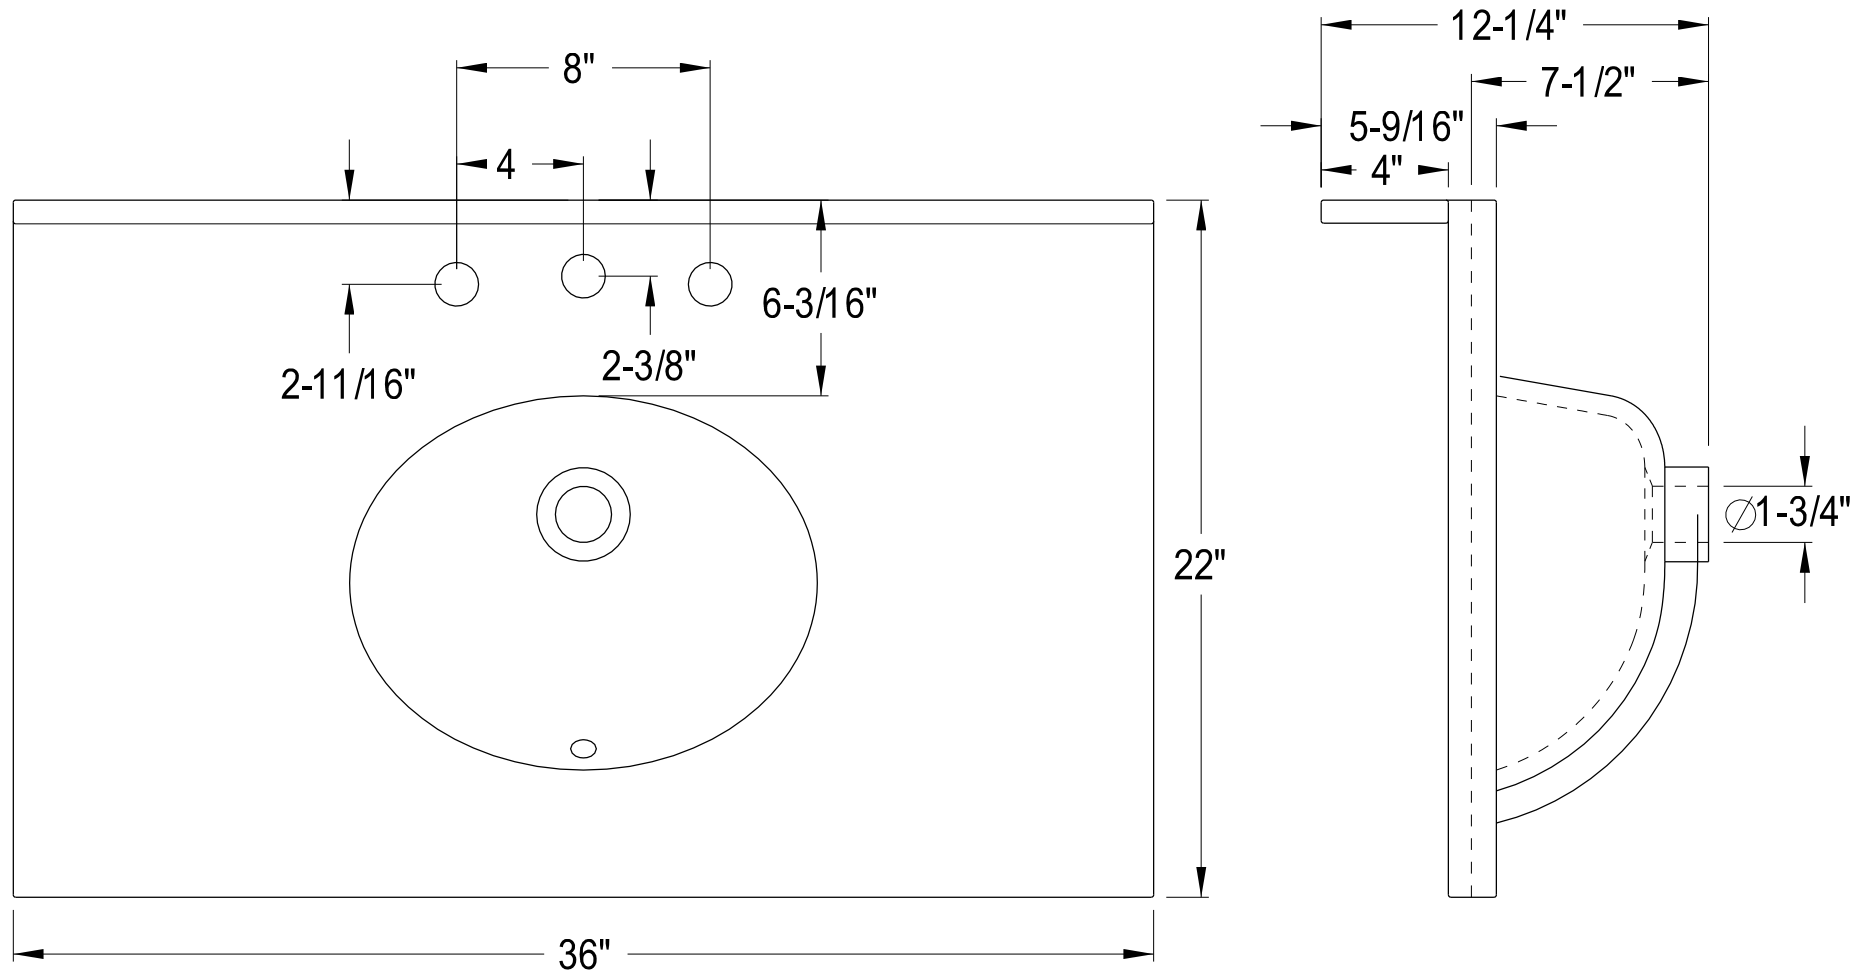

KVPB3622M38

36"X22"Carrara Marble Vanity Top With 17"X14"Undermount Sink

VAH282033C, ORB, SN

Acrylic Wash Basin Pedestal