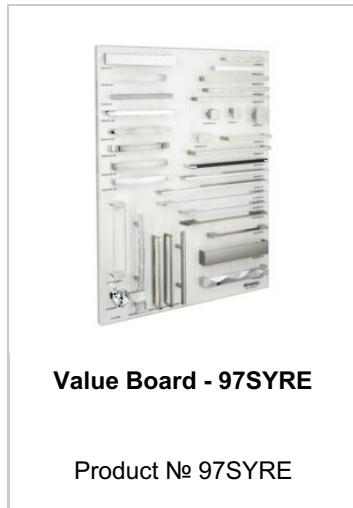

Contemporary Aluminum Pull - 720

This sleek pull is intended for vertical applications and will enhance the contemporary theme of any space with its clean lines and off-center grip.

Product № BP720256195

Center to Center 10 1/8 in*

Finish Brushed Nickel

Length - Overall Dimensions 12 5/8 in*

SUGGESTED PRODUCTS

DISCLAIMER

Although our black finish is achieved through a rigorous process, it may show signs of normal usage faster than other finishes.