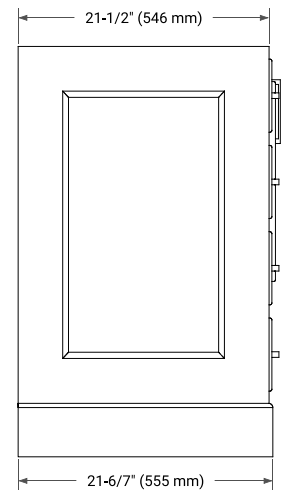

## BASE CABINET DIMENSIONS

72" W x 21.5" D x 34.5" H

### SIDE VIEW