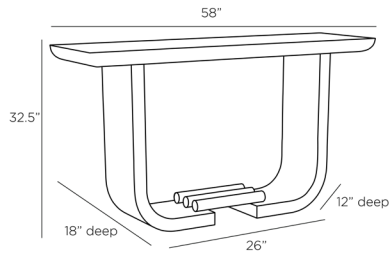

ARTERIOS

RALSTON CONSOLE

FLS04
H: 32.5 IN, W: 58 IN, D: 18 IN
Charcoal
Contract Suitable As Is

The best aspects of the Art Deco period are embodied in our Ralston console. This streamlined table is rendered with a rectangular top in charcoal-finished acacia veneer atop a curved pedestal base. Contrasting antique brass bar embellishments add a hint of luxury. Designed to pair with our matching Ralston dining table or staged on its own. Finish will vary.

APPEARANCE

Material	Amara Veneer, Iron
Finish	Antique Brass
Finish Will Vary	true
Top Coat/Sealant	true

DIMENSIONS

Foot Print	W: 26 IN, D: 12 IN
Clearance	30"
Diagonal Dimension	37.5 IN

SHIPPING

Shipping Requirements	TruckShip
Product Weight	88 LBS
Gross Weight 1	105.82 LBS
Shipping Box 1	H: 31.5 IN, L: 33 IN, W: 33 IN