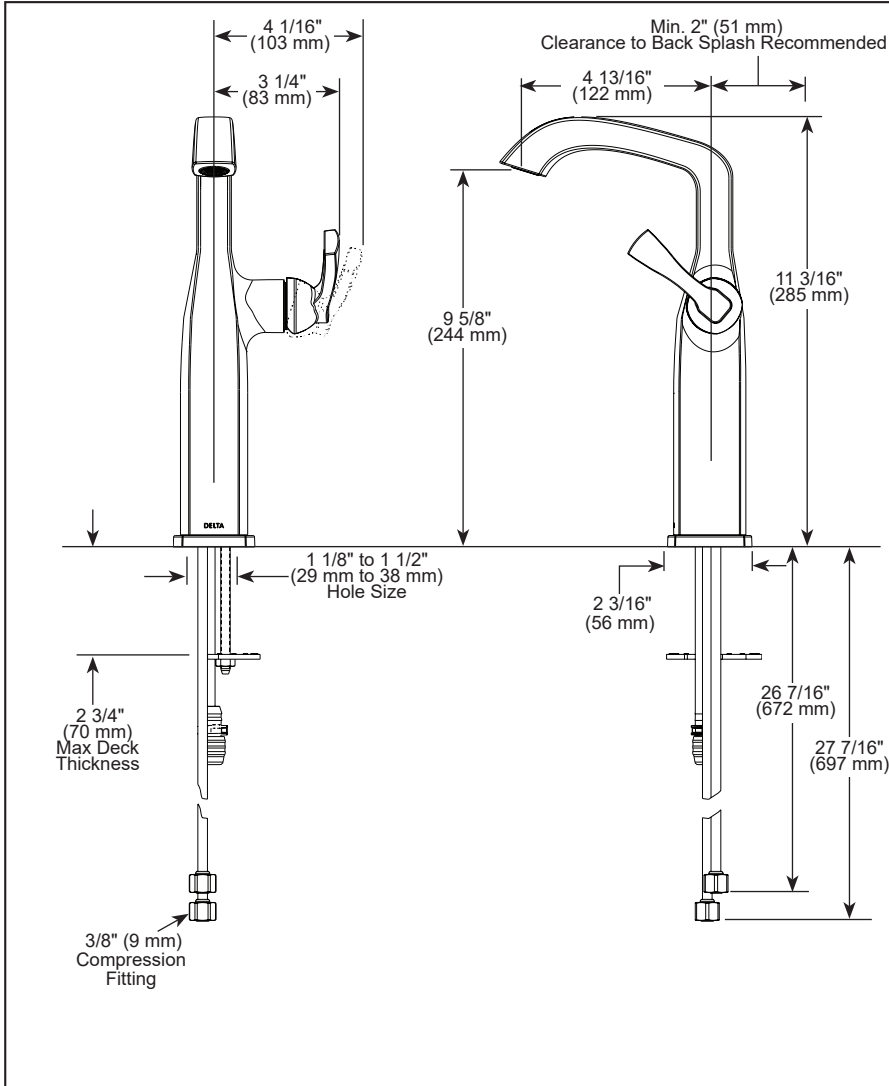

see what Delta can do™

BATHROOM FAUCET

- Stryke® Bath Collection
- Single Handle Deck Mount Vessel

FEATURES:

- Lumicoat™ Finish (-PR models only)
- Lumicoat™ Finishes easily wipe clean without cleaners and chemicals on the products most commonly touched areas

STANDARD SPECIFICATIONS:

- Max flow rate 1.2 gpm @ 60 psi, 4.5 L/min @ 414 kPa
- One hole mount
- Solid metal construction
- Diamond coated ceramic cartridge
- 1/4" O.D. straight, staggered PEX supply tubes
- Optional red/blue indicator ring provided with model
- Drain sold separately

COMPLIES WITH:

- ASME A112.18.1 / CSA B125.1
- ♿ Indicates compliance to ICC/ANSI A117.1
- EPA WaterSense®

▲ Designate Proper Finish Suffix

Delta reserves the right (1) to make changes in specifications and materials, and (2) to change or discontinue models, both without notice or obligation. Dimensions are for reference only. See current full-line price book or www.deltafaucet.com for finish options and product availability.