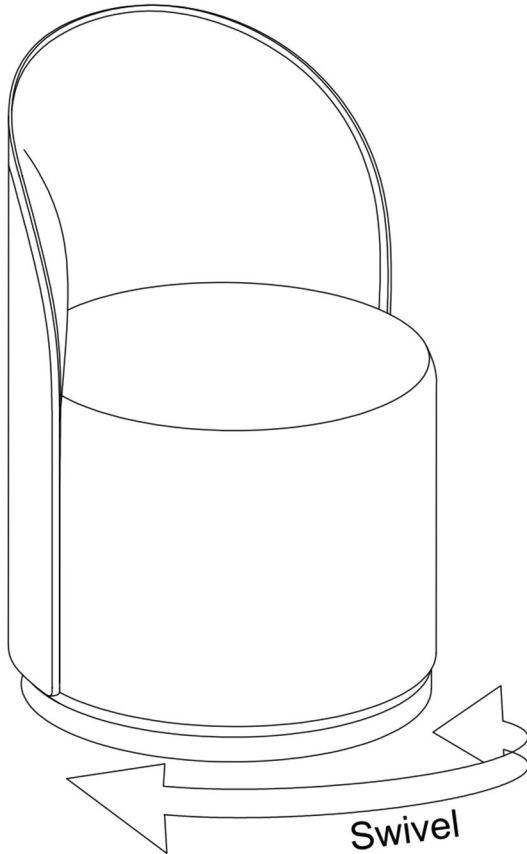

step 1

THE BASE OF THIS ACCENT CHAIR IS ROTATABLE, YOU CAN SIT ON IT AND ENJOY THE 360 DEGREE EASY SWIVEL ANY TIME YOU WANT.