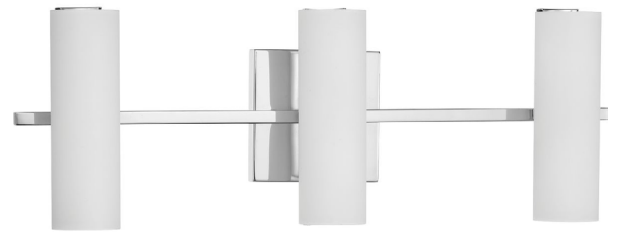

Three-Light Bath

Wall mounted • Damp location listed

Description:

Tubular etched glass shades pop against a geometric back plate to create Colonnade, an LED bath and vanity collection. Modern style and continuous illumination are ideal for a variety of bath and vanity settings - including Mid-Century and Luxe. LED source features 3000K and 90 CRI benefits, as well as a lifespan of more than 42,000 hours.

Specifications:

- Polished Chrome (-015) (plated)
- Steel construction
- Etched White Glass Cylindrical
- Tubular etched glass shades pop against a geometric back plate in Colonnade
- 3-light 28.5-watt LED bath fixture
- Colonnade is an LED bath and vanity collection
- An integrated LED source provides a variety of energy and cost savings benefits for the homeowner
- Features a plated Polished Chrome finish
- Etched white glass shade
- Measures 22"W x 7 1/2" H
- 52.6 lumens per watt
- Warm white 3000K lighting color, 1500 lumens and 90+CRI
- Ideal for Mid-Century and Luxe environments
- Mount on wall in bath and vanity settings to enhance a spa-like atmosphere
- Shop the complete Colonnade LED collection for a coordinated look throughout your bath and vanity areas
- Damp location listed
- Dimmable to 10% brightness (See Dimming Notes)
- Backplate covers a standard 4" octagonal recessed outlet box
- Mounting plate for outlet box included
- 6" of wire supplied
- Complies with "Americans with Disabilities Act" - ADA
- Meets California Title 24 JA8-2016

Images:

Dimensions:

Width: 22"
Depth: 3-7/8"
Height: 7-1/2"
H/CTR: 3-7/8" (glass facing up)

Glass
Height: 7-1/2"

Dimming Notes:

This is designed to be compatible with many Triac/ELV controls. The following is a partial list of known compatible dimmer controls.