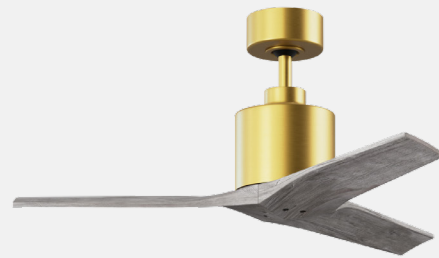

NEW BLADE DESIGN

48 POSSIBLE VARIATIONS

Mollywood

Timeless Sophistication

Mollywood's exquisitely sculpted blades—crafted using advanced design technology—achieve a striking yet harmonious form, creating a sense of effortless motion and refined beauty. Mollywood seamlessly complements a variety of interior styles. Whether gracing a sleek contemporary loft or a warm, rustic retreat, it makes an unforgettable statement of elegance and function. Crafted from cast aluminum and heavy stamped steel, this fan is built to last, backed by a limited lifetime warranty—a timeless piece of design that brings both serenity and sophistication to any space.

Shown:

MW-TB-WA-60 Textured Bronze Finish, with 60" Walnut Tone Blades
See a similar look in a Ceiling Mount, The Irene 3H on pg. 50

Shown:
MW-MWH-BK-60 Matte Brushed Brass Finish, with 60" Matte Black Blades

MW-TB-WA-42
 Textured Bronze Finish,
 with 42" Walnut Tone Blades

MW-BRBR-BW-42
 Brushed Brass Finish,
 with 42" Barn Wood Tone Blades

MW-TB-BK-52
 Textured Bronze Finish,
 with 52" Matte Black Blades

MW-MWH-WA-52
 Matte White Finish,
 with 52" Walnut Tone Blades

MW-BK-BW-60
 Matte Black Finish,
 with 60" Barn Wood Tone Blades

MW-BK-BK-60
 Matte Black Finish,
 with 60" Matte Black Blades

PRODUCT FEATURES

- DC Motor
- Silent Motor
- Handheld Remote
- 30° Slant Ceiling Canopy
- Wall Control
- Damp Location
- Unipack Shipping
- Optional 60° Slant Mount