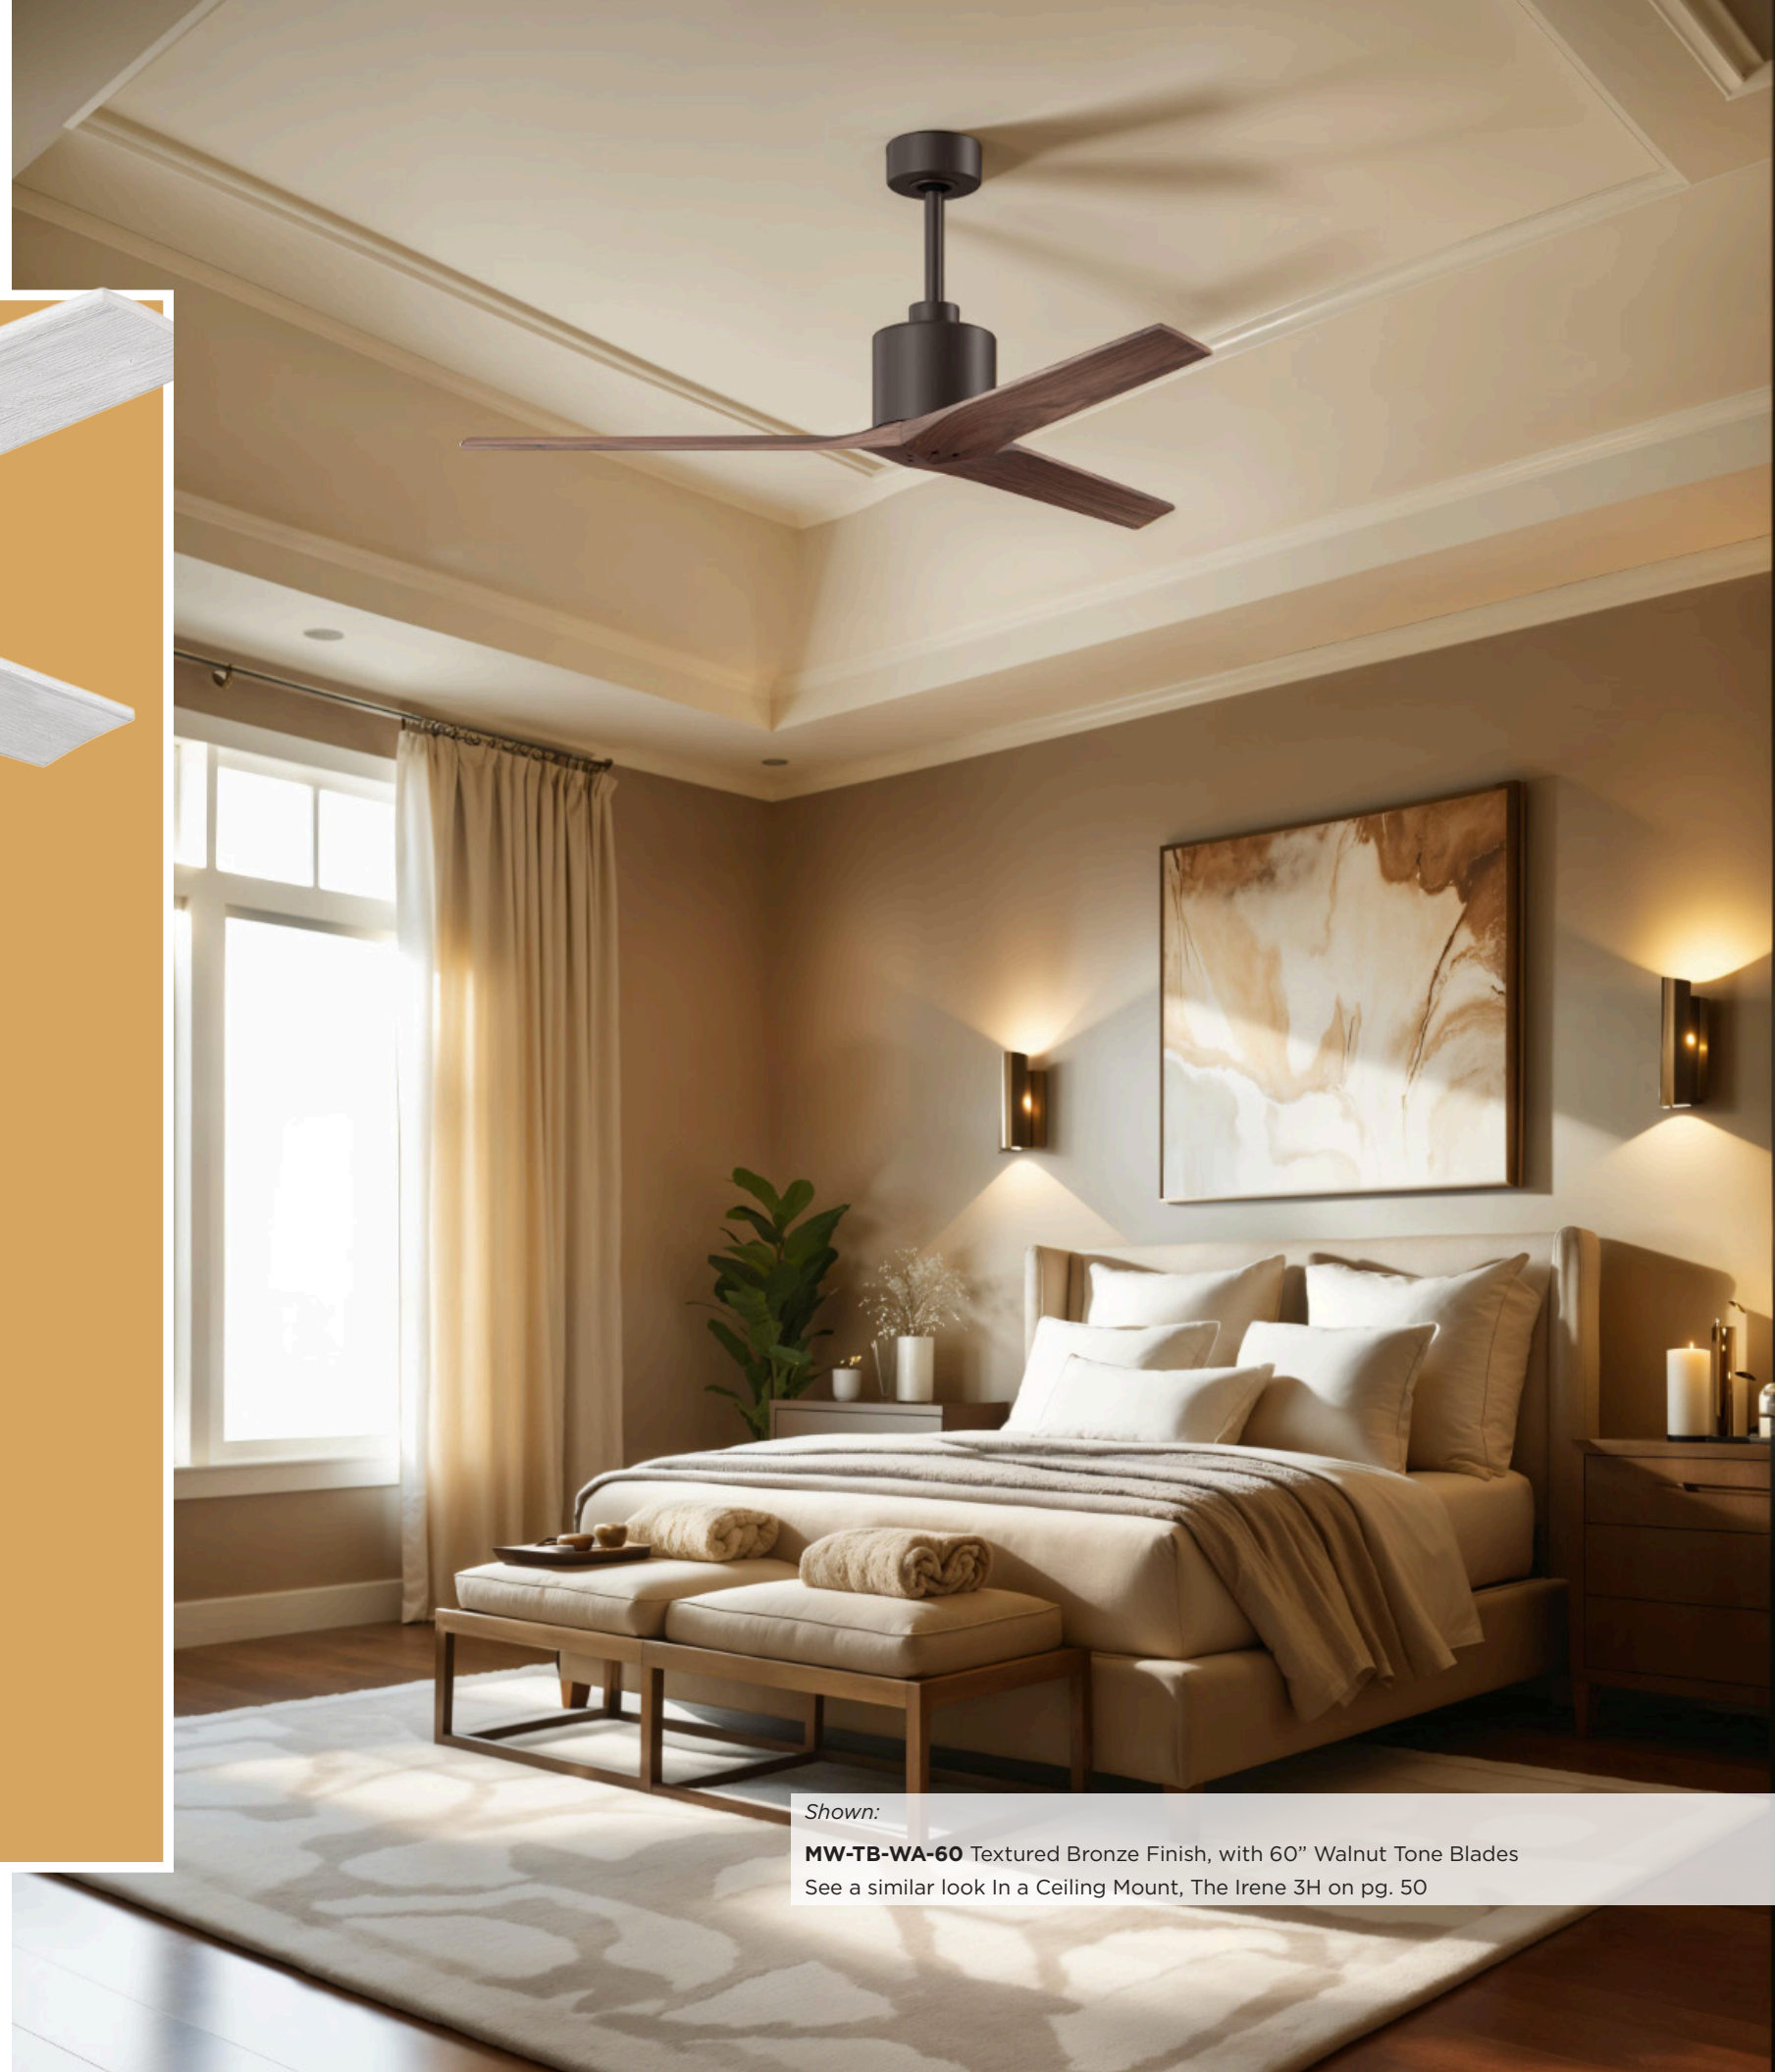

NEW BLADE DESIGN

48 POSSIBLE VARIATIONS

Mollywood

Timeless Sophistication

Mollywood's exquisitely sculpted blades—crafted using advanced design technology—achieve a striking yet harmonious form, creating a sense of effortless motion and refined beauty. Mollywood seamlessly complements a variety of interior styles. Whether gracing a sleek contemporary loft or a warm, rustic retreat, it makes an unforgettable statement of elegance and function. Crafted from cast aluminum and heavy stamped steel, this fan is built to last, backed by a limited lifetime warranty—a timeless piece of design that brings both serenity and sophistication to any space.

Shown:

MW-TB-WA-60 Textured Bronze Finish, with 60" Walnut Tone Blades
See a similar look in a Ceiling Mount, The Irene 3H on pg. 50

Shown:
MW-MWH-BK-60 Matte Brushed Brass Finish, with 60" Matte Black Blades