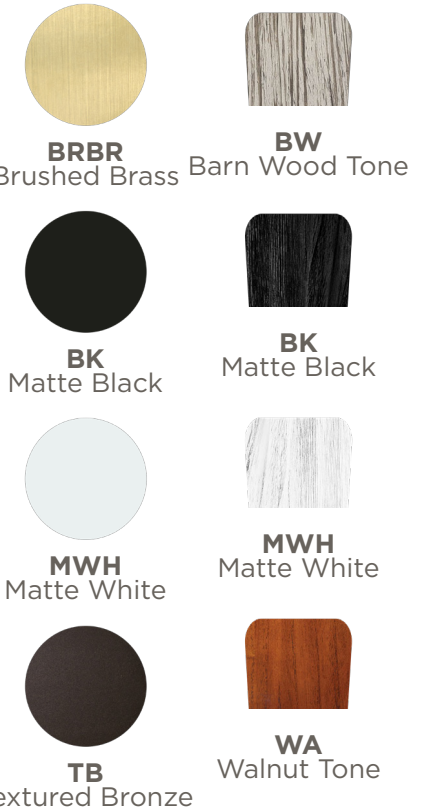

Shown:

MW-TB-WA-60 Textured Bronze Finish, with 60" Walnut Tone Blades
See a similar look in a Ceiling Mount, The Irene 3H on pg. 50

Shown:
MW-MWH-BK-60 Matte Brushed Brass Finish, with 60" Matte Black Blades

MW-TB-WA-42
 Textured Bronze Finish,
 with 42" Walnut Tone Blades

MW-BRBR-BW-42
 Brushed Brass Finish,
 with 42" Barn Wood Tone Blades

MW-TB-BK-52
 Textured Bronze Finish,
 with 52" Matte Black Blades

MW-MWH-WA-52
 Matte White Finish,
 with 52" Walnut Tone Blades

TECHNICAL SPECIFICATIONS

SKU BUILDER

MK-XXXX-XXX-XX
 (Model+Finish+Blade+Diameter)

FAN FINISHES

48 POSSIBLE VARIATIONS

Fan Finishes **Blade Finishes**
 No Light Kit 42" 52" 60"

STANDARD EQUIPMENT

Downrod 10in / 25cm
Slant Ceiling Canopy 30°