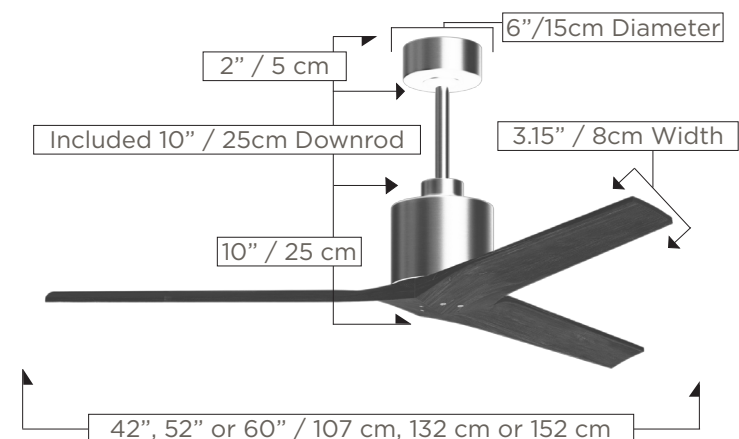

TECHNICAL SPECIFICATIONS

SKU BUILDER

MK-XXXX-XXX-XX
(Model+Finish+Blade+Diameter)