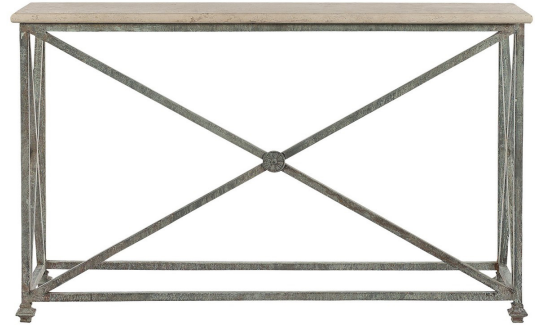

# Medallion Console (60"W)

ELLAHOME

SKU#

**CL21L**

Overall

36"h x 60"w x 15"d

Description

Make a stylish mark in your living room or foyer with this metal and stone console table. The sleek and airy appearance makes this piece stylish and functional. An X-style frame is enhanced with a small medallion accent at the center.

Materials

Wrought Iron/ Stone Top

Finish Options

- |                                                                                     |    |                    |
|-------------------------------------------------------------------------------------|----|--------------------|
|   | AB | Antique Black      |
|  | BB | Bronzed Brass      |
|  | DO | Deep Ocean         |
|  | DG | Distressed Gray    |
|  | FB | Flat Black         |
|  | GL | Gold Leaf (+15%)   |
|  | MB | Metallic Bronze    |
|  | MG | Metallic Graphite  |
|  | OW | Oyster White       |
|  | SL | Silver Leaf (+15%) |

Top Options

- |                                                                                     |    |                 |
|-------------------------------------------------------------------------------------|----|-----------------|
|   | CM | Carrera Marble  |
|  | LT | Lite Travertine |

Weight

125 lb