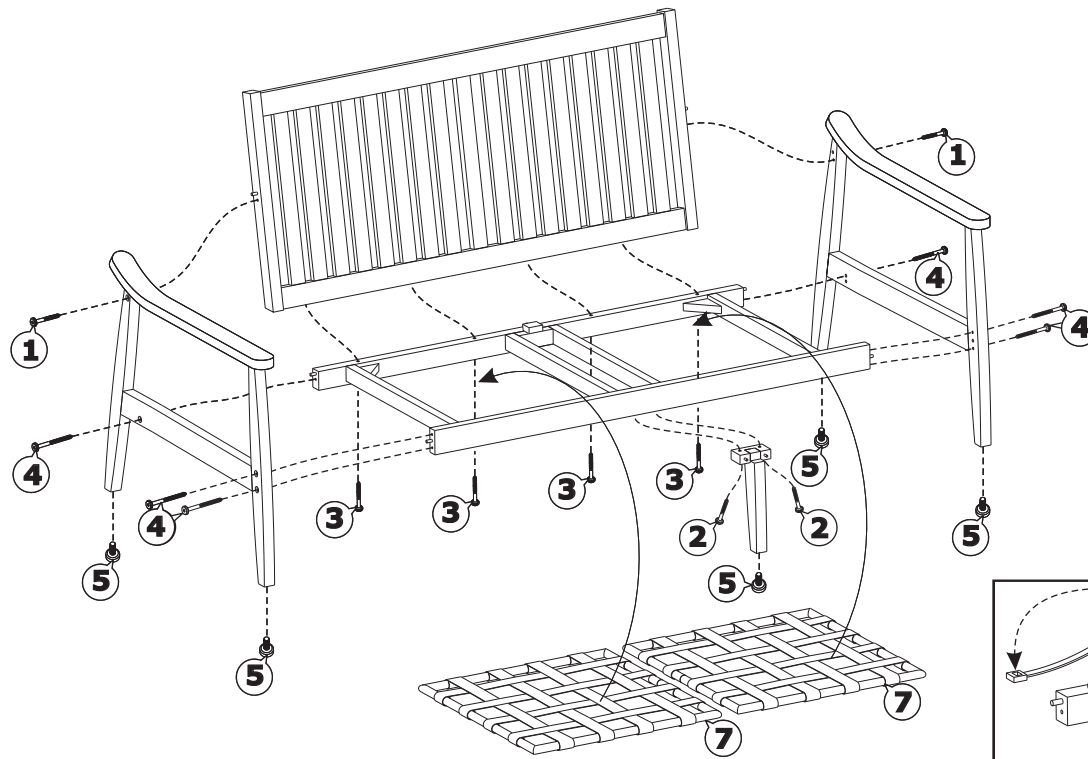

Assembly Instruction

- 1**  **F-screw 6x50-T30, GS x 2 PCS SEM201426**
- 2**  **F-screw 6x30-T30, GS x 2 PCS SEM201424**
- 3**  **F-screw 6x70-T30, GS x 4 PCS SEM201428**
- 4**  **F-screw 6x80-T30, GS x 6 PCS SEM201429**
- 5**  **Bench foot black, P x 5 PCS SEM201254**
- 6**  **Torx key T30, GS x 1 PCS SEM201430**
- 7**  **Yuni seatrest, ALU, PWB x 2 PCS SEM900039**
- 8**  **Cable tie, N x 8 PCS SEM201701**

LOVESEAT

Follow the stamped codes (such A,B,1,2, etc.) on each part that shall be assembled