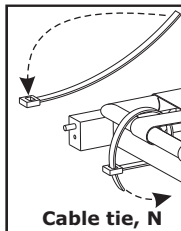

Assembly Instruction

- 1**  **F-screw 6x50-T30, GS x 2 PCS SEM201426**
- 2**  **F-screw 6x30-T30, GS x 2 PCS SEM201424**
- 3**  **F-screw 6x70-T30, GS x 4 PCS SEM201428**
- 4**  **F-screw 6x80-T30, GS x 6 PCS SEM201429**
- 5**  **Bench foot black, P x 5 PCS SEM201254**
- 6**  **Torx key T30, GS x 1 PCS SEM201430**
- 7**  **Yuni seatrest, ALU, PWB x 2 PCS SEM900039**
- 8**  **Cable tie, N x 8 PCS SEM201701**

LOVESEAT

Follow the stamped codes (such A,B,1,2, etc.) on each part that shall be assembled