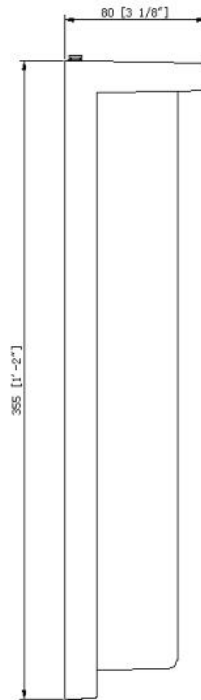

Wall Sconce Lights

LIGHT SPECIFICATIONS LED OUTDOOR WALL SCNCE SPECIFICATIONS

• PRODUCT MODEL	
• WATTS	20W
• LUMENS	1100LM
• COLOR TEMPERATURE	4000K
• CRI	RA>80
• VOLTAGE	100-277V NON-DIMMABLE
• IP RATED	ETL WET LOCATION
• OPERATING TEMPRATURE	-20~45°C
• MATERIAL	ALUMINUM+ACRYLIC
• FINISH	PAINTED SILVER
• MOUNTING	WALL MOUNTING
• SHADE SHAPE	RECTANGLE
• SHADE MATERIAL	ACRYLIC
• SHADE COLOR	WHITE ACRYLIC
• WARRANTY	5-YEAR LIMITED
• FIXTURE SIZE	6"x14"x3-1/8"
• CASE QUANTITY	6 PACK
• INNER CARTON SIZE	16x8.5x36.5cm
• MASTER CARTON SIZE	34x28x38cm
• NET WEIGHT	8.04KG
• GROSS WEIGHT	10.06KG

LIGHT SPECIFICATIONS LED OUTDOOR WALL SCNCE SPECIFICATIONS

• PRODUCT MODEL	
• WATTS	20W
• LUMENS	1100LM
• COLOR TEMPERATURE	5000K
• CRI	RA>80
• VOLTAGE	100-277V NON-DIMMABLE
• IP RATED	ETL WET LOCATION
• OPERATING TEMPRATURE	-20~45°C
• MATERIAL	ALUMINUM+ACRYLIC
• FINISH	PAINTED SILVER
• MOUNTING	WALL MOUNTING
• SHADE SHAPE	RECTANGLE
• SHADE MATERIAL	ACRYLIC
• SHADE COLOR	WHITE ACRYLIC
• WARRANTY	5-YEAR LIMITED
• FIXTURE SIZE	6"x14"x3-1/8"
• CASE QUANTITY	6 PACK
• INNER CARTON SIZE	16x8.5x36.5cm
• MASTER CARTON SIZE	34x28x38cm
• NET WEIGHT	8.04KG
• GROSS WEIGHT	10.06KG