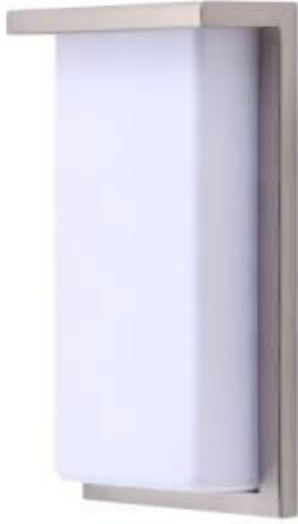

Wall Sconce Lights

LIGHT SPECIFICATIONS LED OUTDOOR WALL SCNCE SPECIFICATIONS

• PRODUCT MODEL	
• WATTS	20W
• LUMENS	1100LM
• COLOR TEMPERATURE	4000K
• CRI	RA>80
• VOLTAGE	100-277V NON-DIMMABLE
• IP RATED	ETL WET LOCATION
• OPERATING TEMPRATURE	-20~45°C
• MATERIAL	ALUMINUM+ACRYLIC
• FINISH	PAINTED SILVER
• MOUNTING	WALL MOUNTING
• SHADE SHAPE	RECTANGLE
• SHADE MATERIAL	ACRYLIC
• SHADE COLOR	WHITE ACRYLIC
• WARRANTY	5-YEAR LIMITED
• FIXTURE SIZE	6"x14"x3-1/8"
• CASE QUANTITY	6 PACK
• INNER CARTON SIZE	16x8.5x36.5cm
• MASTER CARTON SIZE	34x28x38cm
• NET WEIGHT	8.04KG
• GROSS WEIGHT	10.06KG

LIGHT SPECIFICATIONS LED OUTDOOR WALL SCNCE SPECIFICATIONS

• PRODUCT MODEL	
• WATTS	20W
• LUMENS	1100LM
• COLOR TEMPERATURE	5000K
• CRI	RA>80
• VOLTAGE	100-277V NON-DIMMABLE
• IP RATED	ETL WET LOCATION
• OPERATING TEMPRATURE	-20~45°C
• MATERIAL	ALUMINUM+ACRYLIC
• FINISH	PAINTED SILVER
• MOUNTING	WALL MOUNTING
• SHADE SHAPE	RECTANGLE
• SHADE MATERIAL	ACRYLIC
• SHADE COLOR	WHITE ACRYLIC
• WARRANTY	5-YEAR LIMITED
• FIXTURE SIZE	6"x14"x3-1/8"
• CASE QUANTITY	6 PACK
• INNER CARTON SIZE	16x8.5x36.5cm
• MASTER CARTON SIZE	34x28x38cm
• NET WEIGHT	8.04KG
• GROSS WEIGHT	10.06KG