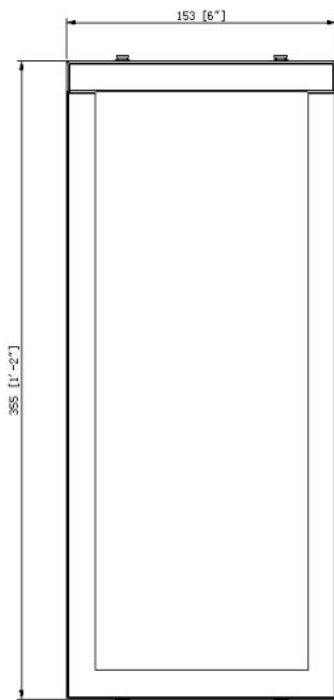

Wall Sconce Lights

LIGHT SPECIFICATIONS LED OUTDOOR WALL SCNCE SPECIFICATIONS

• PRODUCT MODEL	
• WATTS	20W
• LUMENS	1100LM
• COLOR TEMPERATURE	4000K
• CRI	RA>80
• VOLTAGE	100-277V NON-DIMMABLE
• IP RATED	ETL WET LOCATION
• OPERATING TEMPRATURE	-20~45°C
• MATERIAL	ALUMINUM+ACRYLIC
• FINISH	PAINTED SILVER
• MOUNTING	WALL MOUNTING
• SHADE SHAPE	RECTANGLE
• SHADE MATERIAL	ACRYLIC
• SHADE COLOR	WHITE ACRYLIC
• WARRANTY	5-YEAR LIMITED
• FIXTURE SIZE	6"x14"x3-1/8"
• CASE QUANTITY	6 PACK
• INNER CARTON SIZE	16x8.5x36.5cm
• MASTER CARTON SIZE	34x28x38cm
• NET WEIGHT	8.04KG
• GROSS WEIGHT	10.06KG

LIGHT SPECIFICATIONS LED OUTDOOR WALL SCNCE SPECIFICATIONS

• PRODUCT MODEL	
• WATTS	20W
• LUMENS	1100LM
• COLOR TEMPERATURE	5000K
• CRI	RA>80
• VOLTAGE	100-277V NON-DIMMABLE
• IP RATED	ETL WET LOCATION
• OPERATING TEMPRATURE	-20~45°C
• MATERIAL	ALUMINUM+ACRYLIC
• FINISH	PAINTED SILVER
• MOUNTING	WALL MOUNTING
• SHADE SHAPE	RECTANGLE
• SHADE MATERIAL	ACRYLIC
• SHADE COLOR	WHITE ACRYLIC
• WARRANTY	5-YEAR LIMITED
• FIXTURE SIZE	6"x14"x3-1/8"
• CASE QUANTITY	6 PACK
• INNER CARTON SIZE	16x8.5x36.5cm
• MASTER CARTON SIZE	34x28x38cm
• NET WEIGHT	8.04KG
• GROSS WEIGHT	10.06KG