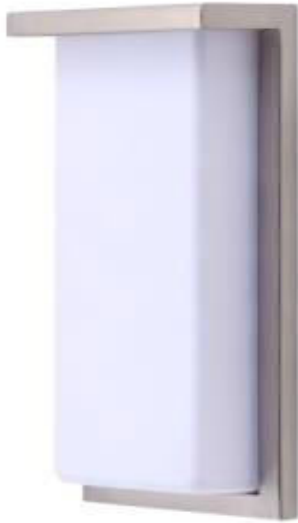

Wall Sconce Lights

LIGHT SPECIFICATIONS LED OUTDOOR WALL SCNCE SPECIFICATIONS

• PRODUCT MODEL	
• WATTS	20W
• LUMENS	1100LM
• COLOR TEMPERATURE	4000K
• CRI	RA>80
• VOLTAGE	100-277V NON-DIMMABLE
• IP RATED	ETL WET LOCATION
• OPERATING TEMPRATURE	-20~45°C
• MATERIAL	ALUMINUM+ACRYLIC
• FINISH	PAINTED SILVER
• MOUNTING	WALL MOUNTING
• SHADE SHAPE	RECTANGLE
• SHADE MATERIAL	ACRYLIC
• SHADE COLOR	WHITE ACRYLIC
• WARRANTY	5-YEAR LIMITED
• FIXTURE SIZE	6"x14"x3-1/8"
• CASE QUANTITY	6 PACK
• INNER CARTON SIZE	16x8.5x36.5cm
• MASTER CARTON SIZE	34x28x38cm
• NET WEIGHT	8.04KG
• GROSS WEIGHT	10.06KG

LIGHT SPECIFICATIONS LED OUTDOOR WALL SCNCE SPECIFICATIONS

• PRODUCT MODEL	
• WATTS	20W
• LUMENS	1100LM
• COLOR TEMPERATURE	5000K
• CRI	RA>80
• VOLTAGE	100-277V NON-DIMMABLE
• IP RATED	ETL WET LOCATION
• OPERATING TEMPRATURE	-20~45°C
• MATERIAL	ALUMINUM+ACRYLIC
• FINISH	PAINTED SILVER
• MOUNTING	WALL MOUNTING
• SHADE SHAPE	RECTANGLE
• SHADE MATERIAL	ACRYLIC
• SHADE COLOR	WHITE ACRYLIC
• WARRANTY	5-YEAR LIMITED
• FIXTURE SIZE	6"x14"x3-1/8"
• CASE QUANTITY	6 PACK
• INNER CARTON SIZE	16x8.5x36.5cm
• MASTER CARTON SIZE	34x28x38cm
• NET WEIGHT	8.04KG
• GROSS WEIGHT	10.06KG