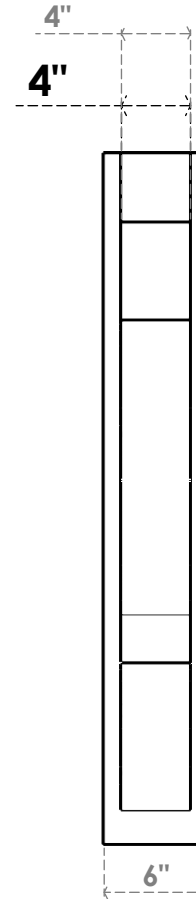

**ITEM NUMBER: OUTUROC040X060X32000X40000X040X020X040BOA44RCPR**

4"W TOP X 6"W BACK X 32"D X 40"H X 4"T TOP X 2"T BACK TIMBERTHANE ROUGH CEDAR BALBOA FAUX WOOD OPEN OUTLOOKER, BLOCK TOP AND BACK, 4"W CLOSED BRACE, PRIMED TAN

**SIDE PROFILE**

**FRONT PROFILE**

**ISOMETRIC**

GENERATED DATE : 07/05/2023

**EKENA MILLWORK**  
2300 WEST MAIN ST.  
CLARKSVILLE, TX 75426  
TOLL FREE: 866-607-0453  
WWW.EKENAMILLWORK.COM

**NOTES**

1. INSTALLATION TO BE COMPLETED IN ACCORDANCE WITH MANUFACTURER'S SPECIFICATIONS.
2. DRAWING MAY NOT BE TO SCALE
3. THIS DRAWING IS INTENDED FOR DESIGN AND PLANNING PURPOSES ONLY.
4. ALL INFORMATION CONTAINED HEREIN WAS CURRENT AT THE TIME OF DEVELOPMENT BUT MUST BE REVIEWED AND APPROVED BY THE PRODUCT MANUFACTURER TO BE CONSIDERED ACCURATE.
5. TIMBERTHANE ARCHITECTURAL PRODUCTS ARE MADE FROM HIGH DENSITY URETHANE AND COME FACTORY PRIMED