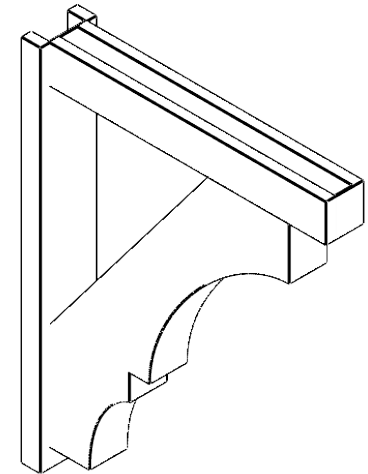

**ITEM NUMBER: OUTUROC040X060X32000X40000X040X020X040BOA44RCPR**

4"W TOP X 6"W BACK X 32"D X 40"H X 4"T TOP X 2"T BACK TIMBERTHANE ROUGH CEDAR BALBOA FAUX WOOD OPEN OUTLOOKER, BLOCK TOP AND BACK, 4"W CLOSED BRACE, PRIMED TAN

**SIDE PROFILE**

**FRONT PROFILE**

**ISOMETRIC**

GENERATED DATE : 07/05/2023

**EKENA MILLWORK**  
2300 WEST MAIN ST.  
CLARKSVILLE, TX 75426  
TOLL FREE: 866-607-0453  
WWW.EKENAMILLWORK.COM

**NOTES**

1. INSTALLATION TO BE COMPLETED IN ACCORDANCE WITH MANUFACTURER'S SPECIFICATIONS.
2. DRAWING MAY NOT BE TO SCALE
3. THIS DRAWING IS INTENDED FOR DESIGN AND PLANNING PURPOSES ONLY.
4. ALL INFORMATION CONTAINED HEREIN WAS CURRENT AT THE TIME OF DEVELOPMENT BUT MUST BE REVIEWED AND APPROVED BY THE PRODUCT MANUFACTURER TO BE CONSIDERED ACCURATE.
5. TIMBERTHANE ARCHITECTURAL PRODUCTS ARE MADE FROM HIGH DENSITY URETHANE AND COME FACTORY PRIMED