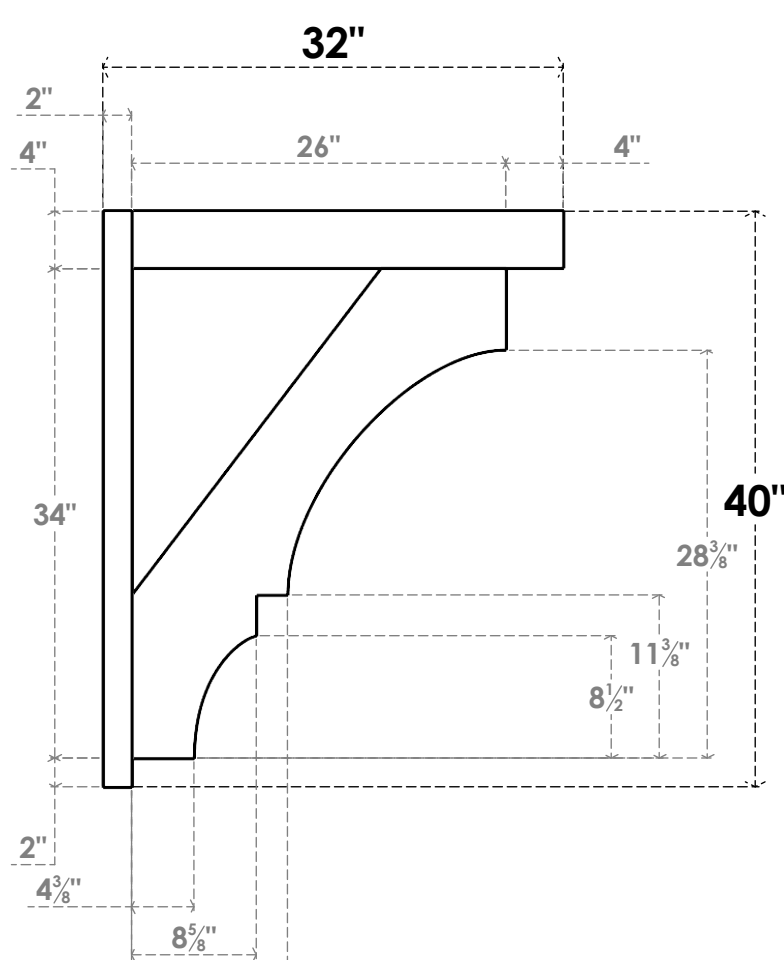

**ITEM NUMBER: OUTUROC040X060X32000X40000X040X020X040BOA44RCPR**

4"W TOP X 6"W BACK X 32"D X 40"H X 4"T TOP X 2"T BACK TIMBERTHANE ROUGH CEDAR BALBOA FAUX WOOD OPEN OUTLOOKER, BLOCK TOP AND BACK, 4"W CLOSED BRACE, PRIMED TAN

**SIDE PROFILE**

**FRONT PROFILE**

**ISOMETRIC**

GENERATED DATE : 07/05/2023

**EKENA MILLWORK**  
2300 WEST MAIN ST.  
CLARKSVILLE, TX 75426  
TOLL FREE: 866-607-0453  
WWW.EKENAMILLWORK.COM

**NOTES**

1. INSTALLATION TO BE COMPLETED IN ACCORDANCE WITH MANUFACTURER'S SPECIFICATIONS.
2. DRAWING MAY NOT BE TO SCALE
3. THIS DRAWING IS INTENDED FOR DESIGN AND PLANNING PURPOSES ONLY.
4. ALL INFORMATION CONTAINED HEREIN WAS CURRENT AT THE TIME OF DEVELOPMENT BUT MUST BE REVIEWED AND APPROVED BY THE PRODUCT MANUFACTURER TO BE CONSIDERED ACCURATE.
5. TIMBERTHANE ARCHITECTURAL PRODUCTS ARE MADE FROM HIGH DENSITY URETHANE AND COME FACTORY PRIMED