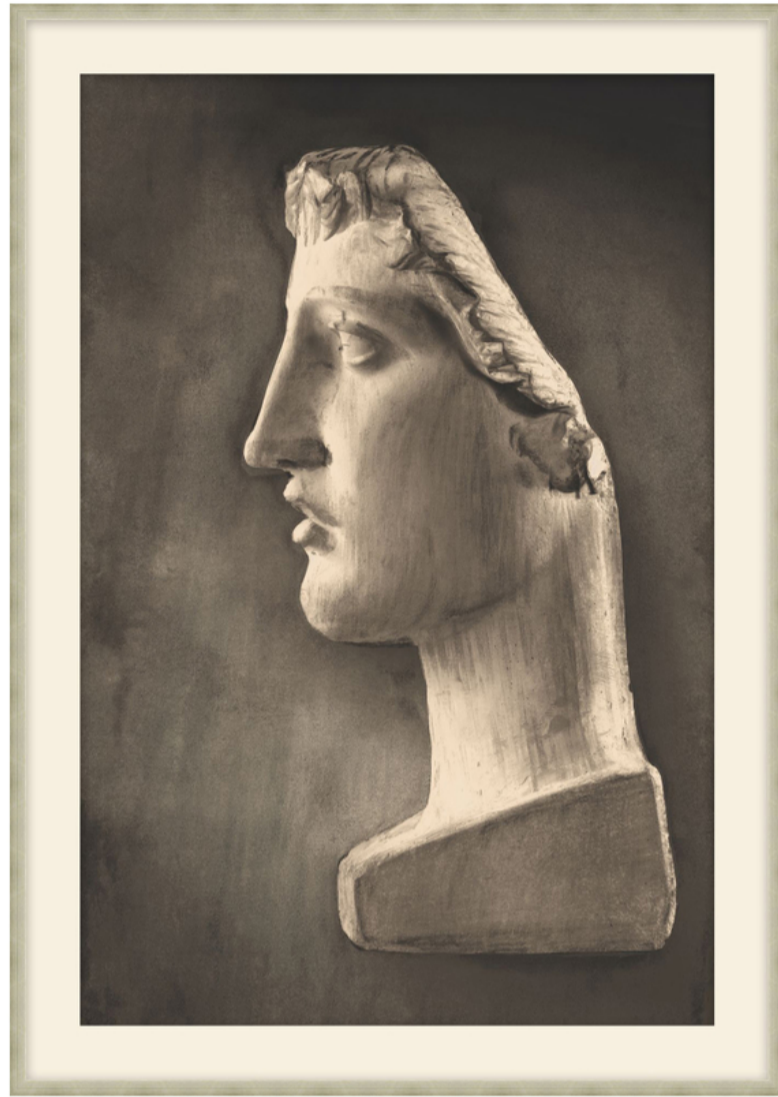

THEODORE ALEXANDER

Roman Profile 3

D3128S62546-5113

Wood Frame

Textured Paper - Floated Deckled

M4 - Warm White Smooth + White Core Width:2.5"

W 23½ x D 1¼ x H 31½ inches

Material(s):

Collection: Art by TA

Style: Modern / Formal Modern

Type: Décor / Wall Art