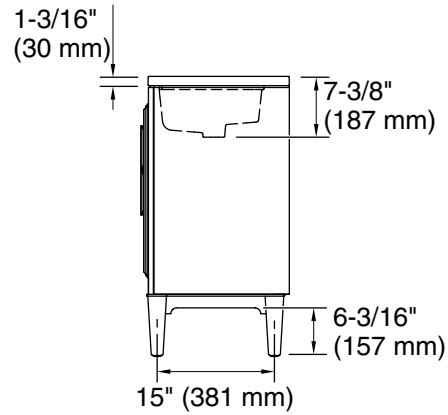

## Features

- Two full-extension 12-3/4" (325 mm) drawers with soft-close side-mount slides
- Three-way adjustable slow-close door hinges for easy cabinet access
- 18" (457 mm) cabinet interior provides ample storage space
- Finish-matched cabinet interior offers generous clearance for plumbing
- Customize your storage with optional accessories such as floor liners, drawer organizers, and perfectly sized containers (sold separately)
- Bianco Bella quartz vanity top adds beauty and long-lasting durability

## Available Colors/Finishes

*Color tiles intended for reference only.*

Color	Code	Description
	0	White
	1WX	Slate Grey

**Waste Pipe Location Information**

**Technical Information**

All product dimensions are nominal.