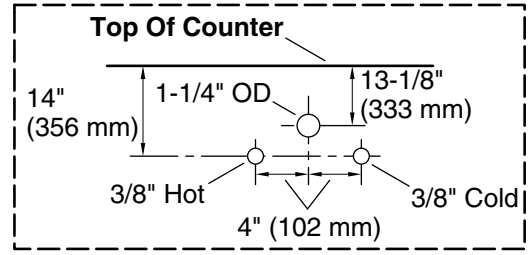

## Available Colors/Finishes

*Color tiles intended for reference only.*

Color	Code	Description
	0	White
	1WX	Slate Grey

**Waste Pipe Location Information**

**Technical Information**

All product dimensions are nominal.