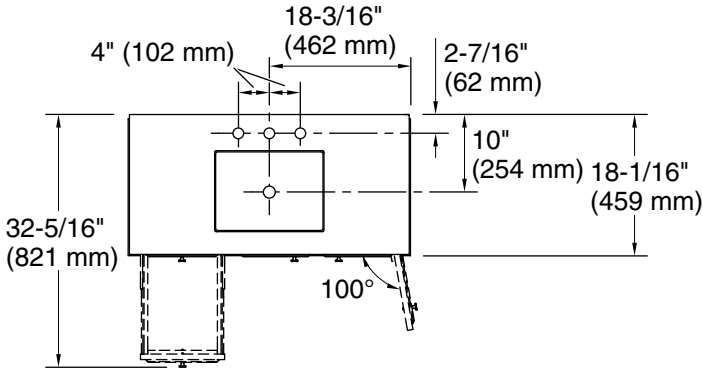

## Available Colors/Finishes

*Color tiles intended for reference only.*

Color	Code	Description
	0	White
	1WX	Slate Grey

**Waste Pipe Location Information**

**Technical Information**

All product dimensions are nominal.