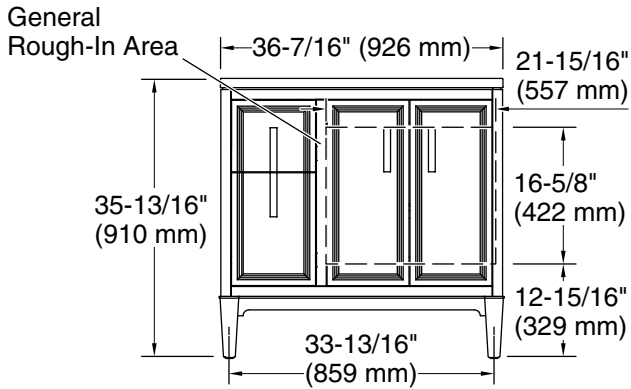

Technical Information

All product dimensions are nominal.

Notes

Install this product according to the installation instructions.