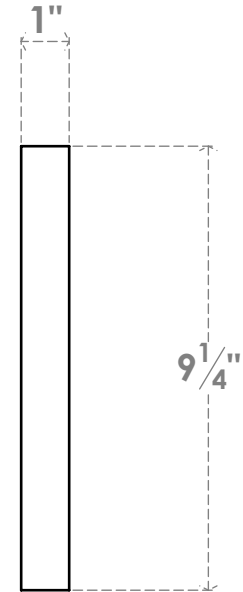

ITEM NUMBER: S4S54X10X96SWPV

9 1/4"W X 1"T X 96"L S4S BOARD, PVC

FRONT PROFILE

SIDE PROFILE

EKENA MILLWORK
2300 WEST MAIN ST.
CLARKSVILLE, TX 75426
TOLL FREE: 866-607-0453
WWW.EKENAMILLWORK.COM

NOTES

1. INSTALLATION TO BE COMPLETED IN ACCORDANCE WITH MANUFACTURER'S SPECIFICATIONS.
2. DRAWING MAY NOT BE TO SCALE
3. THIS DRAWING IS INTENDED FOR DESIGN AND PLANNING PURPOSES ONLY.
4. ALL INFORMATION CONTAINED HEREIN WAS CURRENT AT THE TIME OF DEVELOPMENT BUT MUST BE REVIEWED AND APPROVED BY THE PRODUCT MANUFACTURER TO BE CONSIDERED ACCURATE.