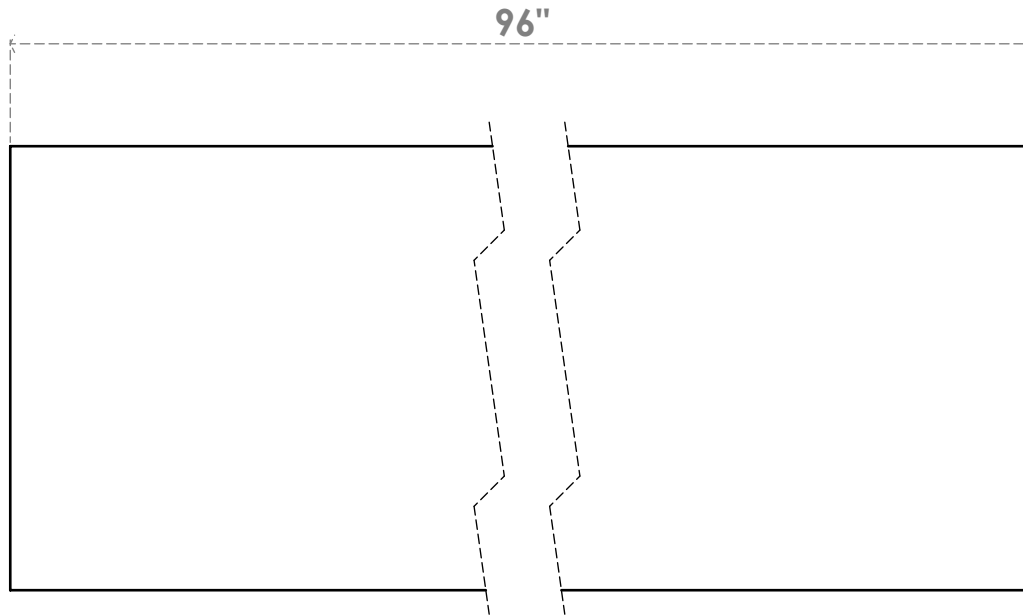

ITEM NUMBER: S4S54X10X96SWPV

9 1/4"W X 1"T X 96"L S4S BOARD, PVC

FRONT PROFILE

SIDE PROFILE

EKENA MILLWORK
2300 WEST MAIN ST.
CLARKSVILLE, TX 75426
TOLL FREE: 866-607-0453
WWW.EKENAMILLWORK.COM

NOTES

1. INSTALLATION TO BE COMPLETED IN ACCORDANCE WITH MANUFACTURER'S SPECIFICATIONS.
2. DRAWING MAY NOT BE TO SCALE
3. THIS DRAWING IS INTENDED FOR DESIGN AND PLANNING PURPOSES ONLY.
4. ALL INFORMATION CONTAINED HEREIN WAS CURRENT AT THE TIME OF DEVELOPMENT BUT MUST BE REVIEWED AND APPROVED BY THE PRODUCT MANUFACTURER TO BE CONSIDERED ACCURATE.