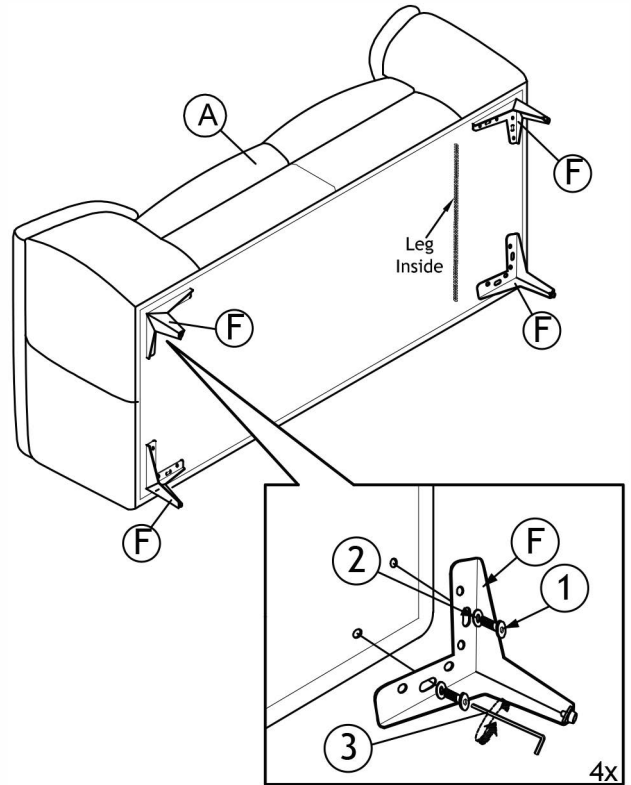

PARTS LIST/ LISTE DE PIÈCES

NO	DRAWING	QTY	DESCRIPTION
A		1	SEAT
B		1	LSF BACK REST
C		1	RSF BACK REST
D		1	LSF BACK CUSHION
E		1	RSF BACK CUSHION
F		4	METAL LEG

HARDWARE LIST/ LISTE DE QUINCAILLERIE

No	Sketch	Qty	Description
1		8 Pcs	JCBC Screw M6 x 25mm
2		8 Pcs	Flat Washer 5/16"
3		1 Pc	M4 Allen Key

ASSEMBLY INSTRUCTION

INSTRUCTIONS D'ASSEMBLAGE

Love Chair

(Step 1)

(Step 2)

(Step 3)

(Step 4)

ASSEMBLY INSTRUCTION INSTRUCTIONS D'ASSEMBLAGE Love Chair

Push left & right backrest
cushion to centre gently.

Push left & right seat
cushion to centre gently.

Flapping and align to centre.

TOP GRAIN LEATHER MATCH PVC CARE INSTRUCTION.

INSTRUCTIONS POUR LES SOINS DU CUIR ET PVC: