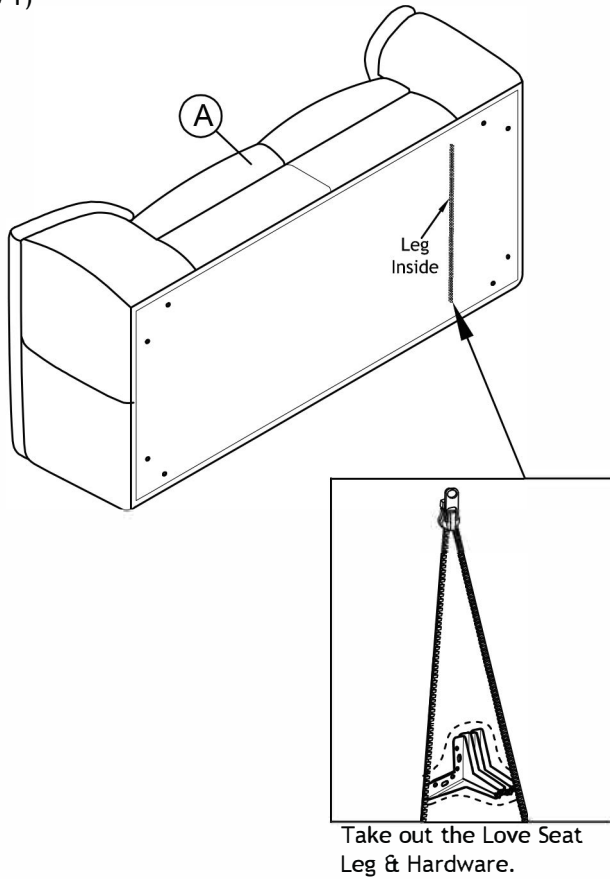

ASSEMBLY INSTRUCTION

INSTRUCTIONS D'ASSEMBLAGE

Love Chair

(Step 1)

(Step 2)