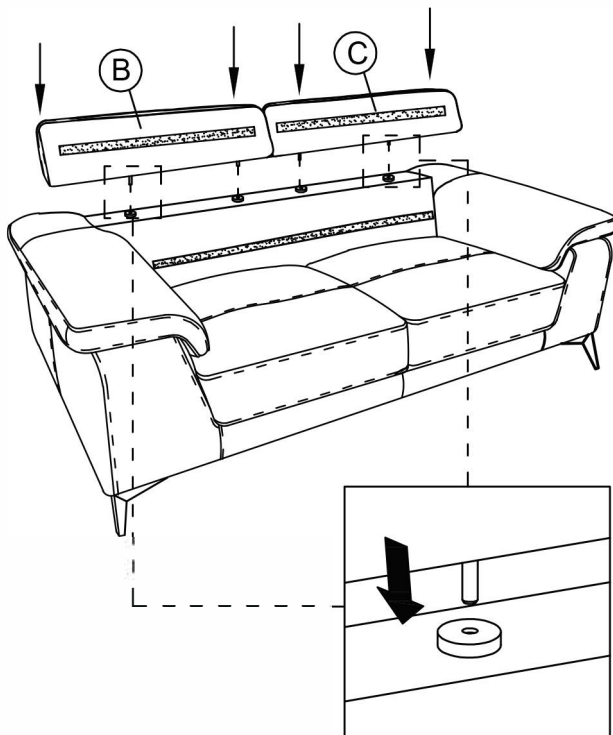

PARTS LIST/ LISTE DE PIÈCES

NO	DRAWING	QTY	DESCRIPTION
A		1	SEAT
B		1	LSF BACK REST
C		1	RSF BACK REST
D		1	LSF BACK CUSHION
E		1	RSF BACK CUSHION
F		4	METAL LEG

HARDWARE LIST/ LISTE DE QUINCAILLERIE

No	Sketch	Qty	Description
1		8 Pcs	JCBC Screw M6 x 25mm
2		8 Pcs	Flat Washer 5/16"
3		1 Pc	M4 Allen Key

ASSEMBLY INSTRUCTION

INSTRUCTIONS D'ASSEMBLAGE

Love Chair

(Step 1)

(Step 2)

(Step 3)

(Step 4)

ASSEMBLY INSTRUCTION INSTRUCTIONS D'ASSEMBLAGE Love Chair

Push left & right backrest
cushion to centre gently.

Push left & right seat
cushion to centre gently.

Flapping and align to centre.

TOP GRAIN LEATHER MATCH PVC CARE INSTRUCTION.

INSTRUCTIONS POUR LES SOINS DU CUIR ET PVC: