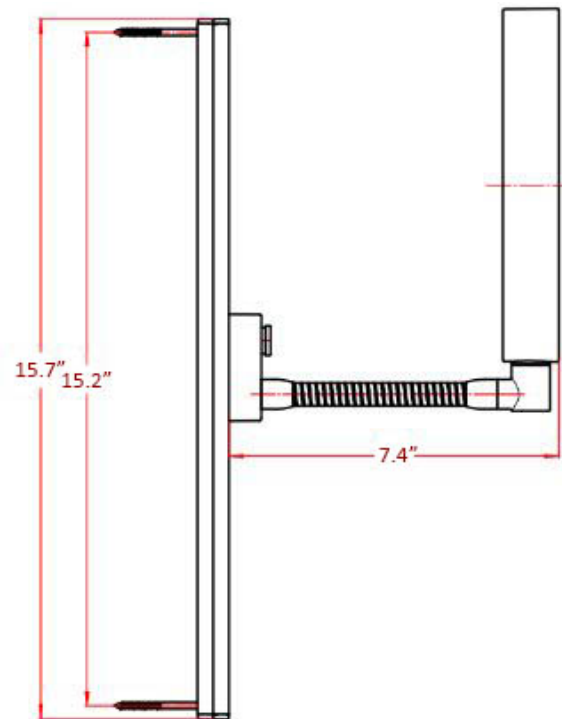

Imago 1095.001.15

Features

- Magnifying Makeup Mirror
- Polished Chrome Finish
- Solid Brass Base
- 7X Magnifying Glass, 3X on Reverse Side
- Flexible Arm, Rotates in All Directions
- Height Adjustable

SKU# | Option:

- Imago 1095.001.15 | Polished Chrome

Finishes:

* WS Bath Collections reserves the right to revise dimensions or information on this sheet without notice

Collection Imago	Model Imago 1095.001.15	Dimensions Metric <i>1 inch = 2.54 cm</i> <i>1 inch = 25.4 mm</i>	 1051 Lea Drive - Collegeville, PA 19426 Tel. 215 513 9400 - Fax 610 831 0215 www.ws bathcollections.com - info@ws bathcollections.com
----------------------------	-------------------------------------	--	---

Product Specs Sheets

Collection
Imago

Model |
Imago 1095.001.15

Dimensions Metric
1 inch = 2.54 cm
1 inch = 25.4 mm

WS[®]
BATH
COLLECTIONS

1051 Lea Drive - Collegeville, PA 19426
Tel. 215 513 9400 - Fax 610 831 0215
www.ws bathcollections.com - info@ws bathcollections.com