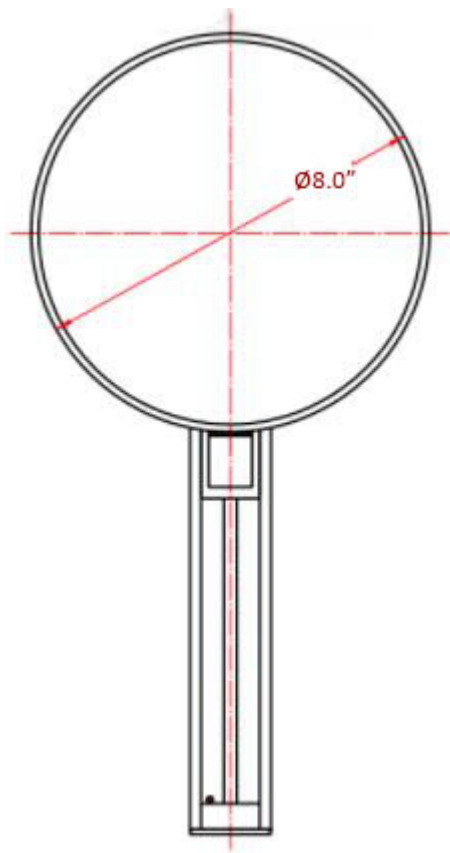

Imago 1095.001.15

Features

- Magnifying Makeup Mirror
- Polished Chrome Finish
- Solid Brass Base
- 7X Magnifying Glass, 3X on Reverse Side
- Flexible Arm, Rotates in All Directions
- Height Adjustable

SKU# | Option:

- Imago 1095.001.15 | Polished Chrome

Finishes:

* WS Bath Collections reserves the right to revise dimensions or information on this sheet without notice

Collection Imago	Model Imago 1095.001.15	Dimensions Metric <i>1 inch = 2.54 cm</i> <i>1 inch = 25.4 mm</i>	 1051 Lea Drive - Collegeville, PA 19426 Tel. 215 513 9400 - Fax 610 831 0215 www.ws bathcollections.com - info@ws bathcollections.com
----------------------------	-------------------------------------	--	---

Product Specs Sheets

Collection
Imago

Model |
Imago 1095.001.15

Dimensions Metric
1 inch = 2.54 cm
1 inch = 25.4 mm

WS[®]
BATH
COLLECTIONS

1051 Lea Drive - Collegeville, PA 19426
Tel. 215 513 9400 - Fax 610 831 0215
www.ws bathcollections.com - info@ws bathcollections.com