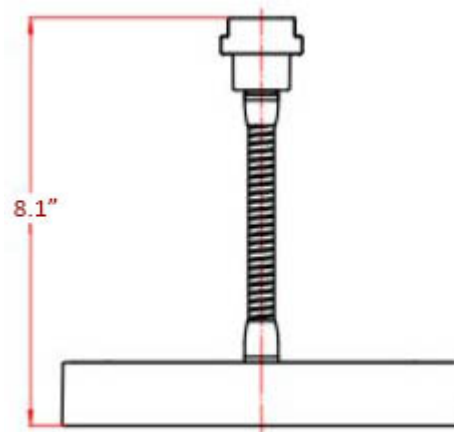

Imago 1095.001.15

Features

- Magnifying Makeup Mirror
- Polished Chrome Finish
- Solid Brass Base
- 7X Magnifying Glass, 3X on Reverse Side
- Flexible Arm, Rotates in All Directions
- Height Adjustable

SKU# | Option:

- Imago 1095.001.15 | Polished Chrome

Finishes:

* WS Bath Collections reserves the right to revise dimensions or information on this sheet without notice

Collection Imago	Model Imago 1095.001.15	Dimensions Metric <i>1 inch = 2.54 cm</i> <i>1 inch = 25.4 mm</i>	 1051 Lea Drive - Collegeville, PA 19426 Tel. 215 513 9400 - Fax 610 831 0215 www.ws bathcollections.com - info@ws bathcollections.com
----------------------------	-------------------------------------	--	---

Product Specs Sheets

Collection
Imago

Model |
Imago 1095.001.15

Dimensions Metric
1 inch = 2.54 cm
1 inch = 25.4 mm

WS[®]
BATH
COLLECTIONS

1051 Lea Drive - Collegeville, PA 19426
Tel. 215 513 9400 - Fax 610 831 0215
www.ws bathcollections.com - info@ws bathcollections.com