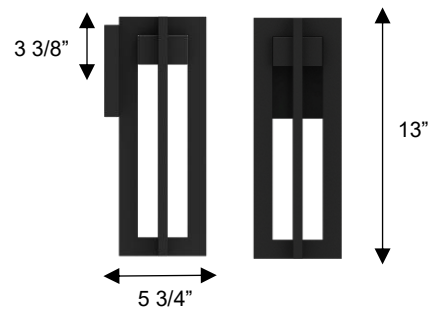

4 BAR Wall Sconce

DIMENSIONS

Height: 13"
 Width/Diameter: 4 3/4"
 Depth: 5 3/4"
 Minimum Height:
 Maximum Height:
 Canopy/Backplate: 5 1/8"x4 3/4"
 Product Weight: 2.6 lb

SPECIFICATIONS

Location Listed: Wet
 IP Rating: IP65
 Dark Sky Complaint
 Rated Life: 54000 Hours
 Standards: ETL, cETL
 Input: 120 VAC, 60Hz
 TRIAC Dimming: 100-10%
 Downlight Illumination
 Mounting: Wall Mount
 Color Temperature: Adjustable
 3000K/4000K/5000K
 CRI Rating: 80
 Material: Aluminum
 Diffuser Material: Glass