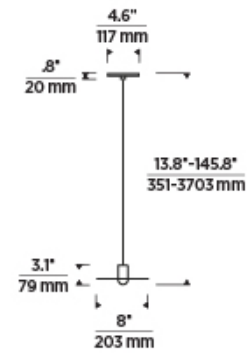

7400 Linder Avenue, Skokie, IL 60077
T 847.410.4400 | F 847.410.4500 | techlighting.com

EAVES 1 LIGHT PENDANT

VISUAL COMFORT & CO.

SPECIFICATIONS

PRIMARY MATERIAL	Aluminum or Brass
SHADE MATERIAL	Acrylic
NET WEIGHT	3.5 lbs
HEIGHT	3.1in
WIDTH	8in
LENGTH	8in
UP LIGHT / DOWN LIGHT / BOTH?	
WET LISTED	
DAMP LISTED	
DRY LISTED	
MIN. HANGING HEIGHT	13.8in
MAX HANGING HEIGHT	133.8in
TOTAL CORD LENGTH	132in
TOTAL STEM LENGTH	
STEM QTY	
SLOPED CEILING ADAPTABLE?	Yes 45° Max
GENERAL LISTING	ETL Listed
INCLUDES	