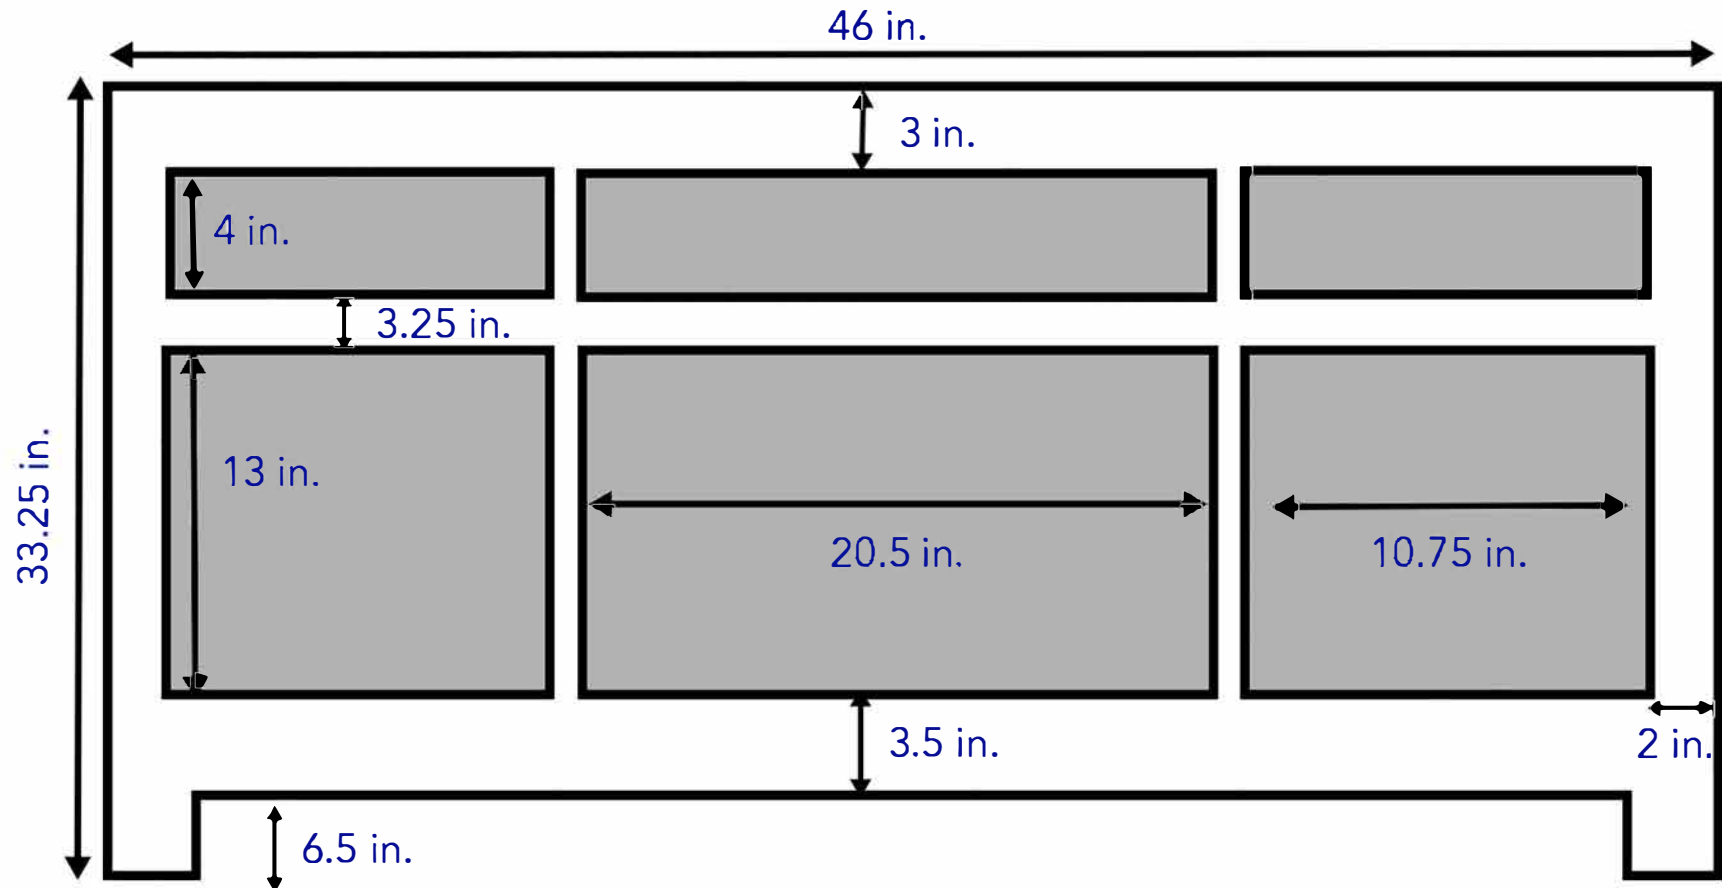

# 48-inch Vanity (Back View)

All measurements are approximate and rounded to the nearest quarter inch.  
Please allow for a slight margin of error.