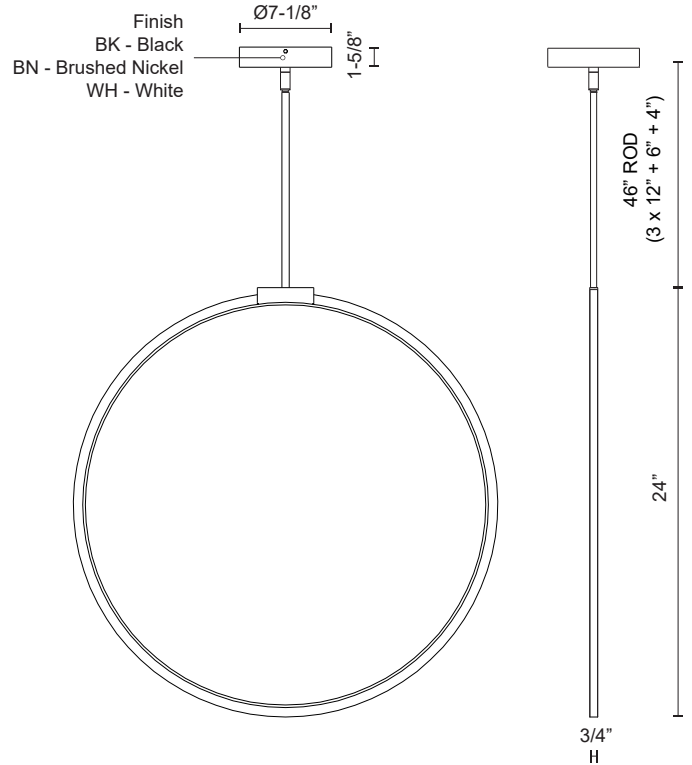

CIRQUE PD82524

PENDANTS

PROJECT

DESCRIPTION

Aluminum ring with circular ceiling mount. Circular profile. Flexible silicon-rubber diffuser. Metallic & matte powder-coated finishes. Up and down light.

PD82524-BN
Brushed Nickel

PD82524-BK
Black

PD82524-WH
White

SPECIFICATION DETAILS

* For custom options, consult factory for details.

Fixture Dimensions	L24" x W3/4" x H24"
Light Source	LED with DC Driver
Wattage	36W
Total Lumens	2800lm
Delivered Lumens	BK-1490lm; BN-1578lm; WH-1821lm;
Voltage	120V
Color Temperature	3000K
CRI (Ra)	90CRI
Optional Color Temps	2700K - 5000K Available, Minimum Order Quantities Apply
LED Rated Life	50,000 hours
Dimming	100% - 10%, TRIAC or ELV Dimmer (Not Included)
Adjustable	Yes
Rod Length	46" Max (3x12" + 1x6" + 1x4")
Location	Dry
Warranty	5 Years
CEC Title 24 JA8	Yes, JA8-19
Energy Star Certified	Energy Star Compliant
Canopy Dimensions	D7-1/8" x H1-5/8"
Ceiling Adaptor	Yes, Up to 45 Degrees