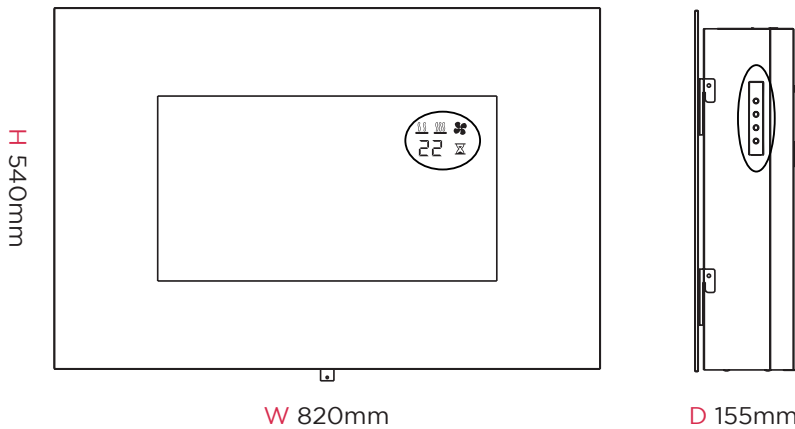

Toluca Deluxe

W 820mm

D 155mm

Dimensions & Weight

Height	Width	Depth	Weight	Power Cord Length
540mm	820mm	155mm	14.5kg	1.8m

LED Colours

Blue

Green