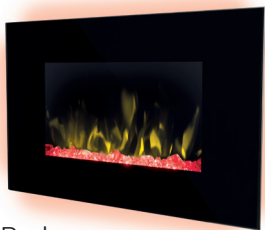

Toluca Deluxe

WALL MOUNTED ELECTRIC FIRE

TLC20LX

The Toluca Deluxe wall fire combines the impressive and customisable Optiflame visuals, with a matching coloured backlight to bring highlights and depth to the space around the fire. Features a sleek and modern glass front along with a built-in wireless speaker playing “crackling log” ambient sound effect or can be paired to a suitable device to play music.

Featuring the Optiflame flame effect which can be used independently of the fully concealed 2kW heater & without heat which instantly adds an inviting, warming glow to the room.

A visual focal point for any contemporary space, the optimisation of multiple flame colours offers incredible customisation for a fantastic price. The Toluca Deluxe is a beautiful electric wall fire filled with features you will love.

Red

Amber

Remote Control Operations

- On/off
- Heat settings
- Flame
- Intensity
- Thermostat
- Run-back timer
- Adjust volume

Features

Unique Optiflame effect

A vibrant and realistic flame effect that adds depth and comfort to any space.

LED lighting

Efficient low energy and long lasting LED bulbs.

Remote control

Operate the fire from the comfort of your armchair.

Fuel beds

Pebbles & crystals included to design the fuel bed you want.

Flame effect only