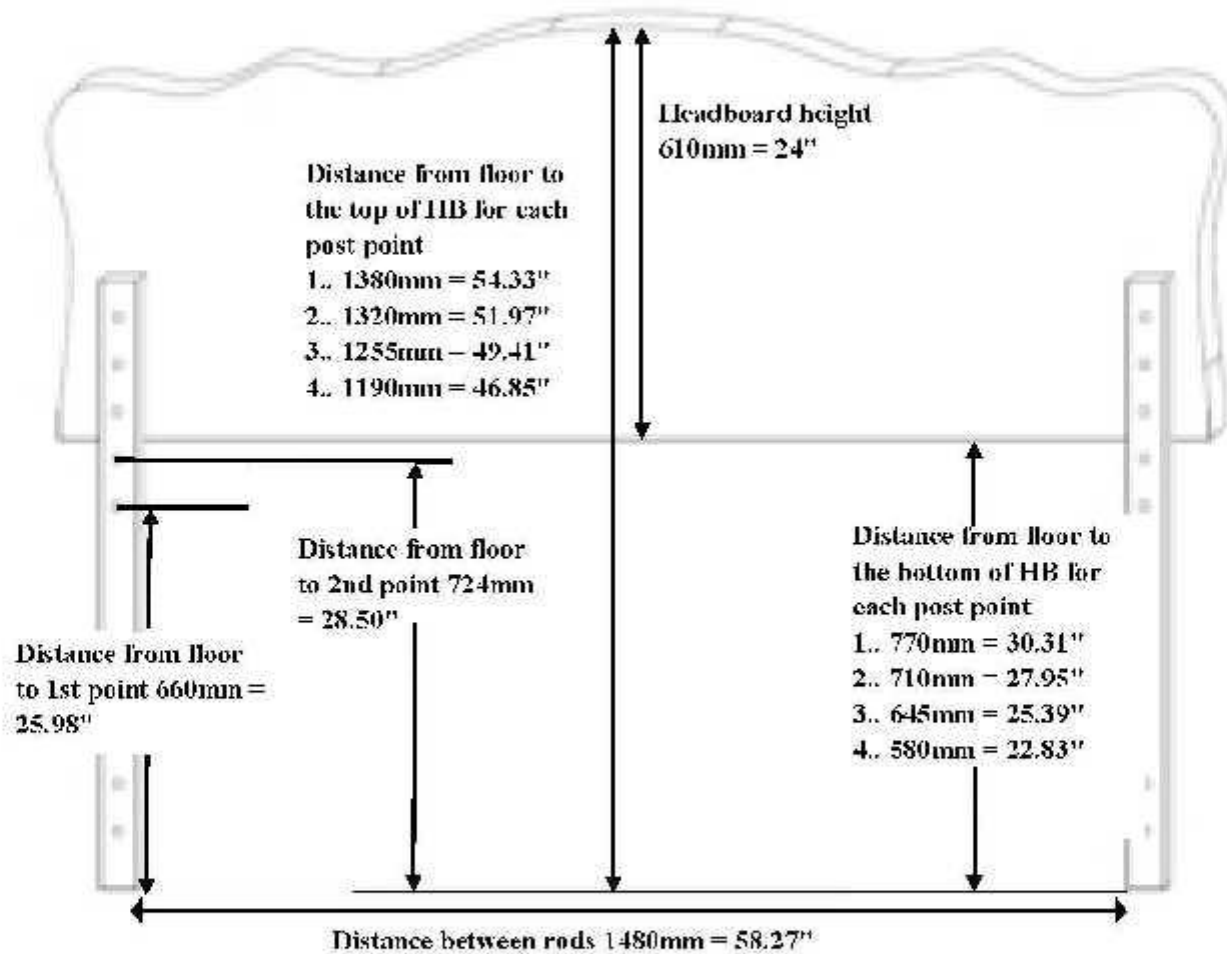

HEADBOARD

Headboard wood post: T20 x W45 x H990mm = T0.79" x W1.77" x H38.98"