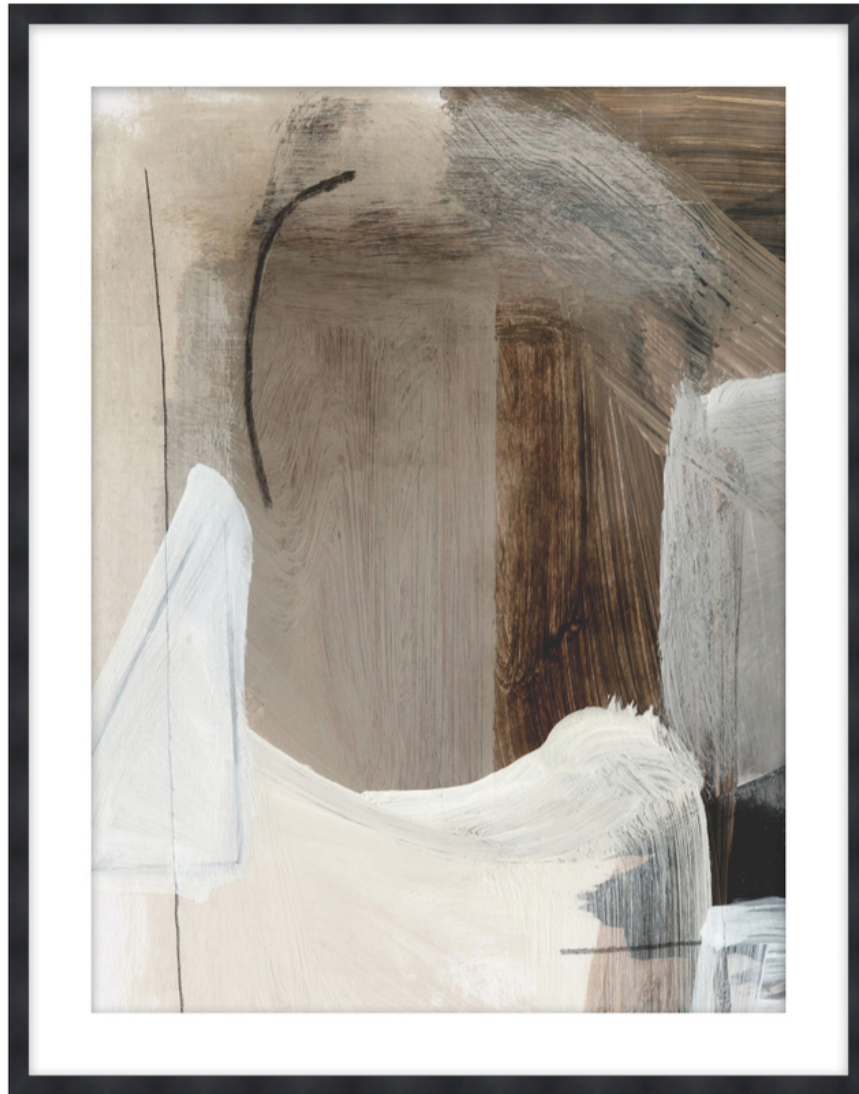

# THEODORE ALEXANDER

## Revive 1

D3078S61543-5019

Plastic Frame

Textured Paper - Single Matboard

M5 - White Smooth + White Core Width:3"

F992 - Black Cap Frame - Width: 0.875

W 25¾ x D 1¼ x H 31¾ inches

Material(s):

Collection: Art by TA

Style: Modern / Formal Modern

Type: Décor / Wall Art