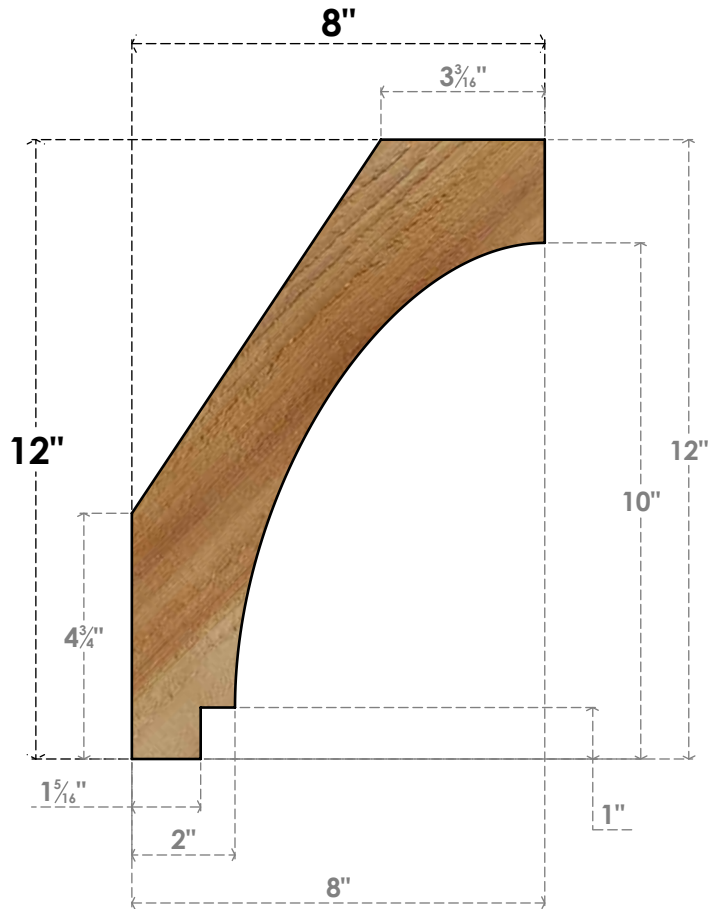

BRC06X08X12IMP00RWR

6"W X 8"D X 12"H IMPERIAL ROUGH SAWN BRACE, WESTERN RED CEDAR

SIDE

FRONT

EKENA MILLWORK
 2300 WEST MAIN ST.
 CLARKSVILLE, TX 75426
 TOLL FREE: 866-607-0453
 WWW.EKENAMILLWORK.COM

NOTES

1. INSTALLATION TO BE COMPLETED IN ACCORDANCE WITH MANUFACTURER'S SPECIFICATIONS.
2. DRAWING MAY NOT BE TO SCALE
3. THIS DRAWING IS INTENDED FOR DESIGN AND PLANNING PURPOSES ONLY.
4. ALL INFORMATION CONTAINED HEREIN WAS CURRENT AT THE TIME OF DEVELOPMENT BUT MUST BE REVIEWED AND APPROVED BY THE PRODUCT MANUFACTURER TO BE CONSIDERED ACCURATE.
5. PRODUCTS ARE NOT KILN DRIED. THIS ITEM IS UNIQUE AND WILL CONTAIN THE NATURAL VARIATIONS THAT THE WOOD SPECIES OFFERS. THIS MAY RESULT IN VARIATIONS UP TO 1/4"