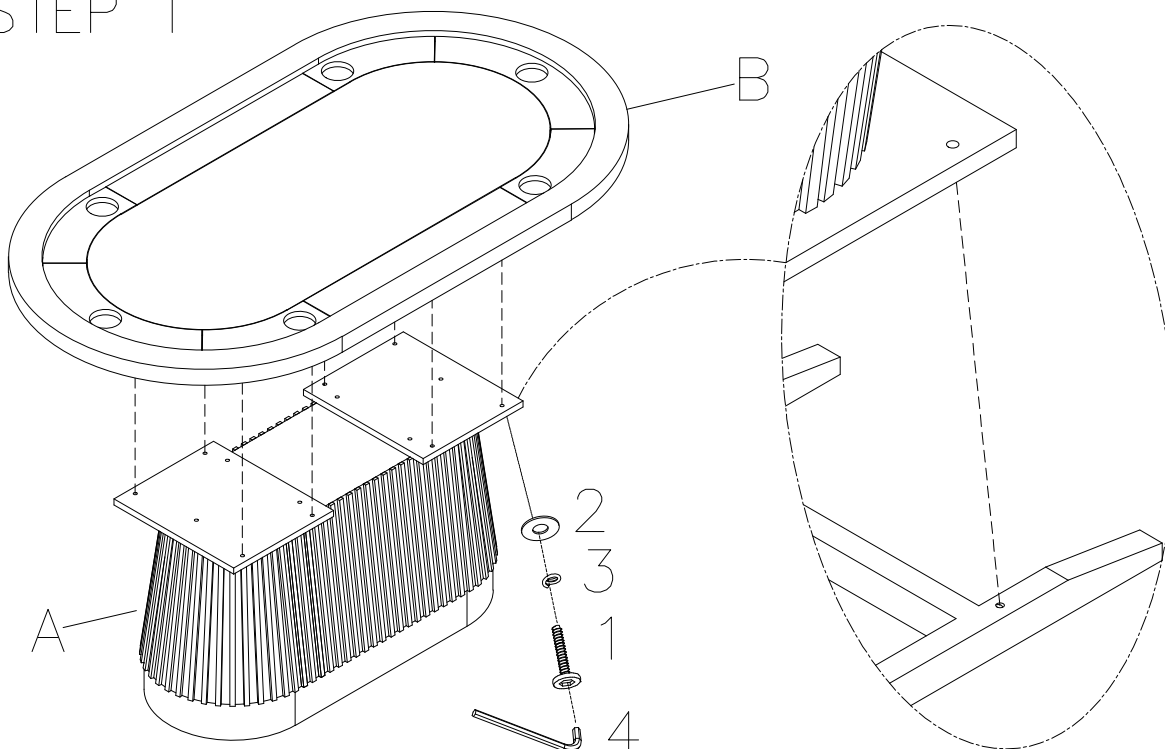

MODEL: PRO84TXTBL

Read this instruction carefully. Refer hardware and furniture parts list for guidance. Be sure all parts are complete before assembling. Place all wooden furniture parts on a clean and flat soft surface to prevent scratches. Refer steps provided as assembling guide.

PART LIST		
ITEM	DESCRIPTION	QTY
A	Table Base	1PC
B	Playing Top	1PC

HARDWARE LIST		
ITEM	DESCRIPTION	QTY
1	Bolt Ø5/16"*1-3/4"	8PCS
2	Washer Ø5/16"	8PCS
3	Lock Washer Ø5/16"	8PCS
4	Allen Wrench 5mm	1PC

A

B

STEP 1