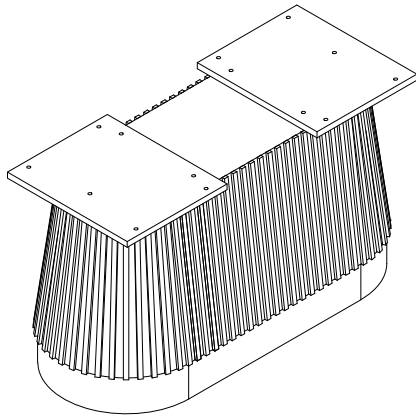

MODEL: PRO84TXTBL

Read this instruction carefully. Refer hardware and furniture parts list for guidance. Be sure all parts are complete before assembling. Place all wooden furniture parts on a clean and flat soft surface to prevent scratches. Refer steps provided as assembling guide.

PART LIST		
ITEM	DESCRIPTION	QTY
A	Table Base	1PC
B	Playing Top	1PC

HARDWARE LIST		
ITEM	DESCRIPTION	QTY
1	Bolt Ø5/16"*1-3/4"	8PCS
2	Washer Ø5/16"	8PCS
3	Lock Washer Ø5/16"	8PCS
4	Allen Wrench 5mm	1PC

A