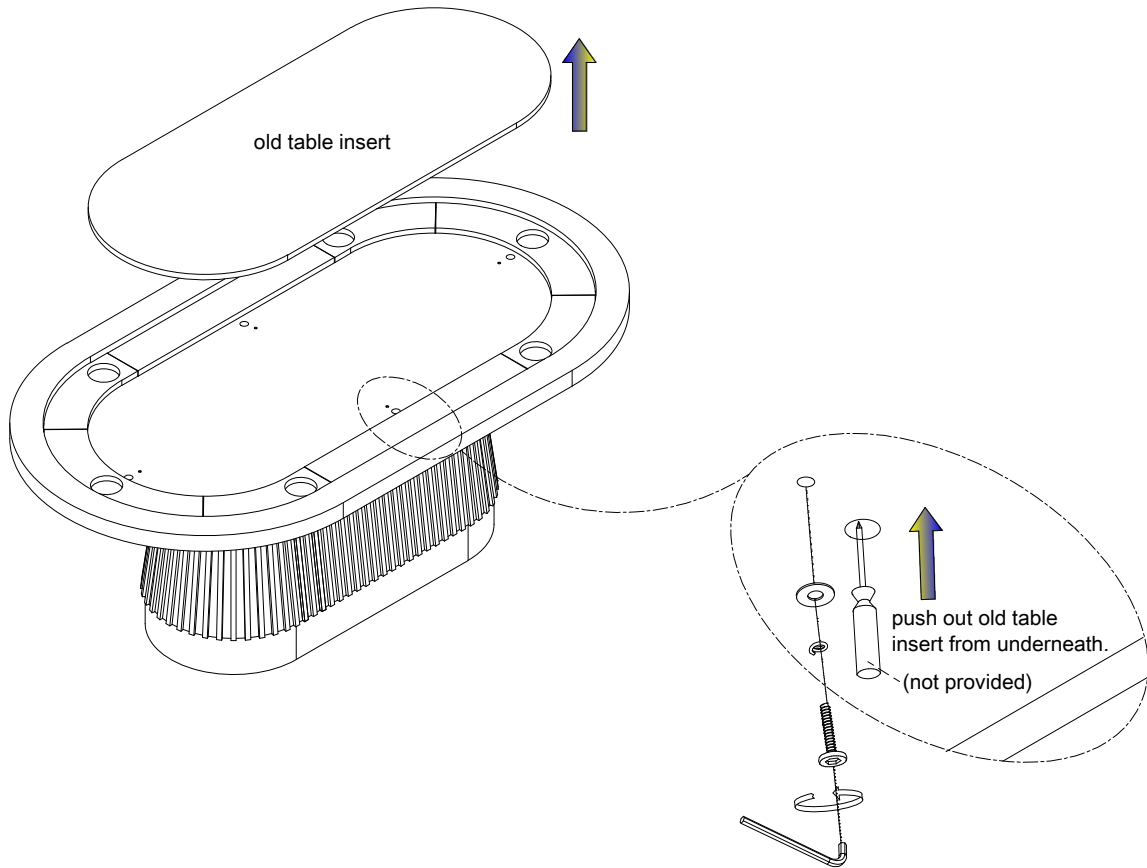

PART LIST		
ITEM	DESCRIPTION	QTY
A	Table Base	1PC
B	Playing Top	1PC

HARDWARE LIST		
ITEM	DESCRIPTION	QTY
1	Bolt Ø5/16"*1-3/4" 	8PCS
2	Washer Ø5/16" 	8PCS
3	Lock Washer Ø5/16" 	8PCS
4	Allen Wrench 5mm 	1PC

A

B

STEP 1

STEP 2 * This step is for changing new table insert only when needed.

STEP 3