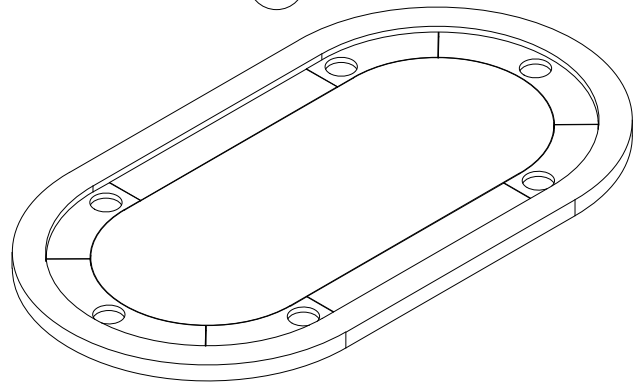

MODEL: PRO84TXTBL

Read this instruction carefully. Refer hardware and furniture parts list for guidance. Be sure all parts are complete before assembling. Place all wooden furniture parts on a clean and flat soft surface to prevent scratches. Refer steps provided as assembling guide.

PART LIST		
ITEM	DESCRIPTION	QTY
A	Table Base	1PC
B	Playing Top	1PC

HARDWARE LIST		
ITEM	DESCRIPTION	QTY
1	Bolt Ø5/16"*1-3/4"	8PCS
2	Washer Ø5/16"	8PCS
3	Lock Washer Ø5/16"	8PCS
4	Allen Wrench 5mm	1PC

A

B

STEP 1