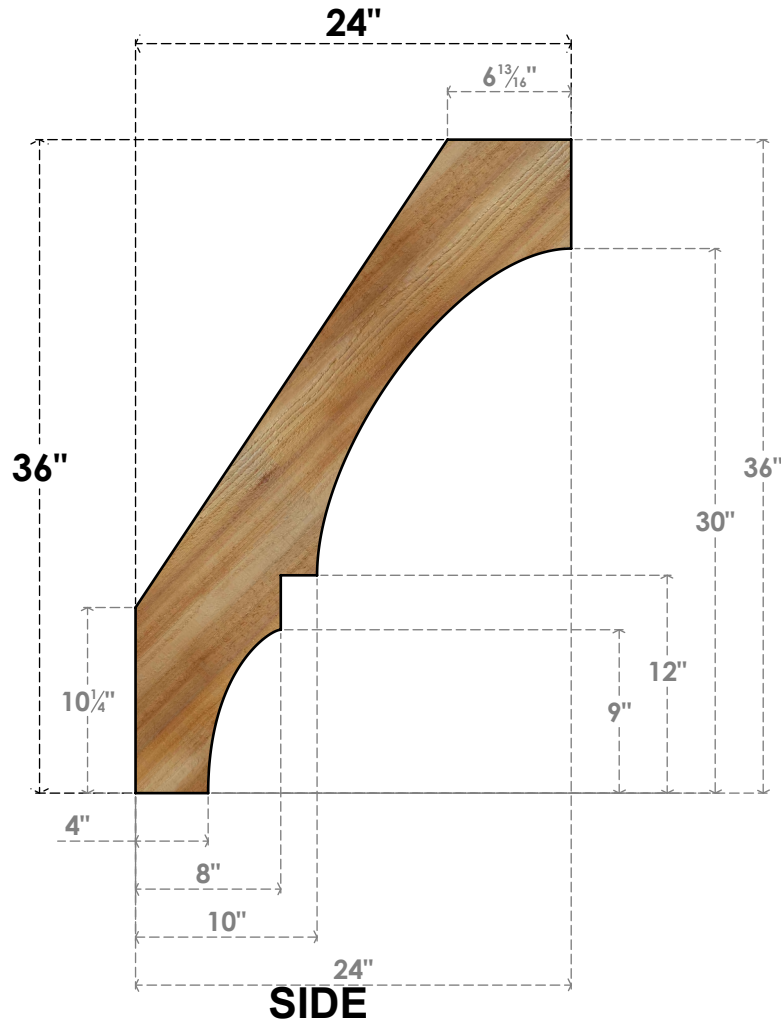

BRC06X24X36BOA00RWR

6"W X 24"D X 36"H BALBOA ROUGH SAWN BRACE, WESTERN RED CEDAR

EKENA MILLWORK
 2300 WEST MAIN ST.
 CLARKSVILLE, TX 75426
 TOLL FREE: 866-607-0453
 WWW.EKENAMILLWORK.COM

NOTES

1. INSTALLATION TO BE COMPLETED IN ACCORDANCE WITH MANUFACTURER'S SPECIFICATIONS.
2. DRAWING MAY NOT BE TO SCALE
3. THIS DRAWING IS INTENDED FOR DESIGN AND PLANNING PURPOSES ONLY.
4. ALL INFORMATION CONTAINED HEREIN WAS CURRENT AT THE TIME OF DEVELOPMENT BUT MUST BE REVIEWED AND APPROVED BY THE PRODUCT MANUFACTURER TO BE CONSIDERED ACCURATE.
5. PRODUCTS ARE NOT KILN DRIED. THIS ITEM IS UNIQUE AND WILL CONTAIN THE NATURAL VARIATIONS THAT THE WOOD SPECIES OFFERS. THIS MAY RESULT IN VARIATIONS UP TO 1/4"